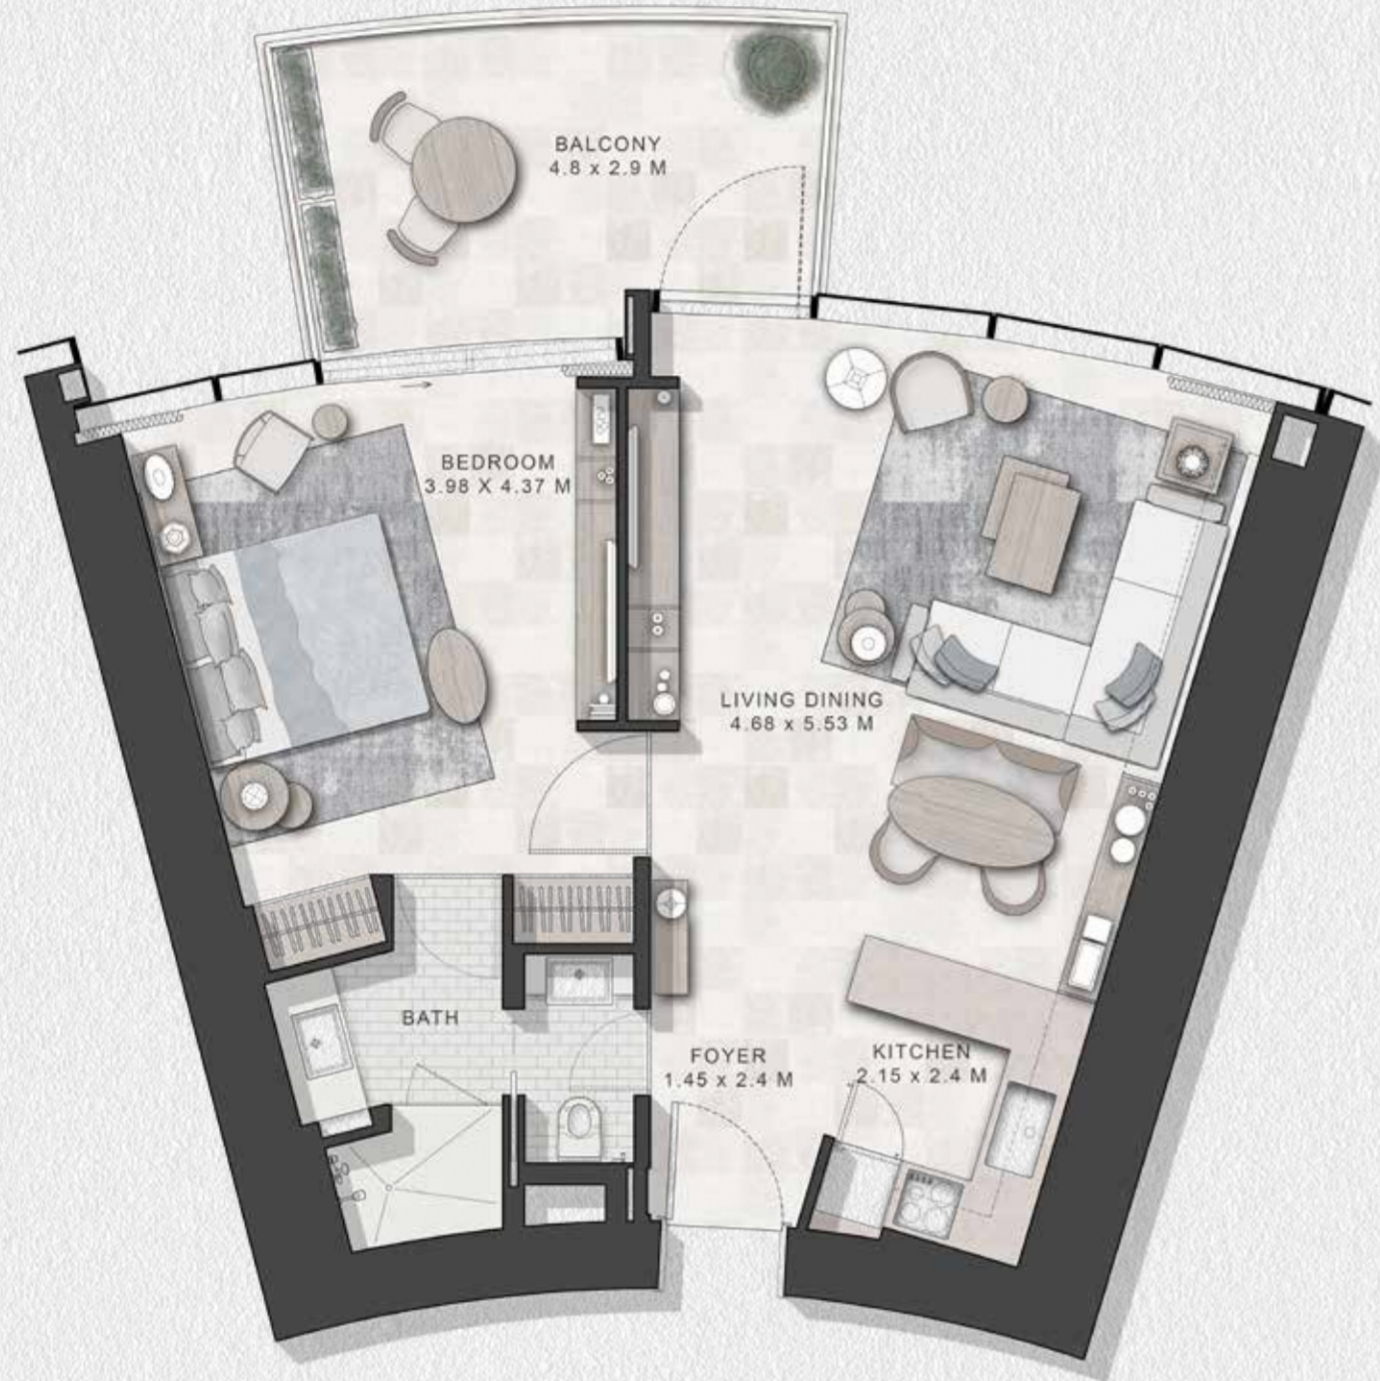

cavalli

TOWER

DAMAC

FLOOR PLANS

LUXURY

1 BED TYPE A
LEVELS 04-08

LEVELS 04-06

LEVELS 07-08

LUXURY

1 BED TYPE A2
LEVELS 04-08

LEVELS 04-06

LEVELS 07-08

LUXURY

1 BED TYPE B
LEVELS 04-22 / 24-37

LEVELS 04-22 / 24-37

LUXURY

2 BED TYPE C
LEVELS 07-11

LEVELS 07-11

LUXURY

2 BED TYPE A4
LEVELS 07-22 / 24-37

LEVELS 07-08

LEVELS 09-22 / 24-37

LUXURY

2 BED TYPE A1
LEVELS 12-22 / 31-37

LEVELS 12-22 / 31-37

LUXURY

2 BED TYPE B
LEVELS 04-22

LEVELS 04-08

LEVELS 09-22

LUXURY

3 BED TYPE A
LEVELS 24-37

LEVELS 24-37