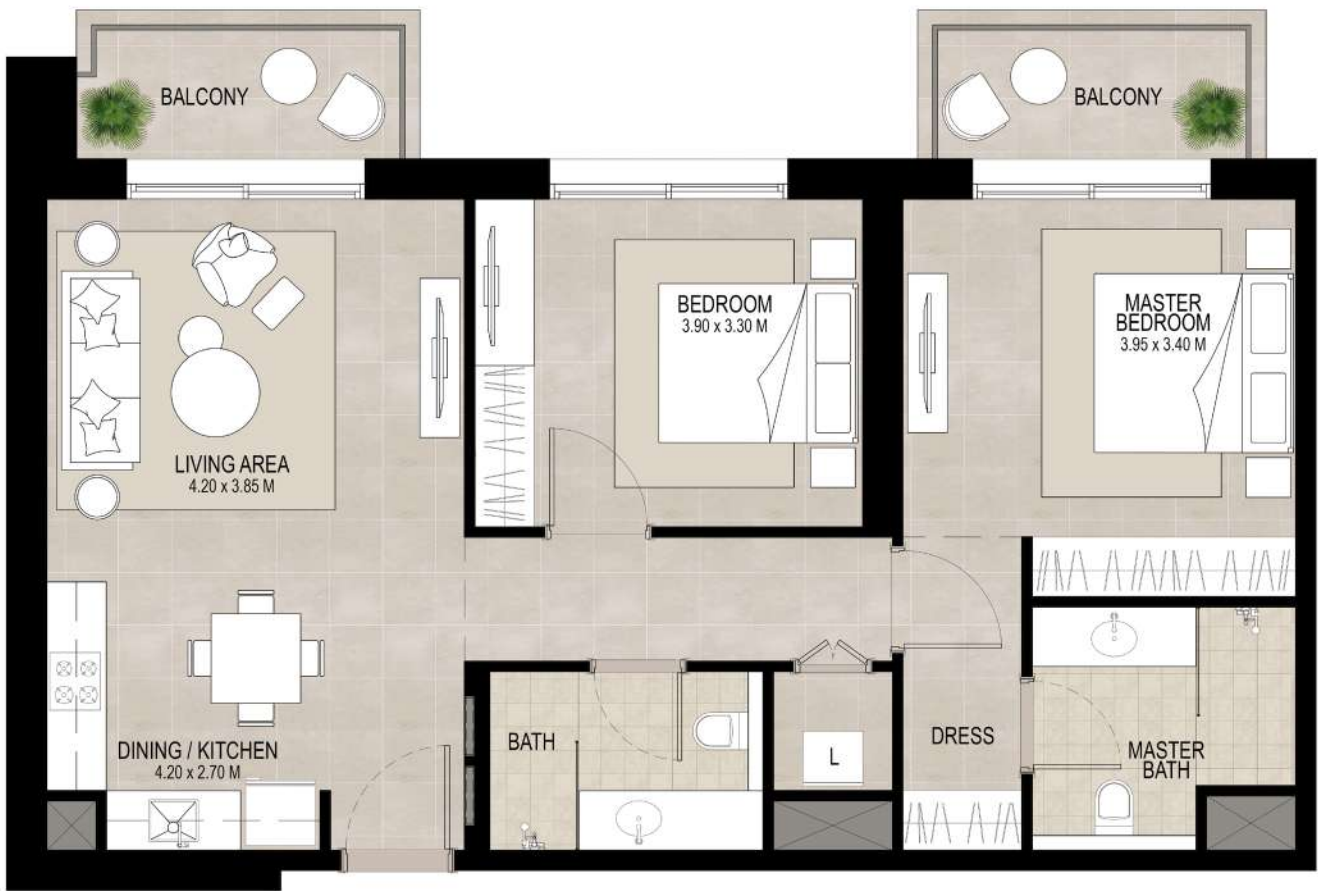

LANA

on the park

2 BEDROOM

UNIT TYPE B

AREA	MIN	MAX
SUITE	85.27 Sq.m / 917.84 Sq.ft	85.27 Sq.m / 917.84 Sq.ft
BALCONY	10.69 Sq.m / 115.07 Sq.ft	10.69 Sq.m / 115.07 Sq.ft
TOTAL BUILT-UP	95.94 Sq.m / 1032.69 Sq.ft	95.96 Sq.m / 1032.90 Sq.ft

*Balcony sizes vary