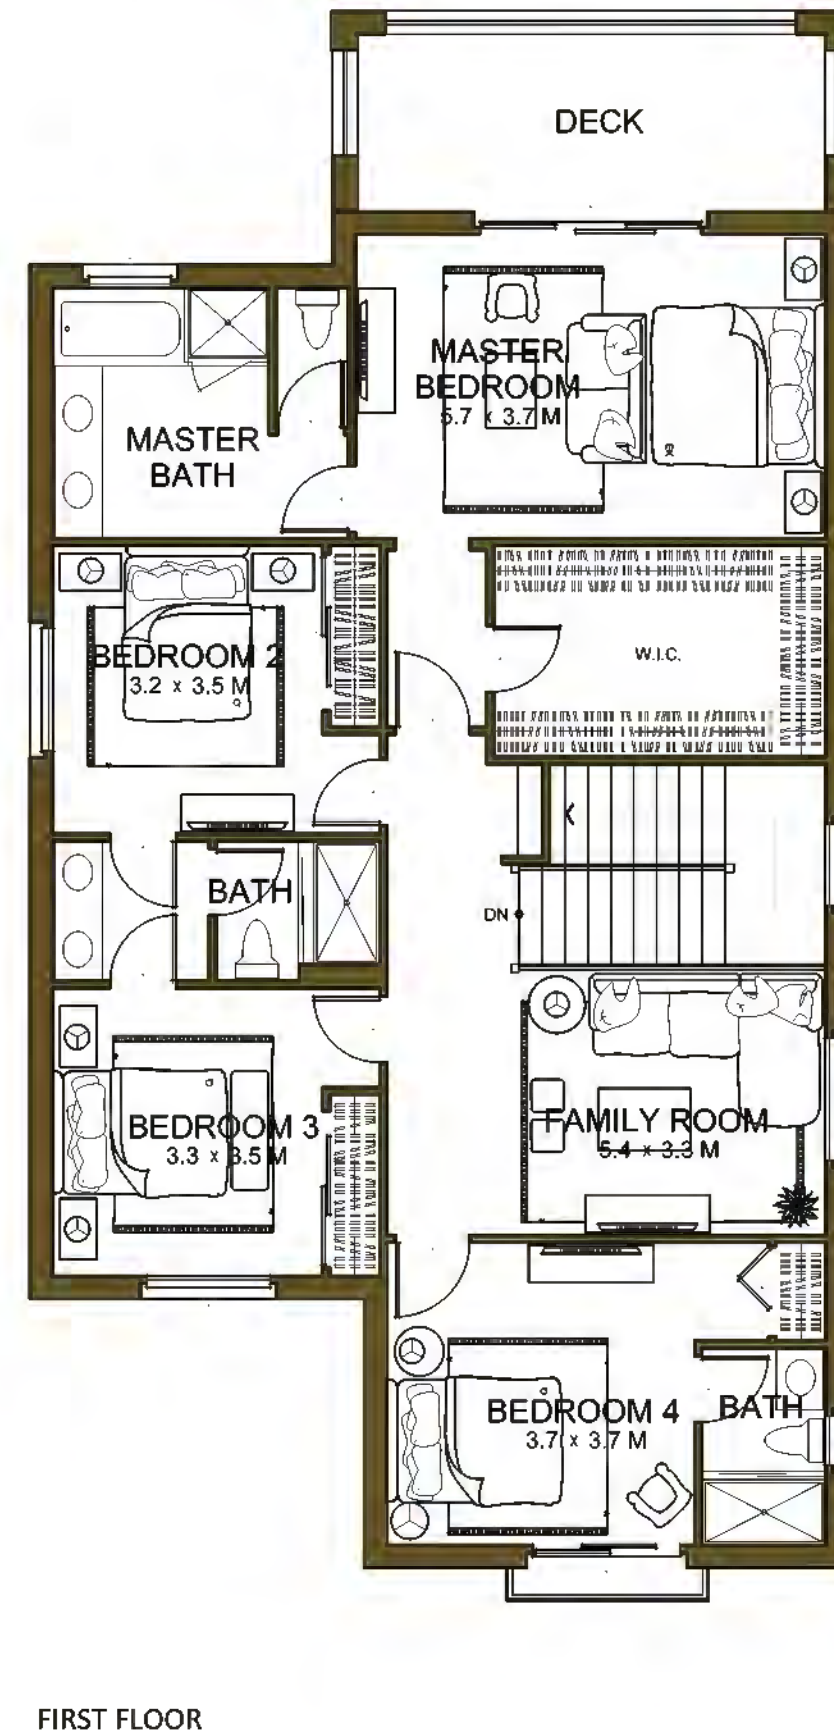

SAMARA VILLAS Type 2 | 4 Bedroom

Total Area: 299.6 SQ.M. / 3,225 SQ FT.

GROUND FLOOR

FIRST FLOOR

SAMARA VILLAS Type 3 | 5 Bedroom

Total Area: 368.9 SQ.M. / 3,970 SQ FT.

SAMARA VILLAS Type 4 | 5 Bedroom

Total Area: 375.2 SQ.M. / 4,038 SQ FT.