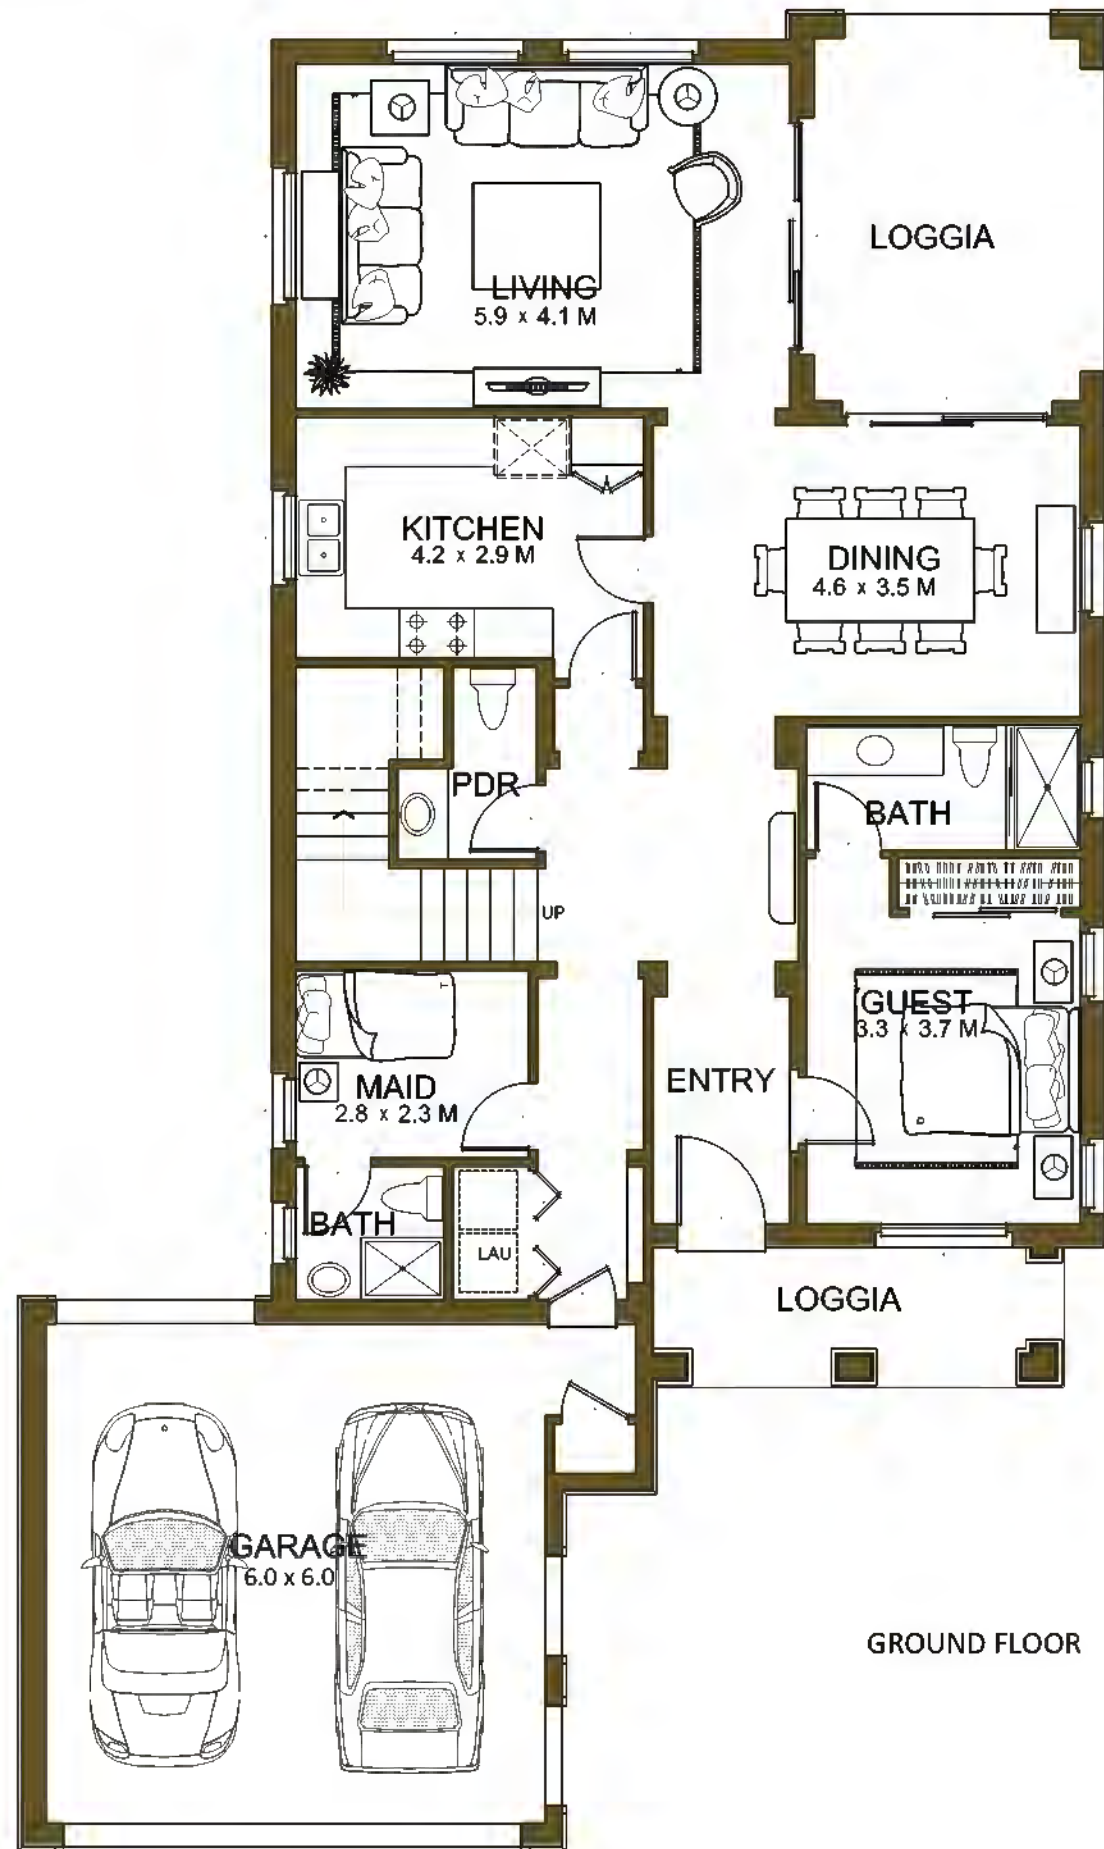

SAMARA VILLAS Type 2 | 4 Bedroom

Total Area: 299.6 SQ.M. / 3,225 SQ FT.

GROUND FLOOR

FIRST FLOOR

SAMARA VILLAS Type 3 | 5 Bedroom

Total Area: 368.9 SQ.M. / 3,970 SQ FT.

SAMARA VILLAS Type 4 | 5 Bedroom

Total Area: 375.2 SQ.M. / 4,038 SQ FT.