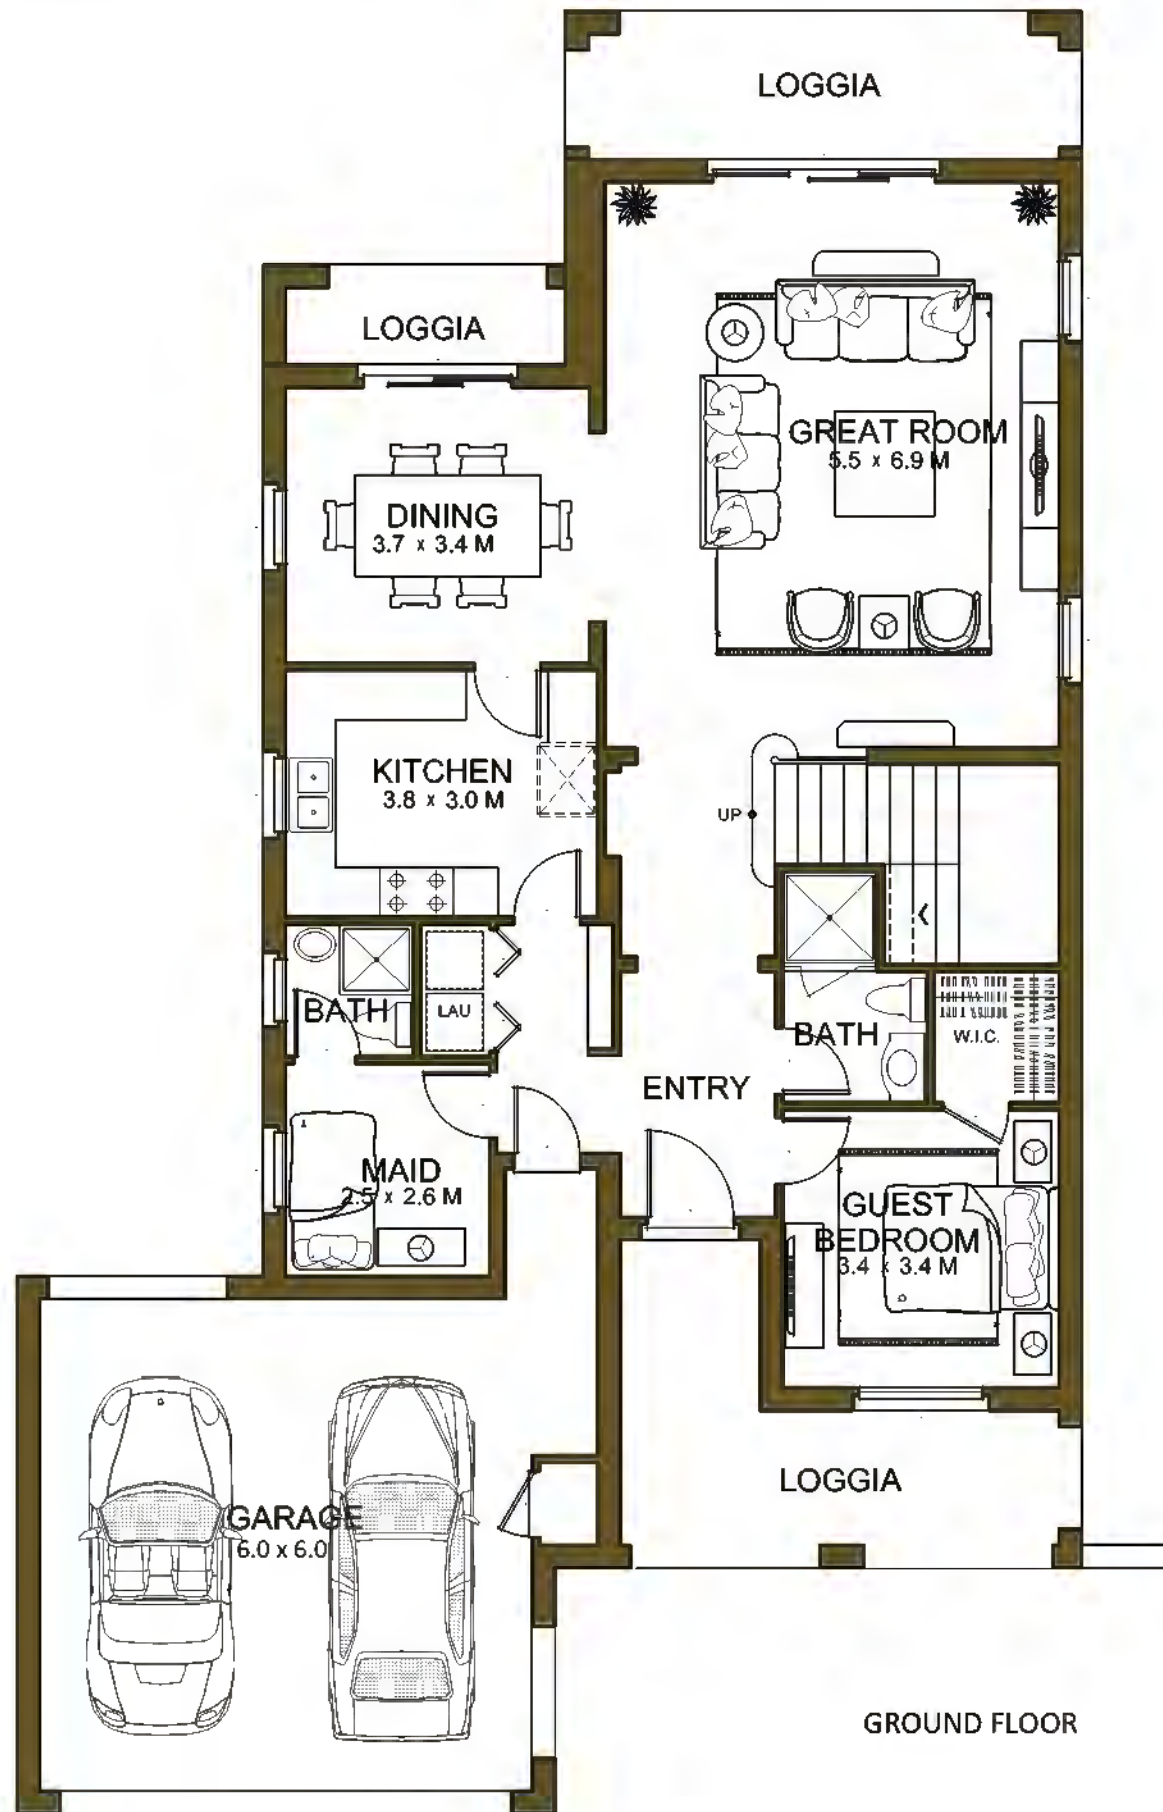

SAMARA VILLAS Type 2 | 4 Bedroom

Total Area: 299.6 SQ.M. / 3,225 SQ FT.

GROUND FLOOR

FIRST FLOOR

SAMARA VILLAS Type 3 | 5 Bedroom

Total Area: 368.9 SQ.M. / 3,970 SQ FT.

SAMARA VILLAS Type 4 | 5 Bedroom

Total Area: 375.2 SQ.M. / 4,038 SQ FT.