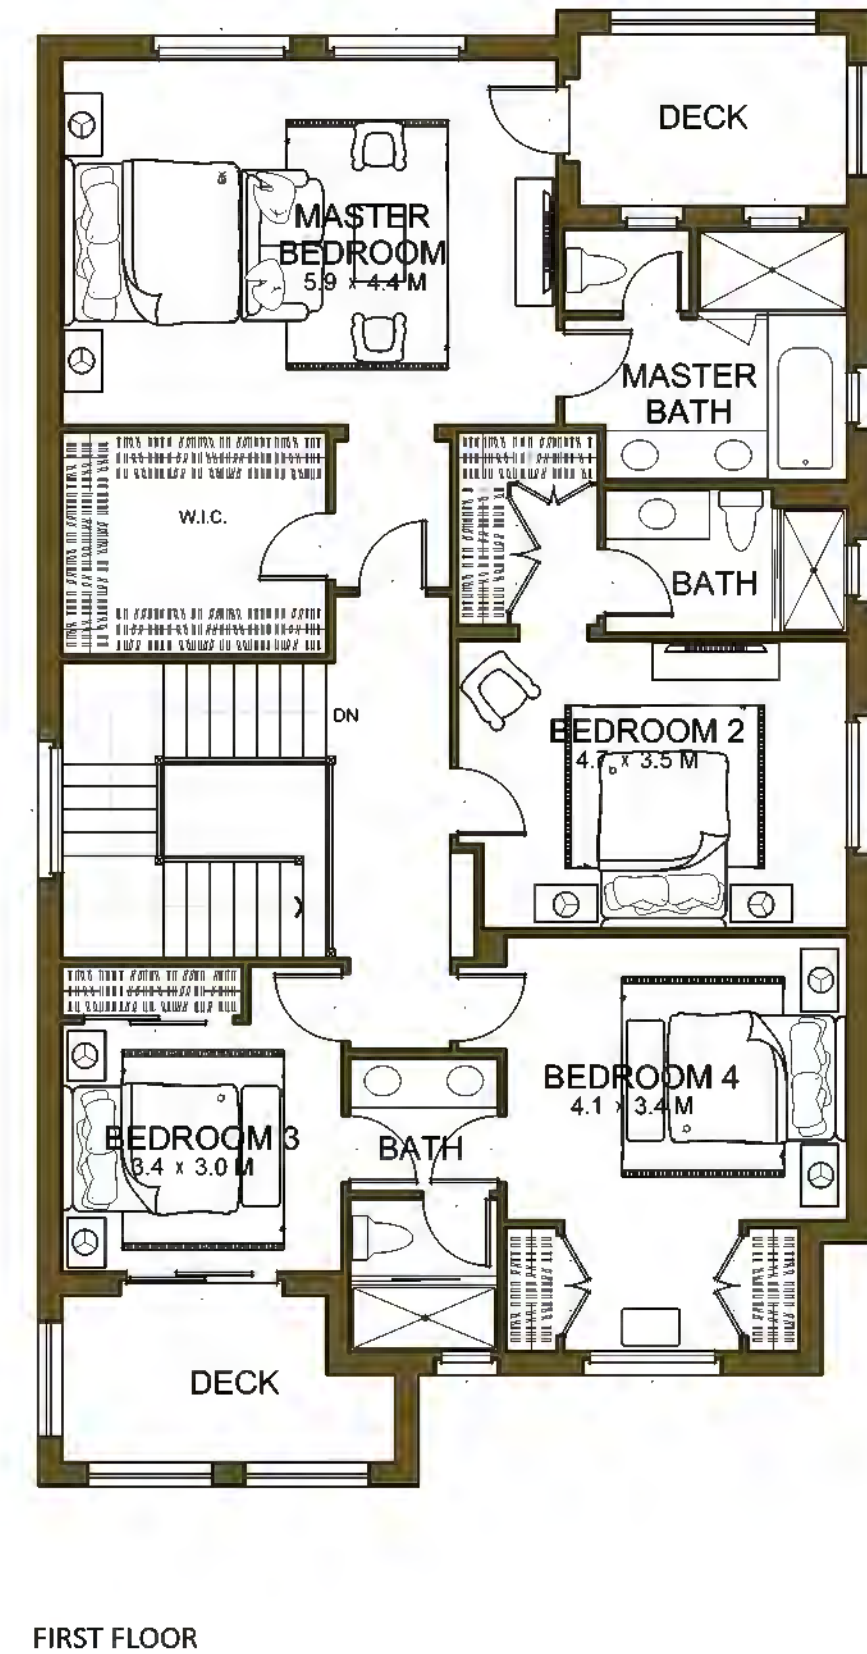

SAMARA VILLAS Type 2 | 4 Bedroom

Total Area: 299.6 SQ.M. / 3,225 SQ FT.

GROUND FLOOR

FIRST FLOOR

SAMARA VILLAS Type 3 | 5 Bedroom

Total Area: 368.9 SQ.M. / 3,970 SQ FT.

SAMARA VILLAS Type 4 | 5 Bedroom

Total Area: 375.2 SQ.M. / 4,038 SQ FT.