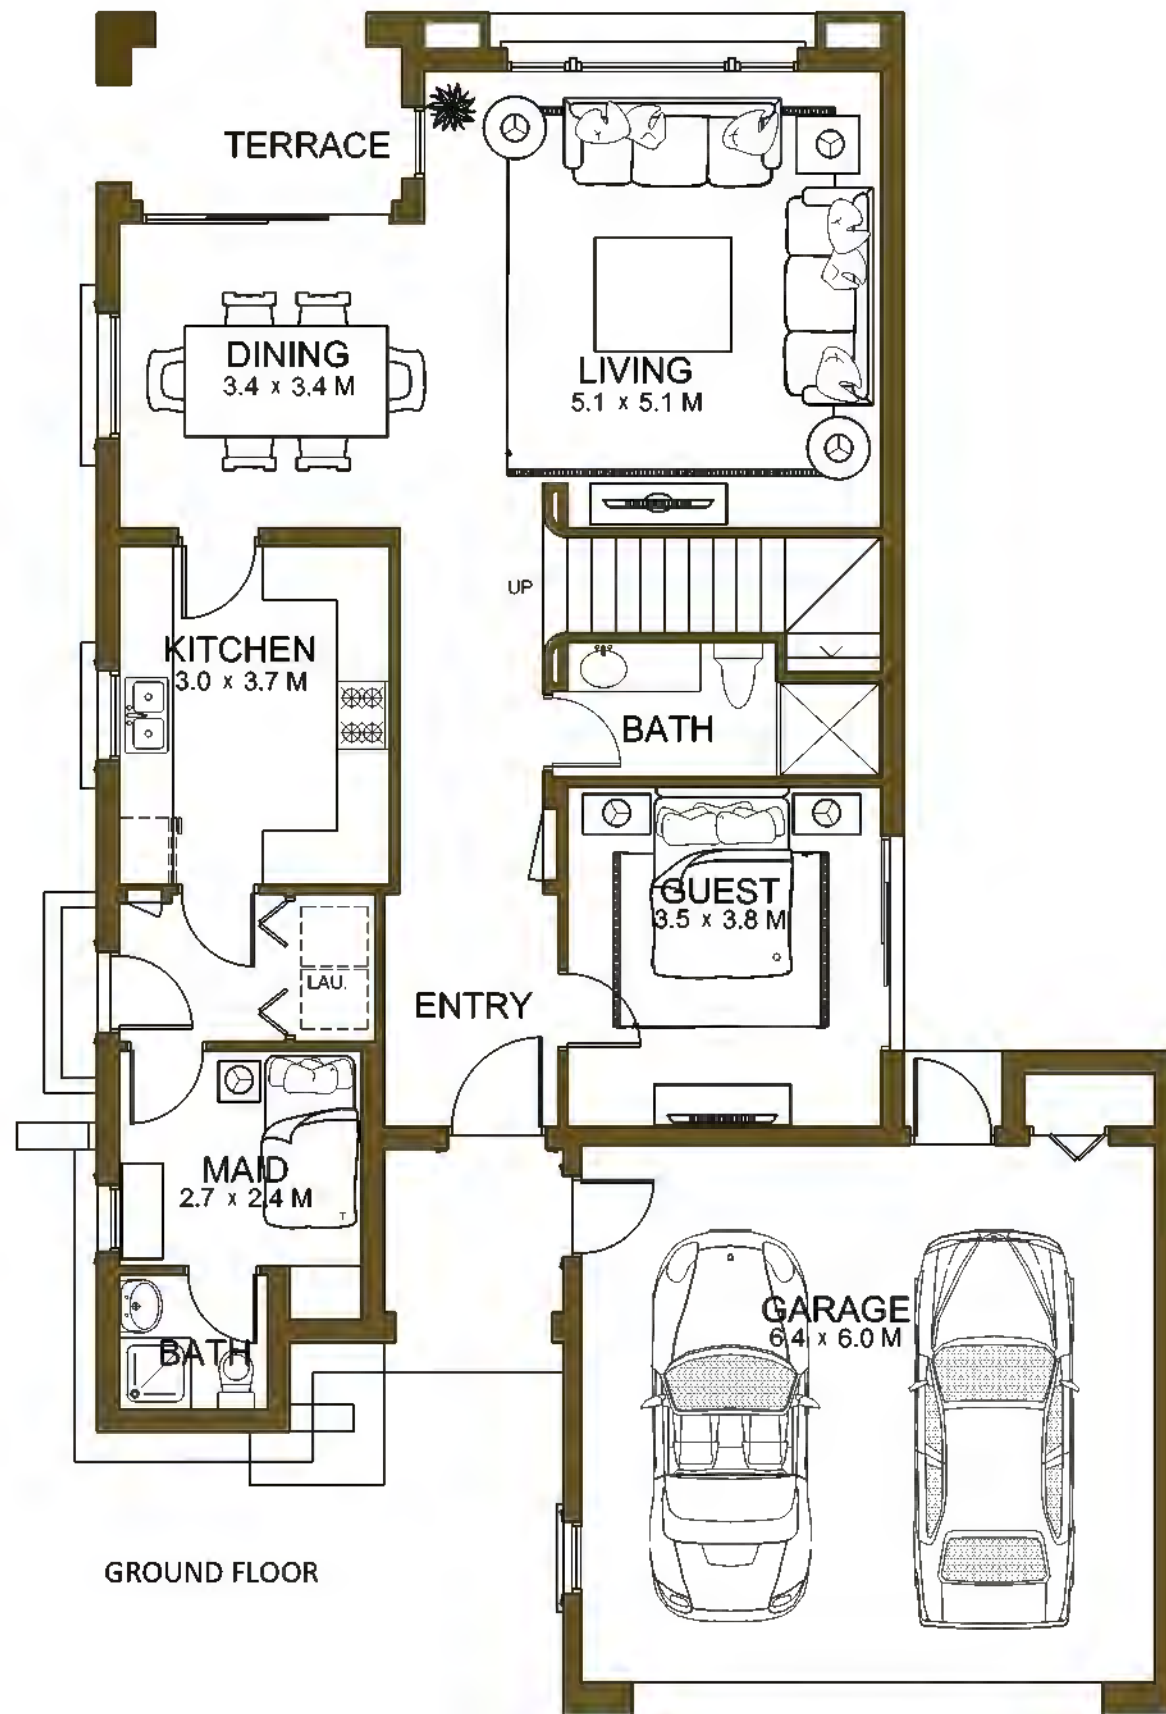

SAMARA VILLAS Type 2 | 4 Bedroom

Total Area: 299.6 SQ.M. / 3,225 SQ FT.

GROUND FLOOR

FIRST FLOOR

SAMARA VILLAS Type 3 | 5 Bedroom

Total Area: 368.9 SQ.M. / 3,970 SQ FT.

SAMARA VILLAS Type 4 | 5 Bedroom

Total Area: 375.2 SQ.M. / 4,038 SQ FT.