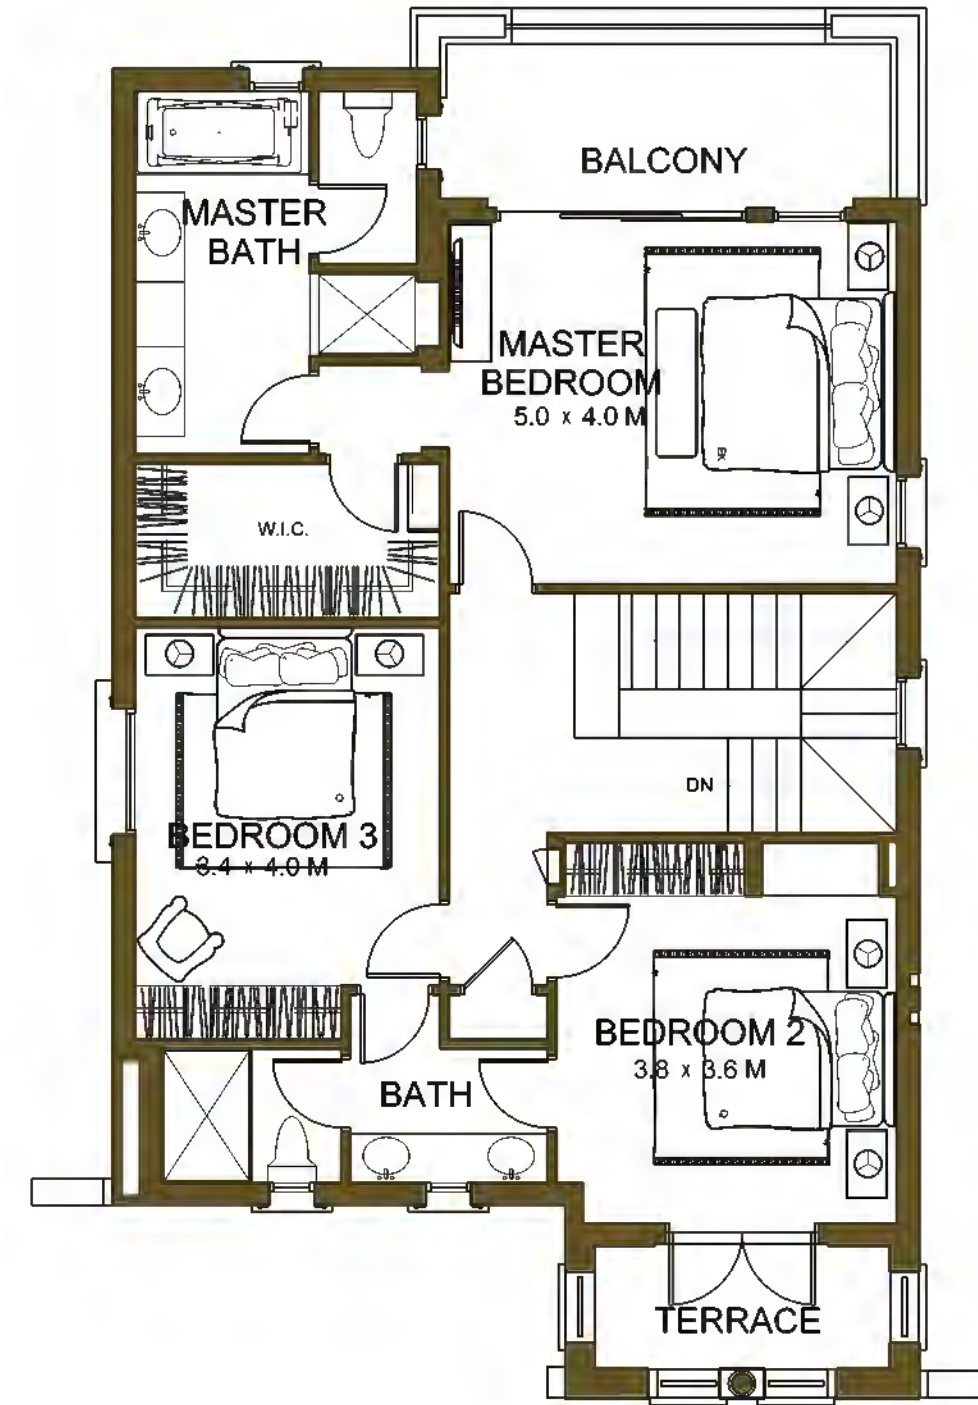

SAMARA VILLAS Type 2 | 4 Bedroom

Total Area: 299.6 SQ.M. / 3,225 SQ FT.

GROUND FLOOR

FIRST FLOOR

SAMARA VILLAS Type 3 | 5 Bedroom

Total Area: 368.9 SQ.M. / 3,970 SQ FT.

SAMARA VILLAS Type 4 | 5 Bedroom

Total Area: 375.2 SQ.M. / 4,038 SQ FT.