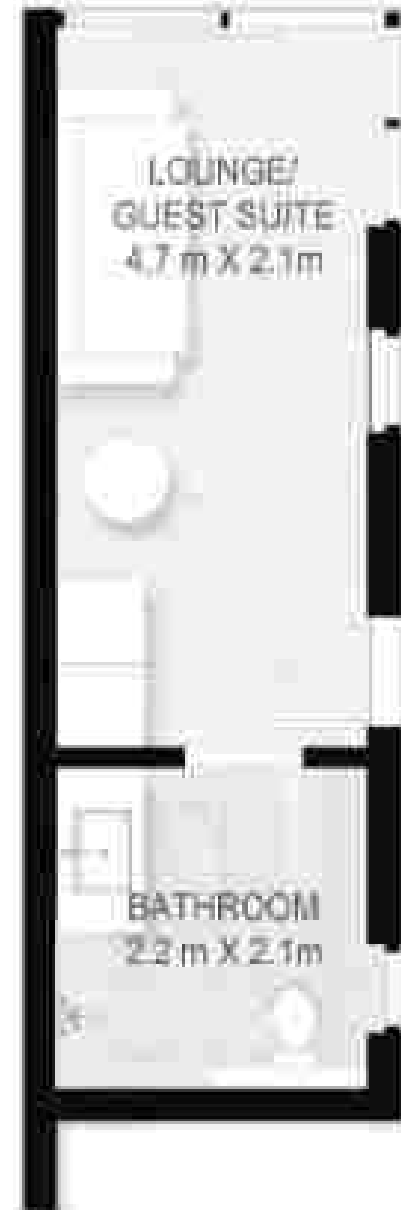

harmony III

مجد الفطيم
Tilaf Al Futaim

4,5 & 6 BEDROOM VILLAS WITH GARDEN SUITE

Live in
harmony III

Brought to you by

Floorplan
6 Bedroom Villa
 + Garden Suite

Total Area Size
 605 SQ.M.
 6,515 SQ.FT.

SPACE TO IMAGINE MORE

Select from 3 Garden Suite Options
 Work
 Play
 Train

Ground Floor

First Floor

harmony III

Floorplan Garden Suite

4 & 5 bedroom villas

Total Area Size
19 SQ.M.
205 SQ.FT.

Layout 1
CREATIVE

Layout 2
WELLNESS

Layout 3
CANVAS

Layout 4
CULINARY

Floorplan Garden Suite

5 bedroom (Large)
& 6 bedroom villas

Total Area Size
45 SQ.M.
484 SQ.FT.

Layout 1
WORK SUITE

Layout 2
PLAY SUITE