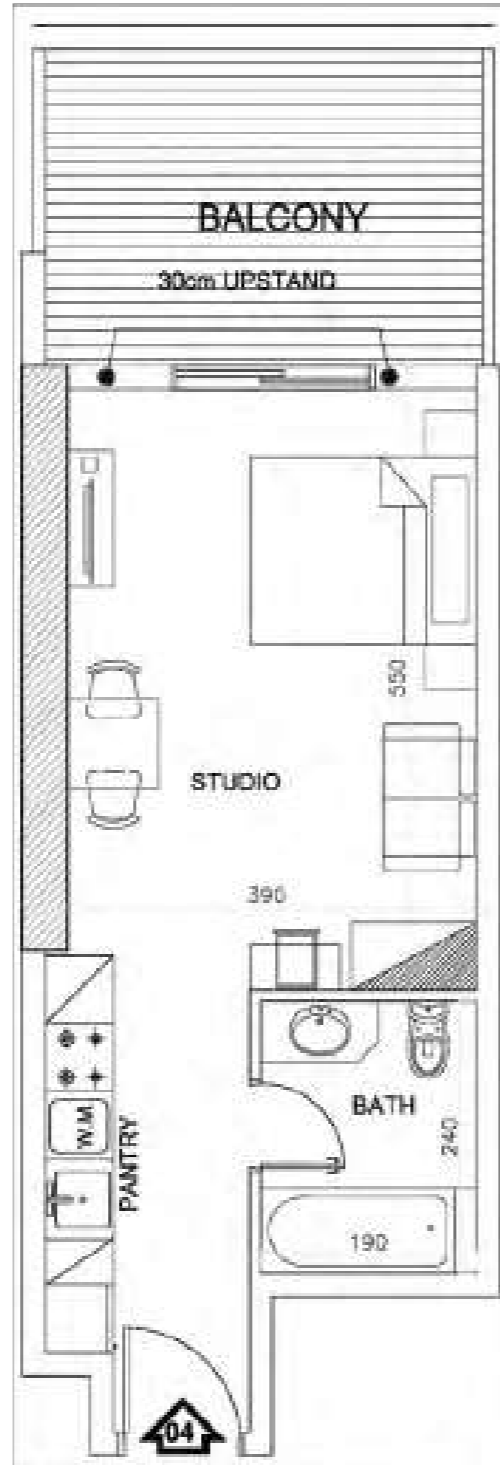

*Elite*  
BUSINESS BAY

*Elite*  
BUSINESS BAY

APARTMENT TYPE 1  
STUDIO

*Elite*  
BUSINESS BAY

Studio  
FLAT 01

Total Area

480 SQ.FT.

*Elite*  
BUSINESS BAY

Studio  
FLAT 02

Total Area 460 SQ.FT.

*Elite*  
BUSINESS BAY

Studio  
FLAT 03

Total Area 460 SQ.FT.

*Elite*  
BUSINESS BAY

Studio  
FLAT 04

Total Area 490 SQ.FT.

*Elite*  
BUSINESS BAY

Studio  
FLAT 05

Total Area 490 SQ.FT.

*Elite*  
BUSINESS BAY

Studio  
FLAT 06

Total Area 460 SQ.FT.

*Elite*  
BUSINESS BAY

Studio  
FLAT 08

Total Area 410 SQ.FT.

*Elite*  
BUSINESS BAY

Studio  
FLAT 15

Total Area 480 SQ.FT.

*Elite*  
BUSINESS BAY

Studio  
FLAT 17

Total Area 480 SQ.FT.

*Elite*  
BUSINESS BAY