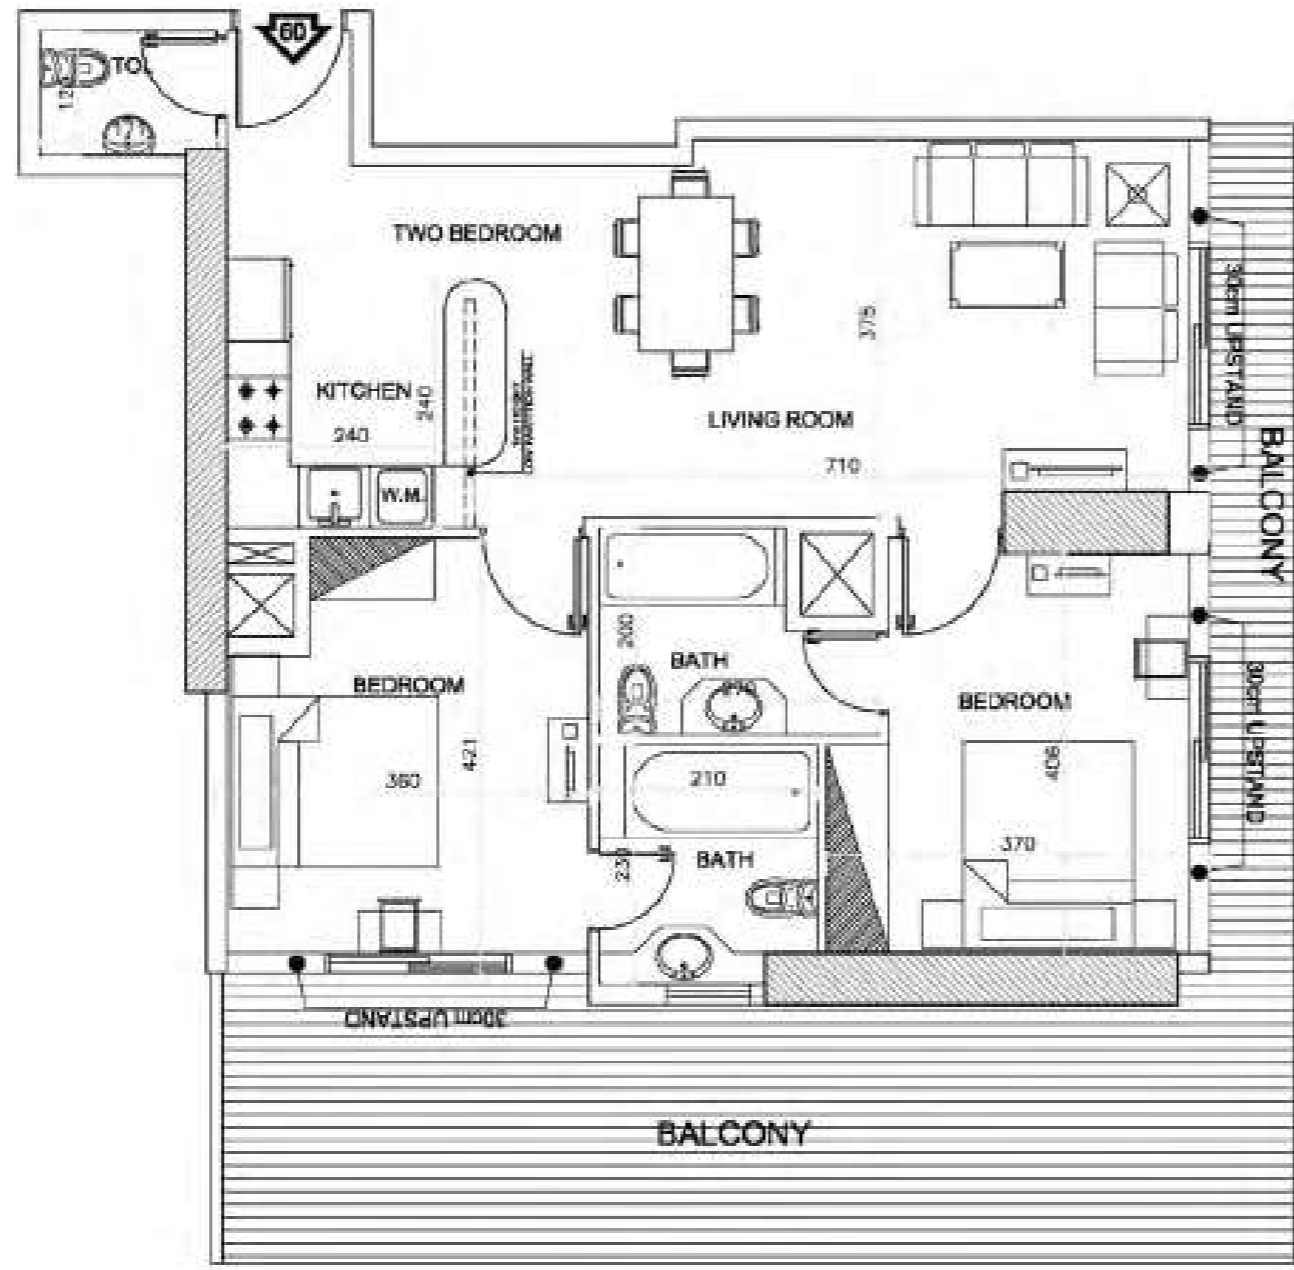

*Elite*  
BUSINESS BAY

Two Bedroom  
FLAT 07

Total Area

1,275 SQ.FT.

*Elite*

BUSINESS BAY

Two Bedroom

FLAT 09

Total Area

1,275 SQ.FT.

*Elite*  
BUSINESS BAY

APARTMENT TYPE 4  
FOUR BEDROOM

*Elite*

BUSINESS BAY

Four Bedroom

FLAT 18