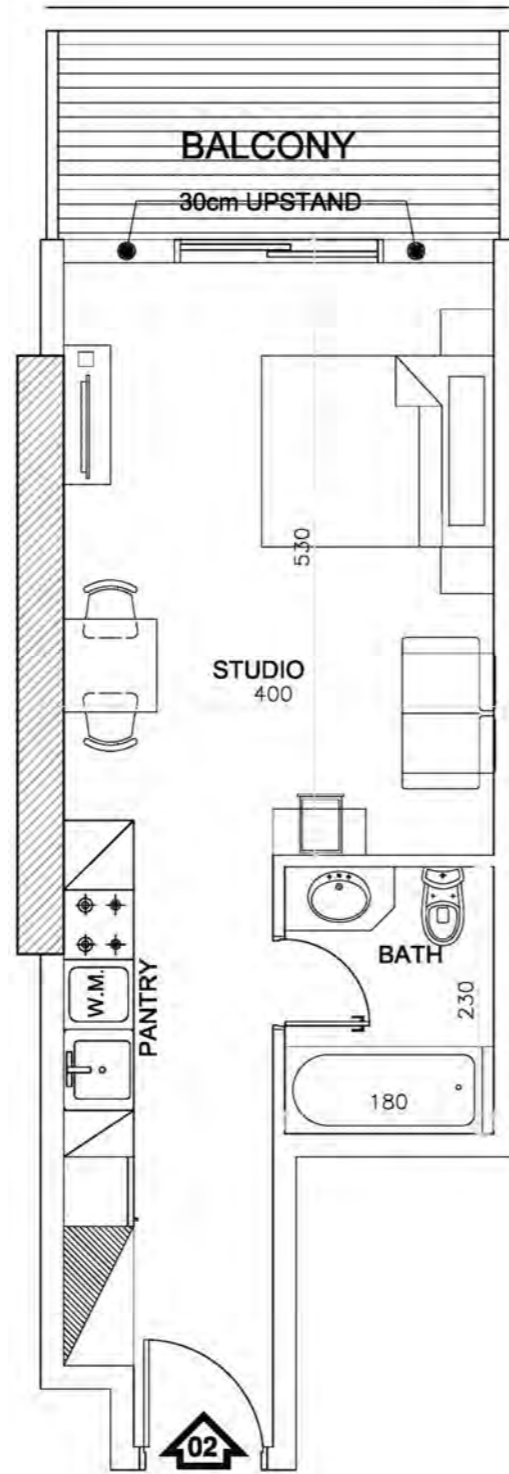

*Elite*  
BUSINESS BAY

*Elite*  
BUSINESS BAY

APARTMENT TYPE 1  
STUDIO

*Elite*  
BUSINESS BAY

Studio  
FLAT 01

Total Area

480 SQ.FT.

*Elite*  
BUSINESS BAY

Studio  
FLAT 02

Total Area 460 SQ.FT.

*Elite*  
BUSINESS BAY

Studio  
FLAT 03

Total Area 460 SQ.FT.

*Elite*  
BUSINESS BAY

Studio  
FLAT 04

Total Area 490 SQ.FT.

*Elite*  
BUSINESS BAY

Studio  
FLAT 05

Total Area 490 SQ.FT.

*Elite*  
BUSINESS BAY

Studio  
FLAT 06

Total Area 460 SQ.FT.

*Elite*  
BUSINESS BAY

Studio  
FLAT 08

Total Area 410 SQ.FT.

*Elite*  
BUSINESS BAY

Studio  
FLAT 15

Total Area 480 SQ.FT.

*Elite*  
BUSINESS BAY

Studio  
FLAT 17

Total Area 480 SQ.FT.

*Elite*  
BUSINESS BAY