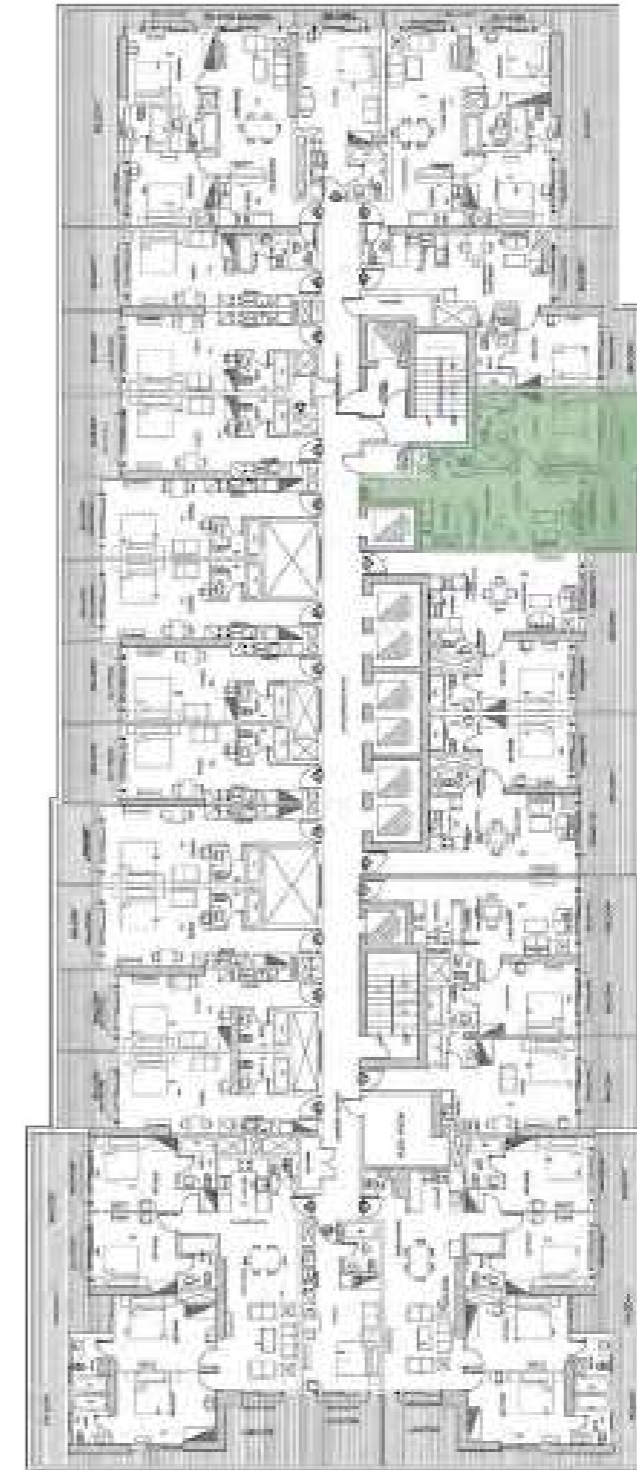

FLAT 21

Total Area

470 SQ.FT.

*Elite*  
BUSINESS BAY

Studio  
FLAT 22

Total Area 470 SQ.FT.

*Elite*  
BUSINESS BAY

Studio  
FLAT 23

Total Area 480 SQ.FT.

*Elite*

BUSINESS BAY

APARTMENT TYPE 2

ONE BEDROOM

*Elite*

BUSINESS BAY

One Bedroom

FLAT 10

Total Area

800 SQ.FT.

*Elite*

BUSINESS BAY

One Bedroom

FLAT 11

Total Area

820 SQ.FT.

*Elite*

BUSINESS BAY

One Bedroom

Total Area

860 SQ.FT.

FLAT 12

*Elite*  
BUSINESS BAY