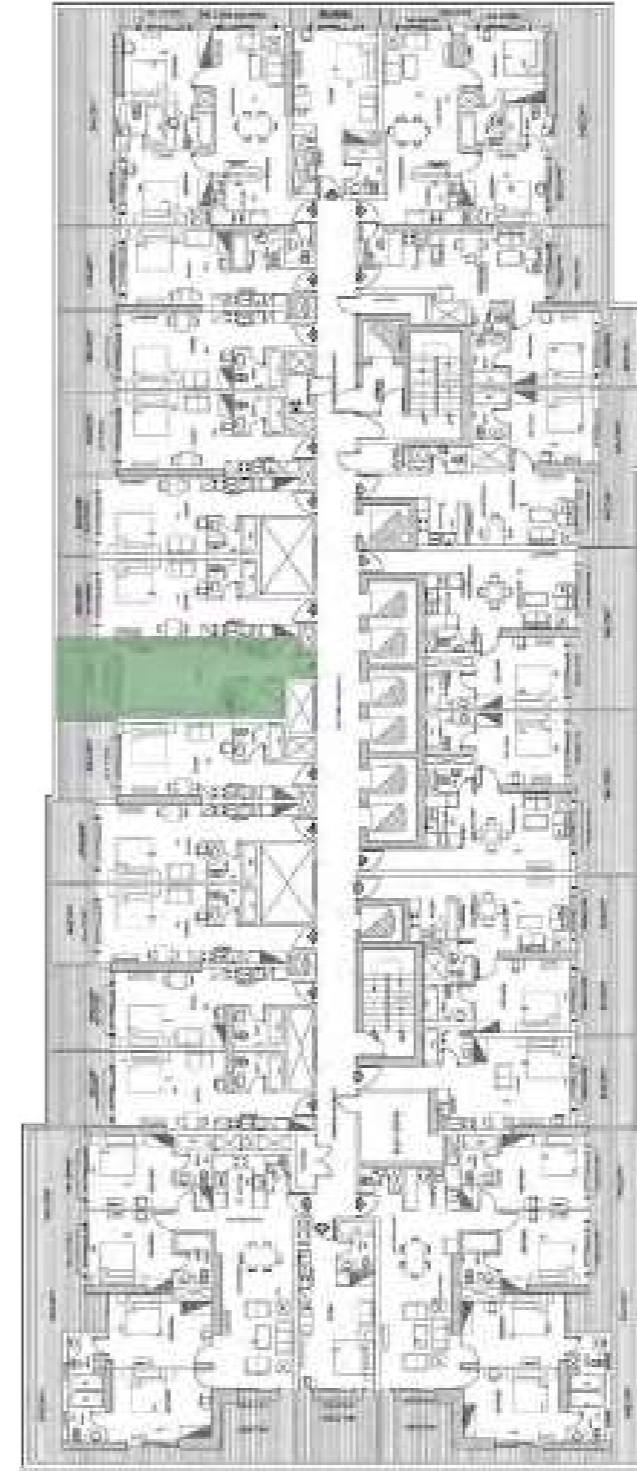

*Elite*  
BUSINESS BAY

*Elite*  
BUSINESS BAY

APARTMENT TYPE 1  
STUDIO

*Elite*  
BUSINESS BAY

Studio  
FLAT 01

Total Area

480 SQ.FT.

*Elite*  
BUSINESS BAY

Studio  
FLAT 02

Total Area 460 SQ.FT.

*Elite*  
BUSINESS BAY

Studio  
FLAT 03

Total Area 460 SQ.FT.

*Elite*  
BUSINESS BAY

Studio  
FLAT 04

Total Area 490 SQ.FT.

*Elite*  
BUSINESS BAY

Studio  
FLAT 05

Total Area 490 SQ.FT.

*Elite*  
BUSINESS BAY

Studio  
FLAT 06

Total Area 460 SQ.FT.

*Elite*  
BUSINESS BAY

Studio  
FLAT 08