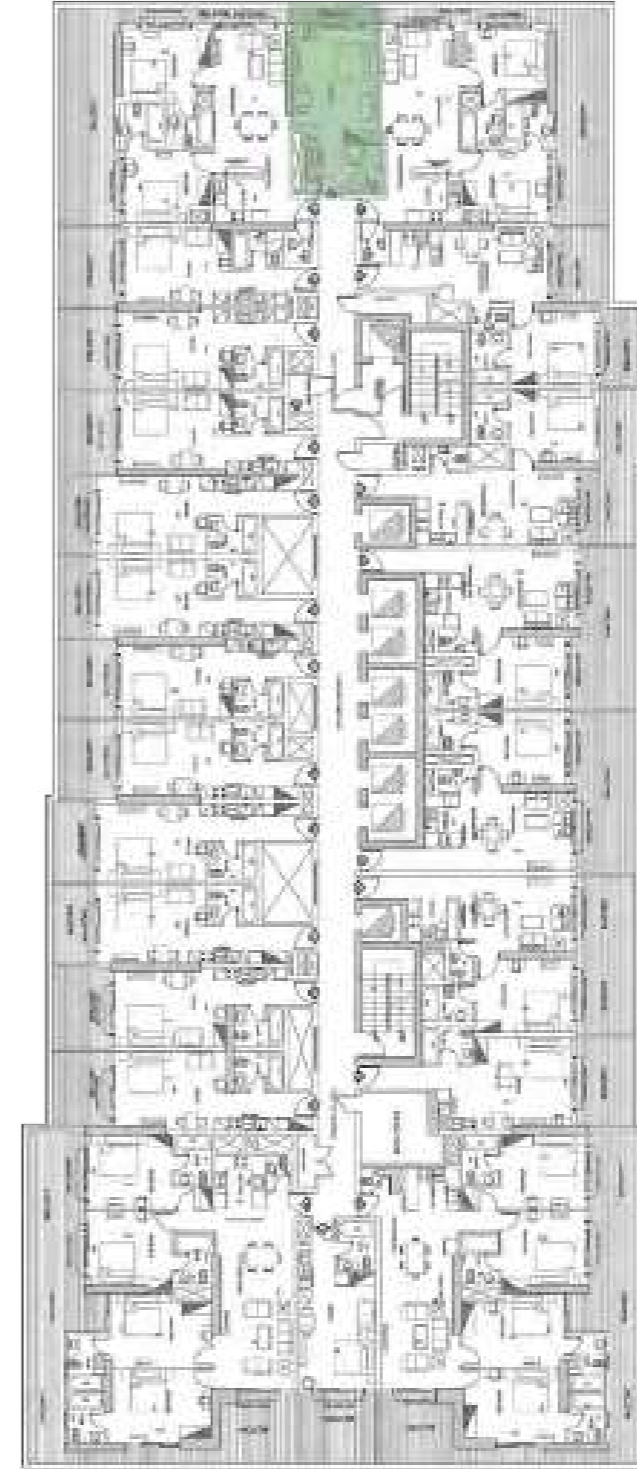

Studio  
FLAT 02

Total Area 460 SQ.FT.

*Elite*  
BUSINESS BAY

Studio  
FLAT 03

Total Area 460 SQ.FT.

*Elite*  
BUSINESS BAY

Studio  
FLAT 04

Total Area 490 SQ.FT.

*Elite*  
BUSINESS BAY

Studio  
FLAT 05

Total Area 490 SQ.FT.

*Elite*  
BUSINESS BAY

Studio  
FLAT 06

Total Area 460 SQ.FT.

*Elite*  
BUSINESS BAY

Studio  
FLAT 08

Total Area 410 SQ.FT.

*Elite*  
BUSINESS BAY

Studio  
FLAT 15

Total Area 480 SQ.FT.

*Elite*  
BUSINESS BAY

Studio  
FLAT 17

Total Area 480 SQ.FT.

*Elite*  
BUSINESS BAY

Studio  
FLAT 19

Total Area 490 SQ.FT.

*Elite*  
BUSINESS BAY

Studio  
FLAT 20

**Total Area**

490 SQ.FT.

*Elite*  
BUSINESS BAY

Studio