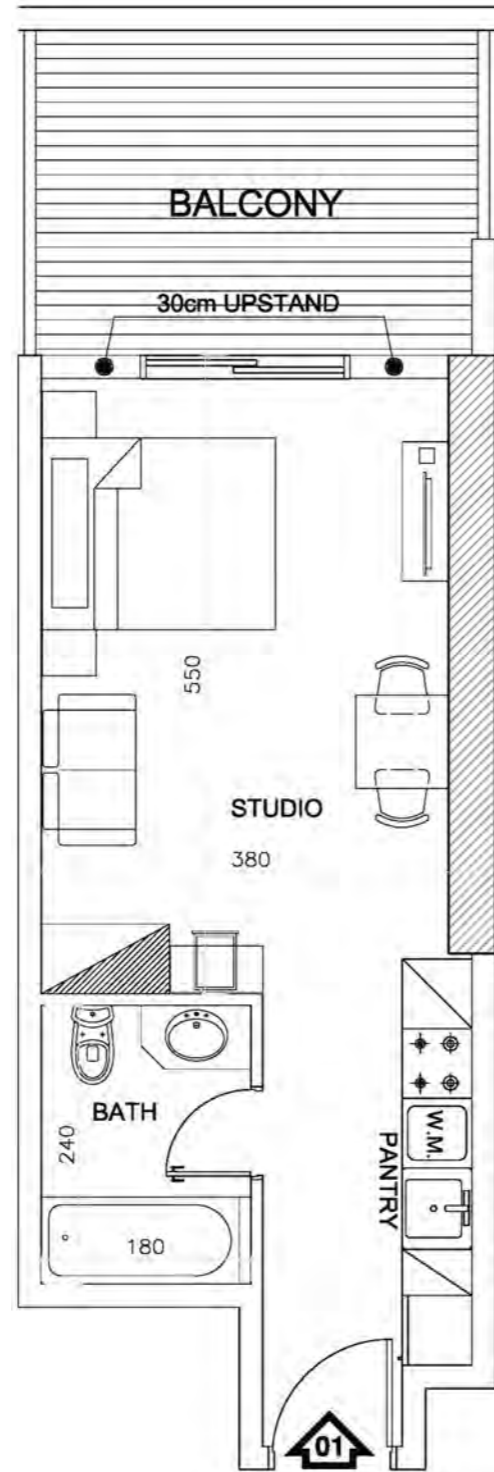

*Elite*  
BUSINESS BAY

*Elite*  
BUSINESS BAY

APARTMENT TYPE 1  
STUDIO

*Elite*  
BUSINESS BAY

Studio  
FLAT 01

Total Area

480 SQ.FT.

*Elite*  
BUSINESS BAY

Studio  
FLAT 02

Total Area 460 SQ.FT.

*Elite*  
BUSINESS BAY

Studio  
FLAT 03

Total Area 460 SQ.FT.

*Elite*  
BUSINESS BAY

Studio  
FLAT 04

Total Area 490 SQ.FT.

*Elite*  
BUSINESS BAY

Studio  
FLAT 05

Total Area 490 SQ.FT.

*Elite*  
BUSINESS BAY

Studio  
FLAT 06

Total Area 460 SQ.FT.

*Elite*  
BUSINESS BAY

Studio  
FLAT 08

Total Area 410 SQ.FT.

*Elite*  
BUSINESS BAY

Studio  
FLAT 15

Total Area 480 SQ.FT.

*Elite*  
BUSINESS BAY

Studio  
FLAT 17

Total Area 480 SQ.FT.

*Elite*  
BUSINESS BAY