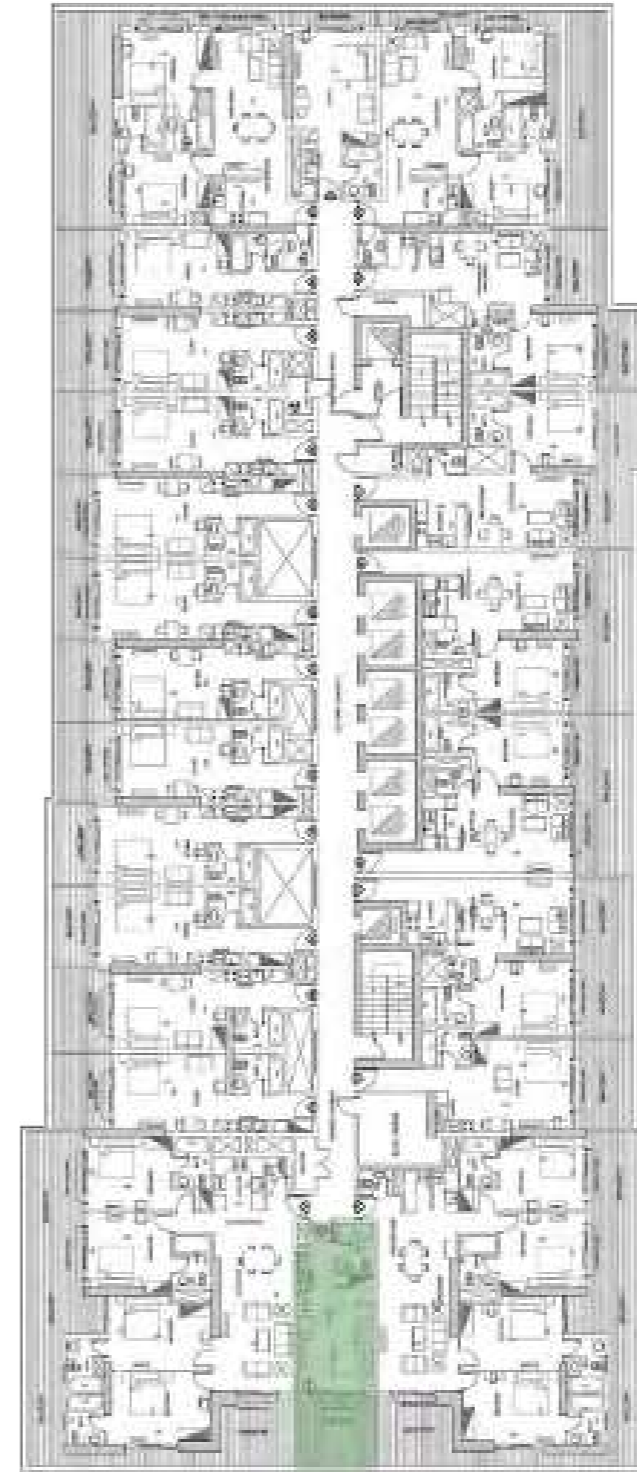

*Elite*  
BUSINESS BAY

Studio  
FLAT 05

Total Area 490 SQ.FT.

*Elite*  
BUSINESS BAY

Studio  
FLAT 06

Total Area 460 SQ.FT.

*Elite*  
BUSINESS BAY

Studio  
FLAT 08

Total Area 410 SQ.FT.

*Elite*  
BUSINESS BAY

Studio  
FLAT 15

Total Area 480 SQ.FT.

*Elite*  
BUSINESS BAY

Studio  
FLAT 17

Total Area 480 SQ.FT.

*Elite*  
BUSINESS BAY

Studio  
FLAT 19

Total Area 490 SQ.FT.

*Elite*  
BUSINESS BAY

Studio  
FLAT 20

**Total Area**

490 SQ.FT.

*Elite*  
BUSINESS BAY

Studio

FLAT 21

Total Area

470 SQ.FT.

*Elite*  
BUSINESS BAY

Studio  
FLAT 22

Total Area 470 SQ.FT.

*Elite*  
BUSINESS BAY

Studio  
FLAT 23