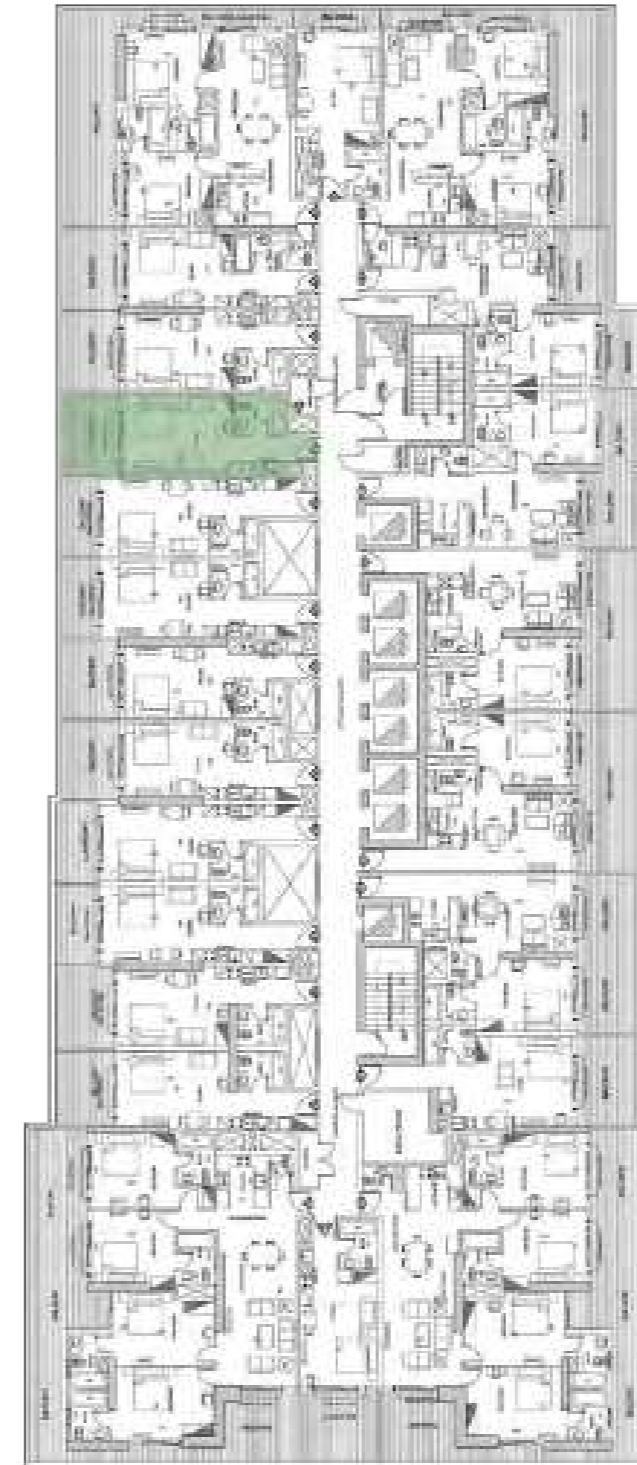

*Elite*  
BUSINESS BAY

*Elite*  
BUSINESS BAY

APARTMENT TYPE 1  
STUDIO

*Elite*  
BUSINESS BAY

Studio  
FLAT 01

Total Area

480 SQ.FT.

*Elite*  
BUSINESS BAY

Studio  
FLAT 02

Total Area 460 SQ.FT.

*Elite*  
BUSINESS BAY

Studio  
FLAT 03

Total Area 460 SQ.FT.

*Elite*  
BUSINESS BAY

Studio  
FLAT 04

Total Area 490 SQ.FT.

*Elite*  
BUSINESS BAY

Studio  
FLAT 05

Total Area 490 SQ.FT.

*Elite*  
BUSINESS BAY

Studio  
FLAT 06

Total Area 460 SQ.FT.

*Elite*  
BUSINESS BAY

Studio  
FLAT 08

Total Area 410 SQ.FT.

*Elite*  
BUSINESS BAY

Studio  
FLAT 15

Total Area 480 SQ.FT.

*Elite*  
BUSINESS BAY

Studio  
FLAT 17

Total Area 480 SQ.FT.

*Elite*  
BUSINESS BAY