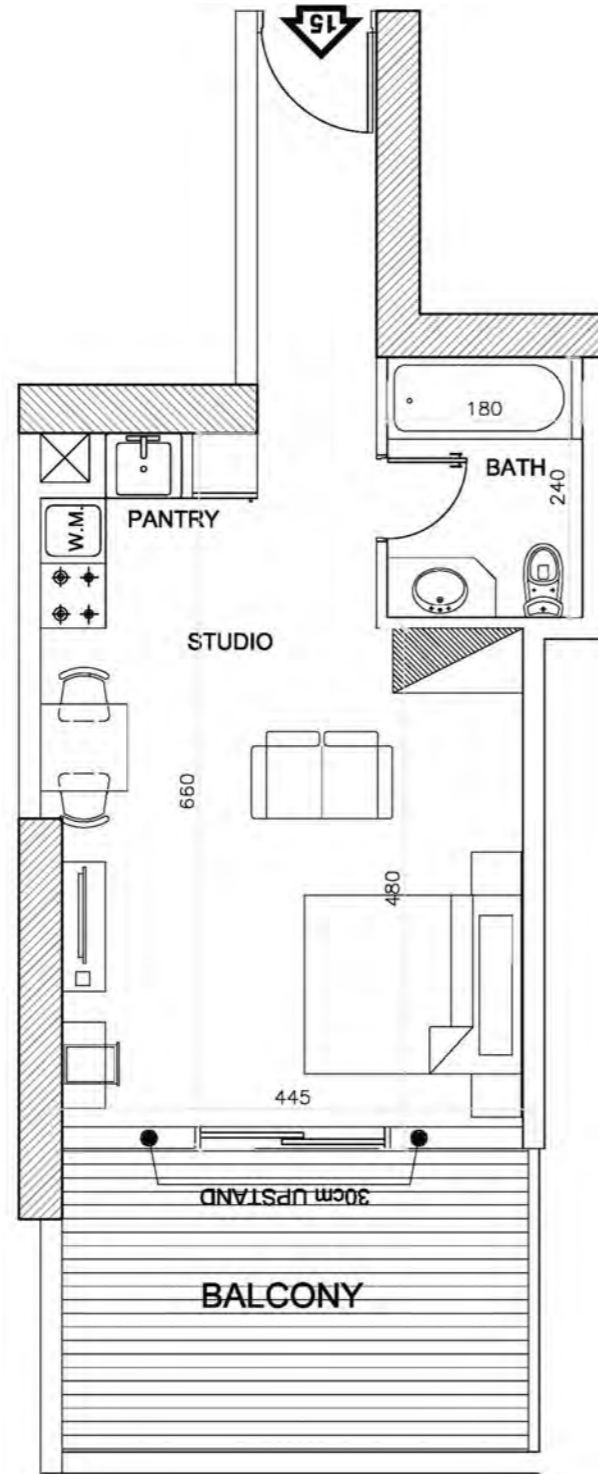

Studio  
FLAT 02

Total Area 460 SQ.FT.

*Elite*  
BUSINESS BAY

Studio  
FLAT 03

Total Area 460 SQ.FT.

*Elite*  
BUSINESS BAY

Studio  
FLAT 04

Total Area 490 SQ.FT.

*Elite*  
BUSINESS BAY

Studio  
FLAT 05

Total Area 490 SQ.FT.

*Elite*  
BUSINESS BAY

Studio  
FLAT 06

Total Area 460 SQ.FT.

*Elite*  
BUSINESS BAY

Studio  
FLAT 08

Total Area 410 SQ.FT.

*Elite*  
BUSINESS BAY

Studio  
FLAT 15

Total Area 480 SQ.FT.

*Elite*  
BUSINESS BAY

Studio  
FLAT 17

Total Area 480 SQ.FT.

*Elite*  
BUSINESS BAY

Studio  
FLAT 19

Total Area 490 SQ.FT.

*Elite*  
BUSINESS BAY

Studio  
FLAT 20

**Total Area**

490 SQ.FT.

*Elite*  
BUSINESS BAY

Studio