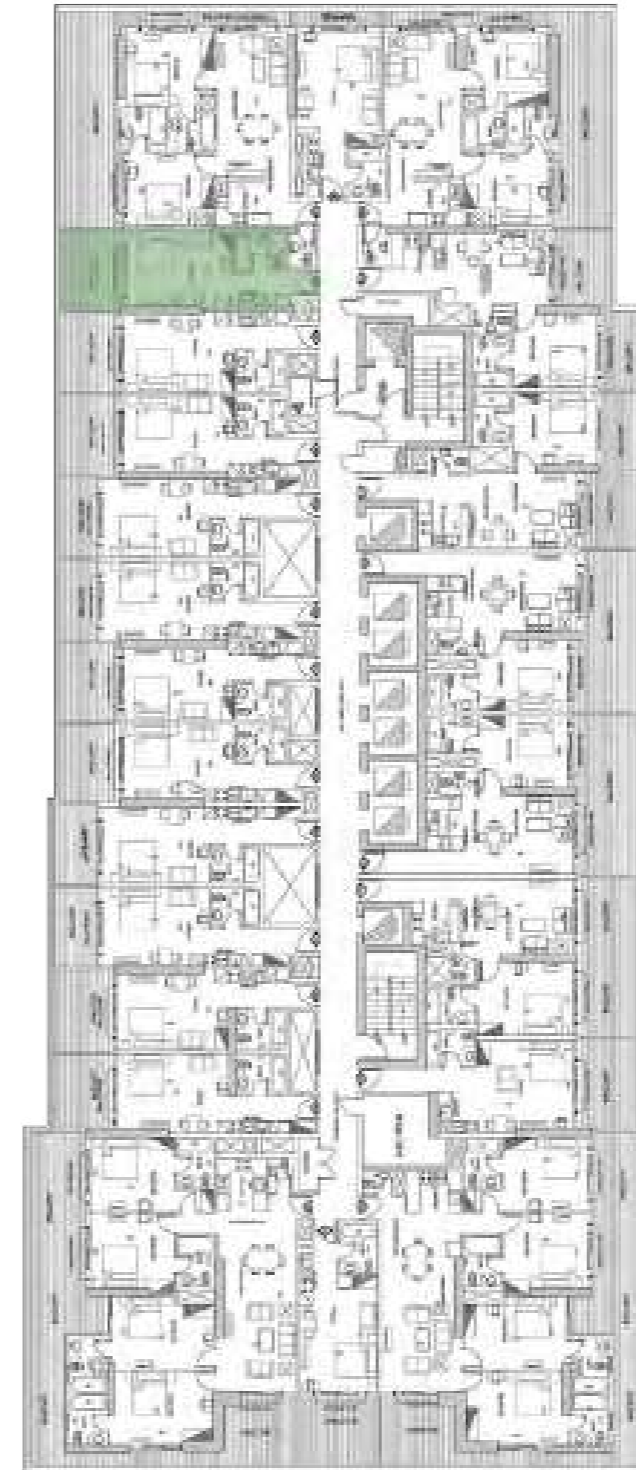

*Elite*  
BUSINESS BAY

*Elite*  
BUSINESS BAY

APARTMENT TYPE 1  
STUDIO

*Elite*  
BUSINESS BAY

Studio  
FLAT 01

Total Area

480 SQ.FT.

*Elite*  
BUSINESS BAY

Studio  
FLAT 02

Total Area 460 SQ.FT.

*Elite*  
BUSINESS BAY

Studio  
FLAT 03

Total Area 460 SQ.FT.

*Elite*  
BUSINESS BAY

Studio  
FLAT 04

Total Area 490 SQ.FT.

*Elite*  
BUSINESS BAY

Studio  
FLAT 05

Total Area 490 SQ.FT.

*Elite*  
BUSINESS BAY

Studio  
FLAT 06

Total Area 460 SQ.FT.

*Elite*  
BUSINESS BAY

Studio  
FLAT 08

Total Area 410 SQ.FT.

*Elite*  
BUSINESS BAY

Studio  
FLAT 15

Total Area 480 SQ.FT.

*Elite*  
BUSINESS BAY

Studio  
FLAT 17

Total Area 480 SQ.FT.

*Elite*  
BUSINESS BAY