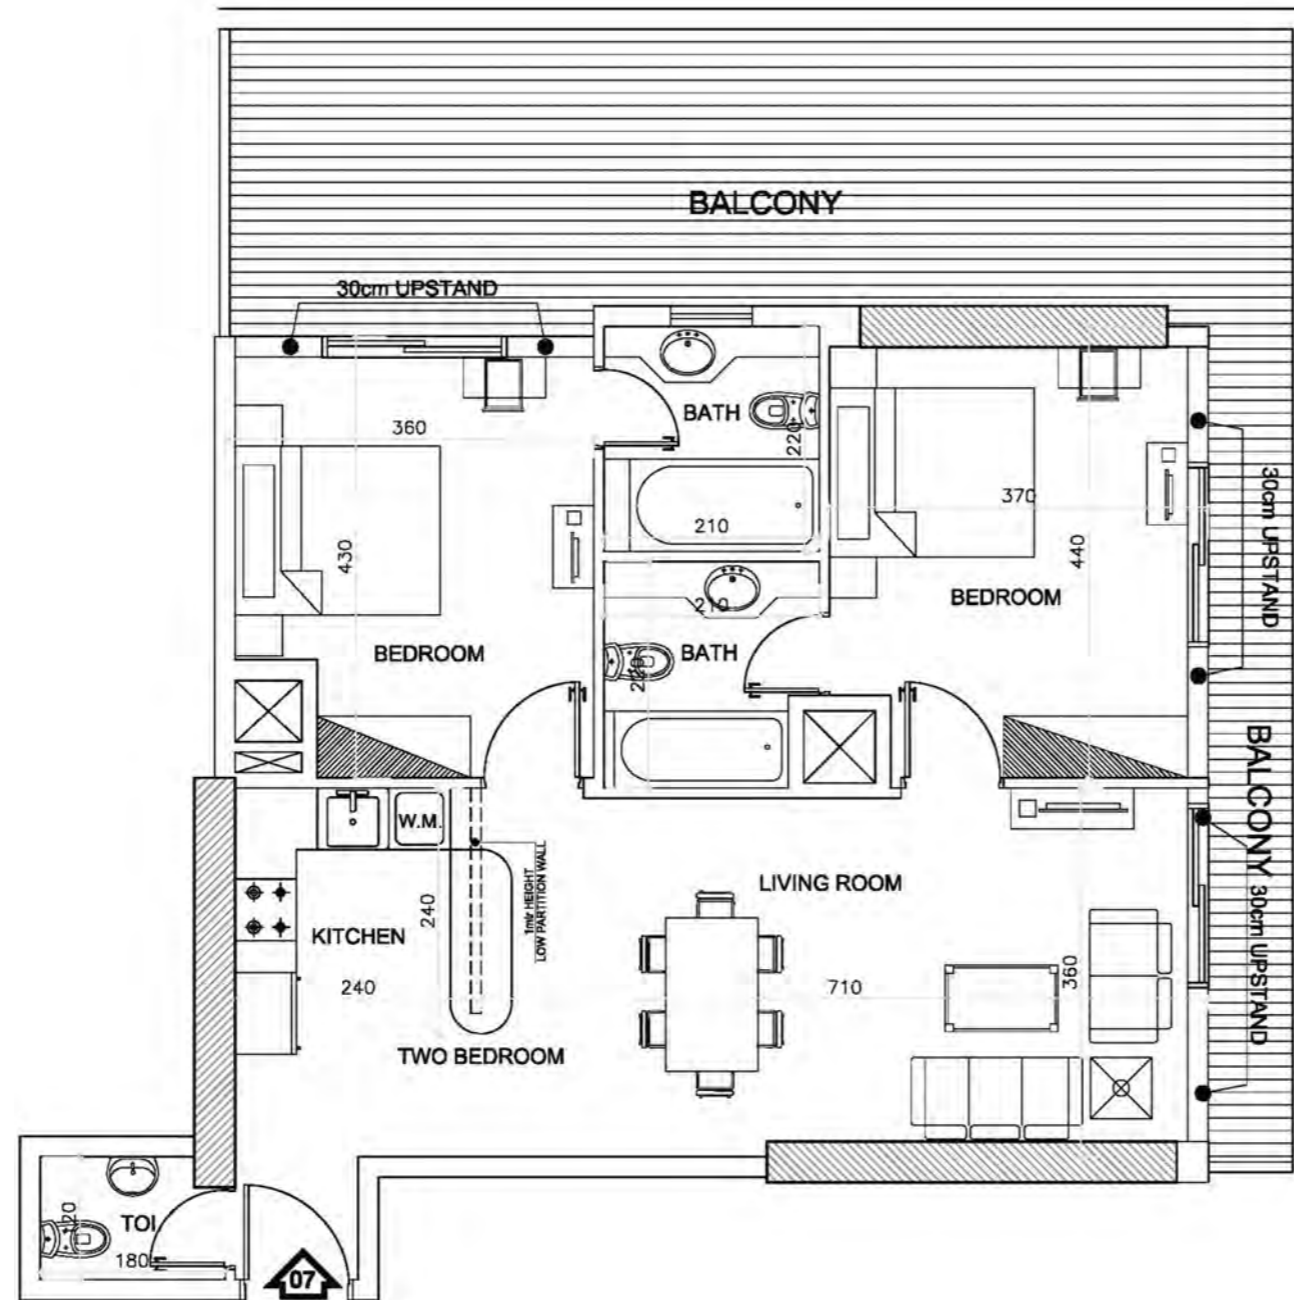

820 SQ.FT.

*Elite*

BUSINESS BAY

One Bedroom

Total Area

860 SQ.FT.

FLAT 12

*Elite*  
BUSINESS BAY

One Bedroom  
FLAT 13

Total Area

860 SQ.FT.

*Elite*  
BUSINESS BAY

One Bedroom  
FLAT 14

Total Area 860 SQ.FT.

*Elite*  
BUSINESS BAY

APARTMENT TYPE 3  
TWO BEDROOM

*Elite*  
BUSINESS BAY

Two Bedroom  
FLAT 07

Total Area

1,275 SQ.FT.

*Elite*

BUSINESS BAY

Two Bedroom

FLAT 09