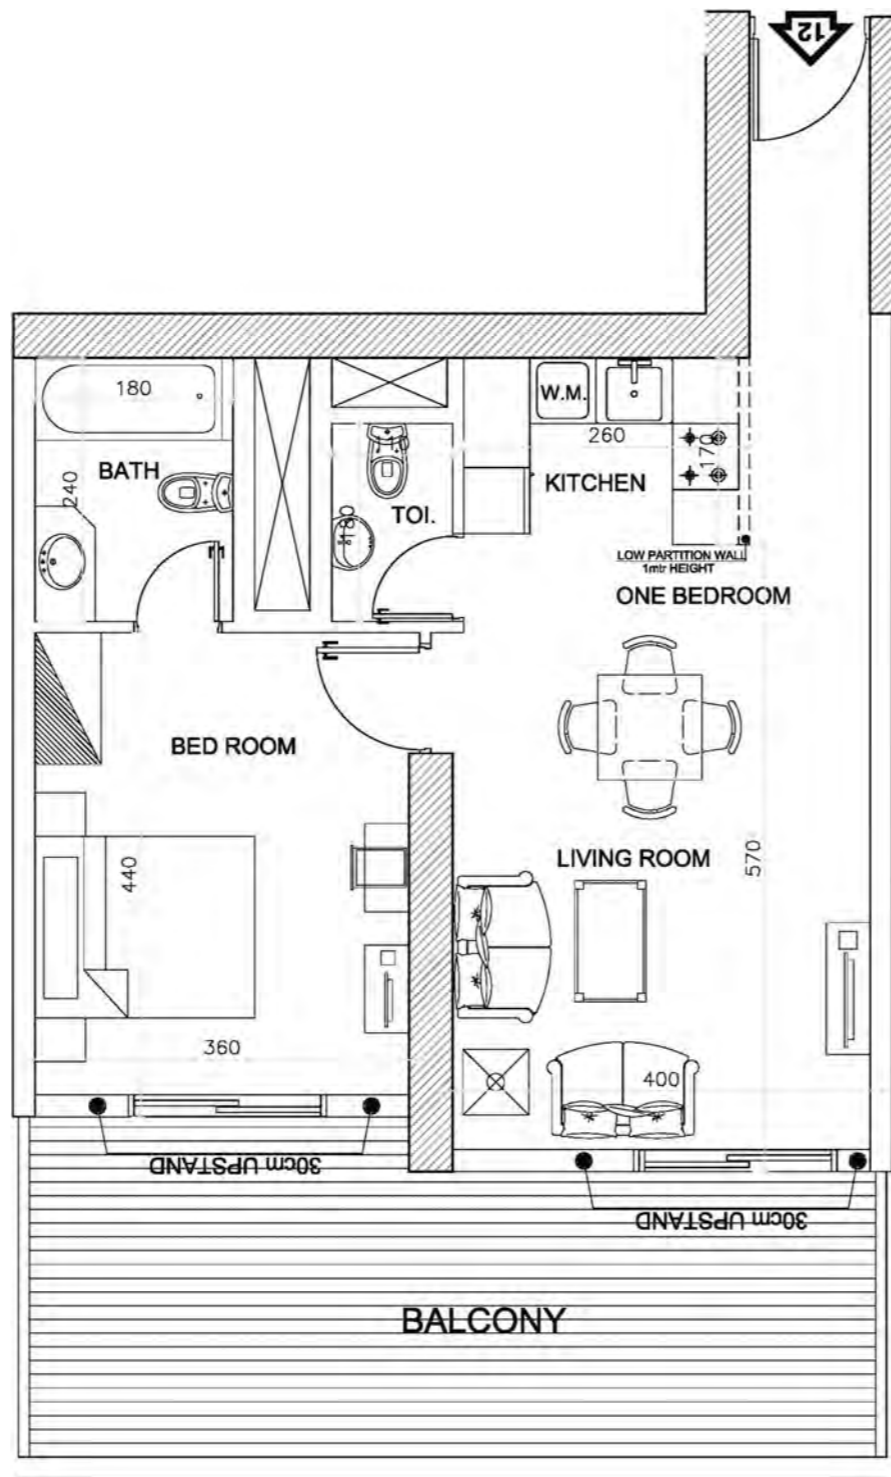

FLAT 10

Total Area

800 SQ.FT.

*Elite*

BUSINESS BAY

One Bedroom

FLAT 11

Total Area

820 SQ.FT.

*Elite*

BUSINESS BAY

One Bedroom

Total Area

860 SQ.FT.

FLAT 12

*Elite*  
BUSINESS BAY