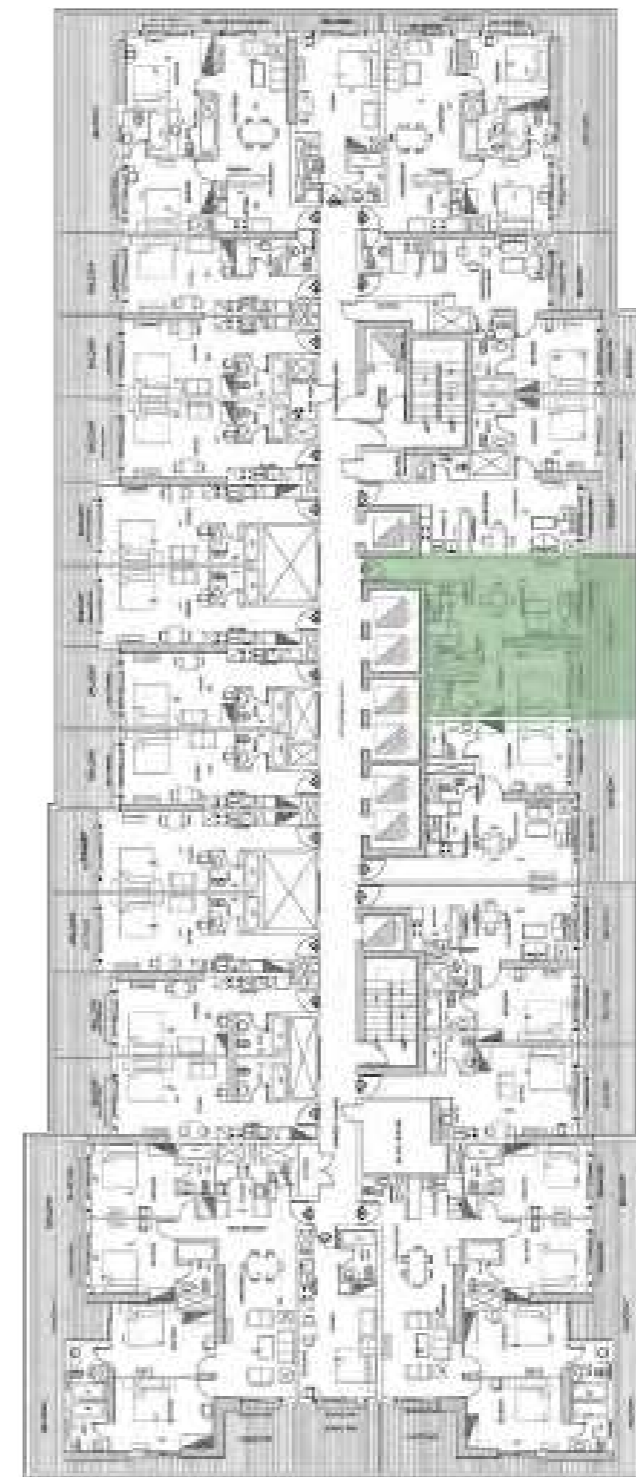

FLAT 10

Total Area

800 SQ.FT.

*Elite*

BUSINESS BAY

One Bedroom

FLAT 11

Total Area

820 SQ.FT.

*Elite*

BUSINESS BAY

One Bedroom

Total Area

860 SQ.FT.

FLAT 12

*Elite*  
BUSINESS BAY