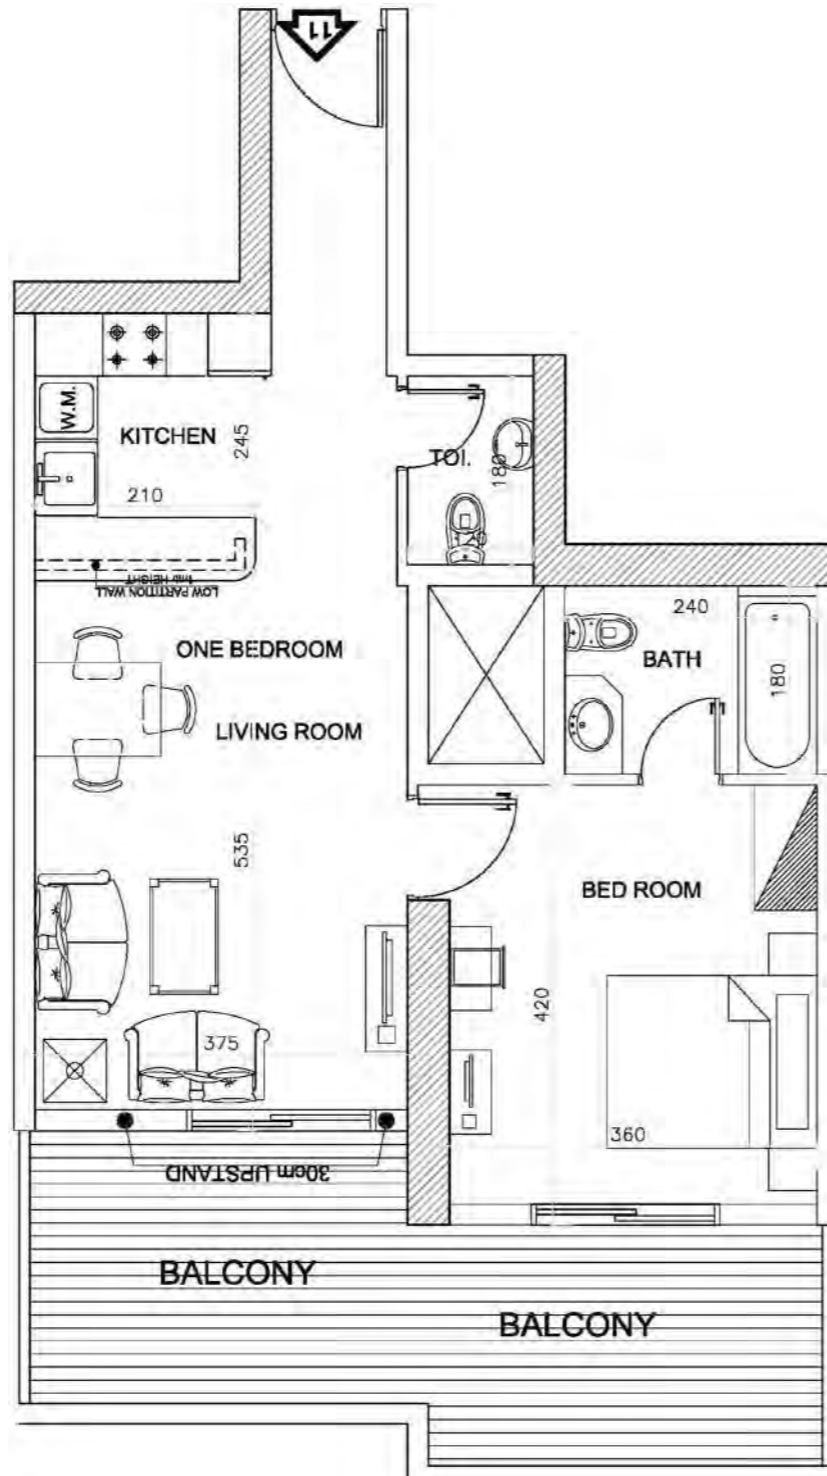

FLAT 21

Total Area

470 SQ.FT.

*Elite*  
BUSINESS BAY

Studio  
FLAT 22

Total Area 470 SQ.FT.

*Elite*  
BUSINESS BAY

Studio  
FLAT 23

Total Area 480 SQ.FT.

*Elite*

BUSINESS BAY

APARTMENT TYPE 2

ONE BEDROOM

*Elite*

BUSINESS BAY

One Bedroom

FLAT 10

Total Area

800 SQ.FT.

*Elite*

BUSINESS BAY

One Bedroom

FLAT 11

Total Area

820 SQ.FT.

*Elite*

BUSINESS BAY

One Bedroom

Total Area

860 SQ.FT.

FLAT 12

*Elite*  
BUSINESS BAY