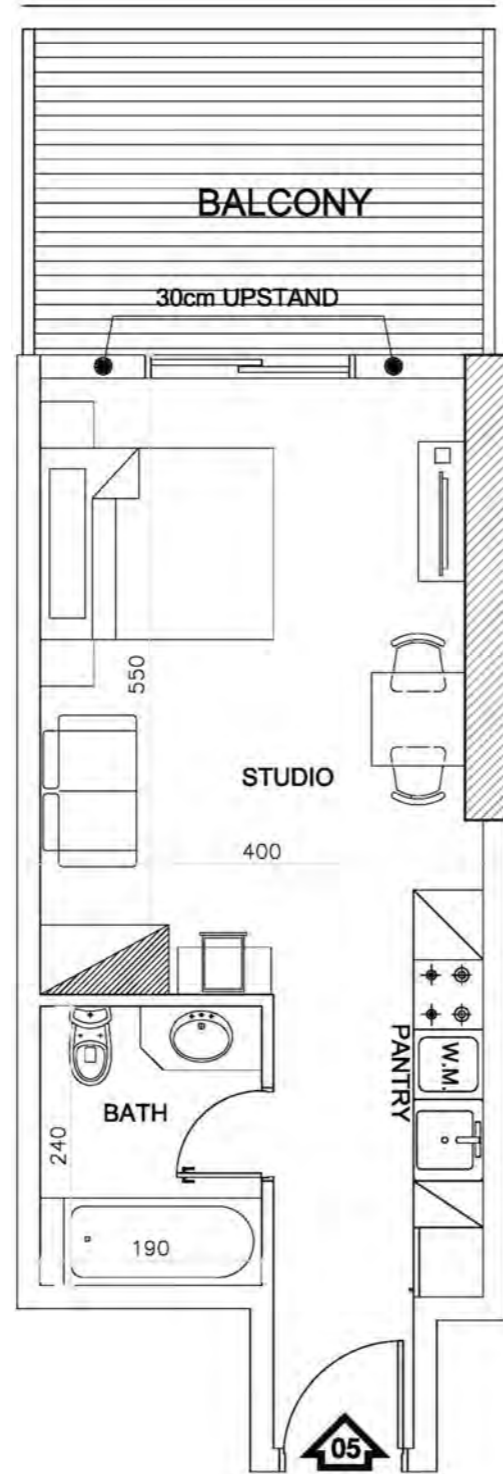

*Elite*  
BUSINESS BAY

*Elite*  
BUSINESS BAY

APARTMENT TYPE 1  
STUDIO

*Elite*  
BUSINESS BAY

Studio  
FLAT 01

Total Area

480 SQ.FT.

*Elite*  
BUSINESS BAY

Studio  
FLAT 02

Total Area 460 SQ.FT.

*Elite*  
BUSINESS BAY

Studio  
FLAT 03

Total Area 460 SQ.FT.

*Elite*  
BUSINESS BAY

Studio  
FLAT 04

Total Area 490 SQ.FT.

*Elite*  
BUSINESS BAY

Studio  
FLAT 05

Total Area 490 SQ.FT.

*Elite*  
BUSINESS BAY

Studio  
FLAT 06

Total Area 460 SQ.FT.

*Elite*  
BUSINESS BAY

Studio  
FLAT 08

Total Area 410 SQ.FT.

*Elite*  
BUSINESS BAY

Studio  
FLAT 15

Total Area 480 SQ.FT.

*Elite*  
BUSINESS BAY

Studio  
FLAT 17

Total Area 480 SQ.FT.

*Elite*  
BUSINESS BAY