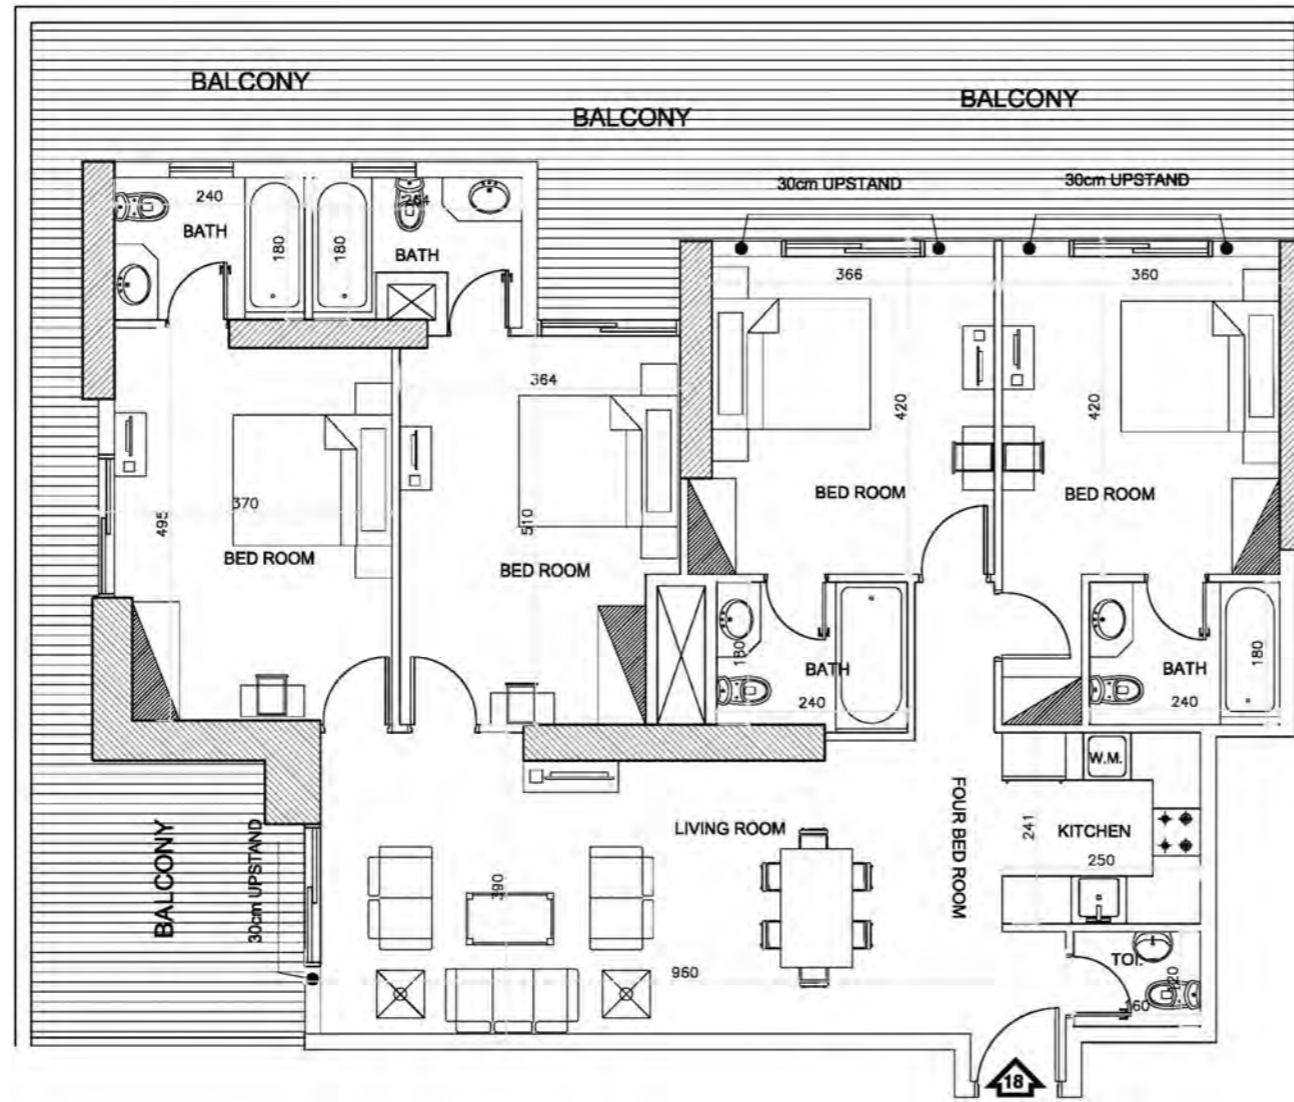

Total Area

1,275 SQ.FT.

*Elite*  
BUSINESS BAY

APARTMENT TYPE 4  
FOUR BEDROOM

*Elite*

BUSINESS BAY

Four Bedroom

FLAT 18

Total Area

2,200 SQ.FT.