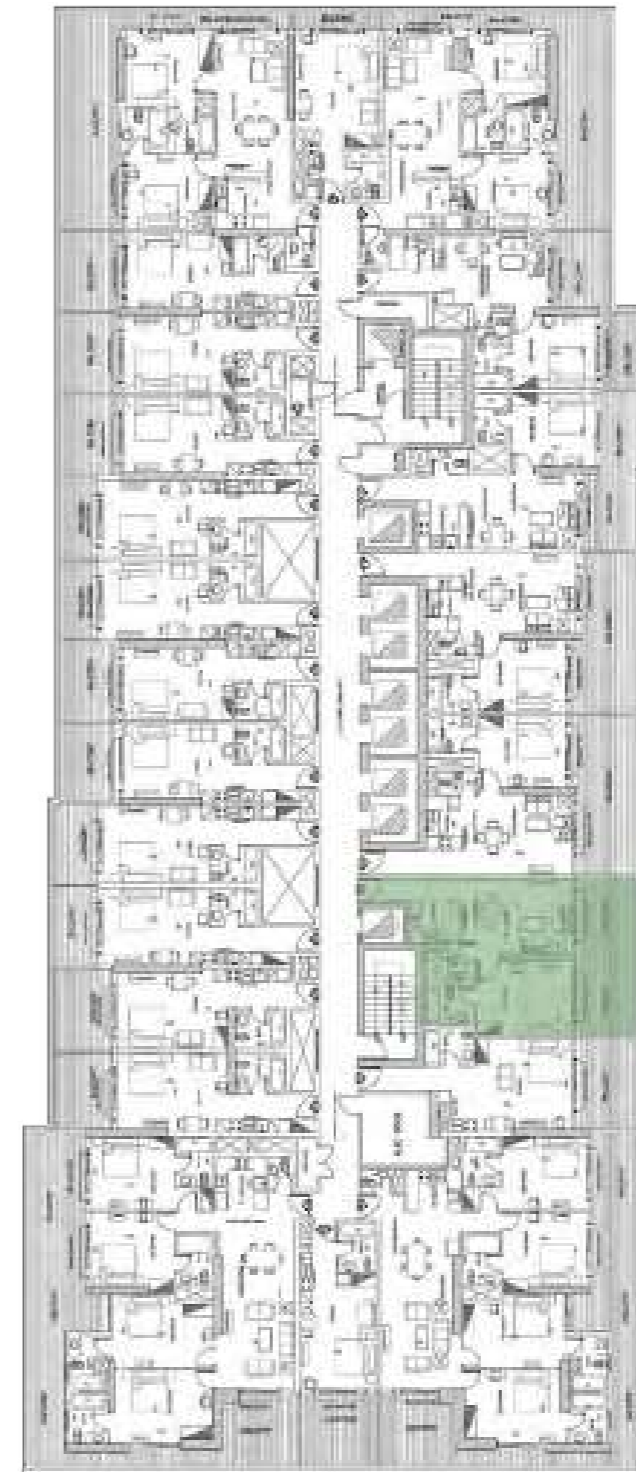

FLAT 10

Total Area

800 SQ.FT.

*Elite*

BUSINESS BAY

One Bedroom

FLAT 11

Total Area

820 SQ.FT.

*Elite*

BUSINESS BAY

One Bedroom

Total Area

860 SQ.FT.

FLAT 12

*Elite*  
BUSINESS BAY

One Bedroom  
FLAT 13

Total Area

860 SQ.FT.

*Elite*  
BUSINESS BAY

One Bedroom  
FLAT 14

Total Area 860 SQ.FT.

*Elite*  
BUSINESS BAY

APARTMENT TYPE 3  
TWO BEDROOM