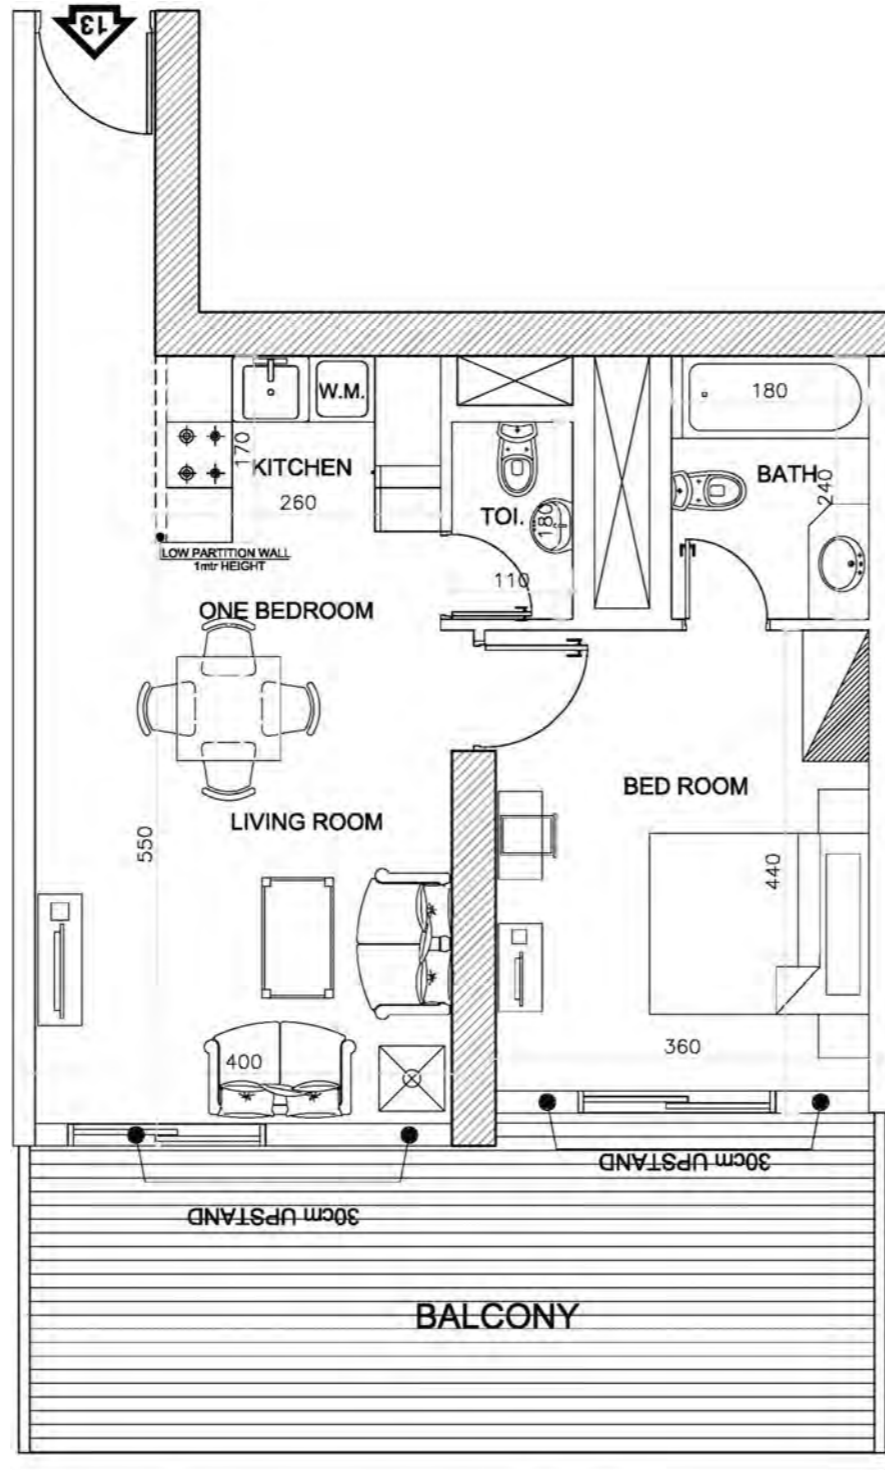

820 SQ.FT.

*Elite*

BUSINESS BAY

One Bedroom

Total Area

860 SQ.FT.

FLAT 12

*Elite*  
BUSINESS BAY

One Bedroom  
FLAT 13

Total Area

860 SQ.FT.

*Elite*  
BUSINESS BAY

One Bedroom  
FLAT 14

Total Area 860 SQ.FT.

*Elite*  
BUSINESS BAY

APARTMENT TYPE 3  
TWO BEDROOM