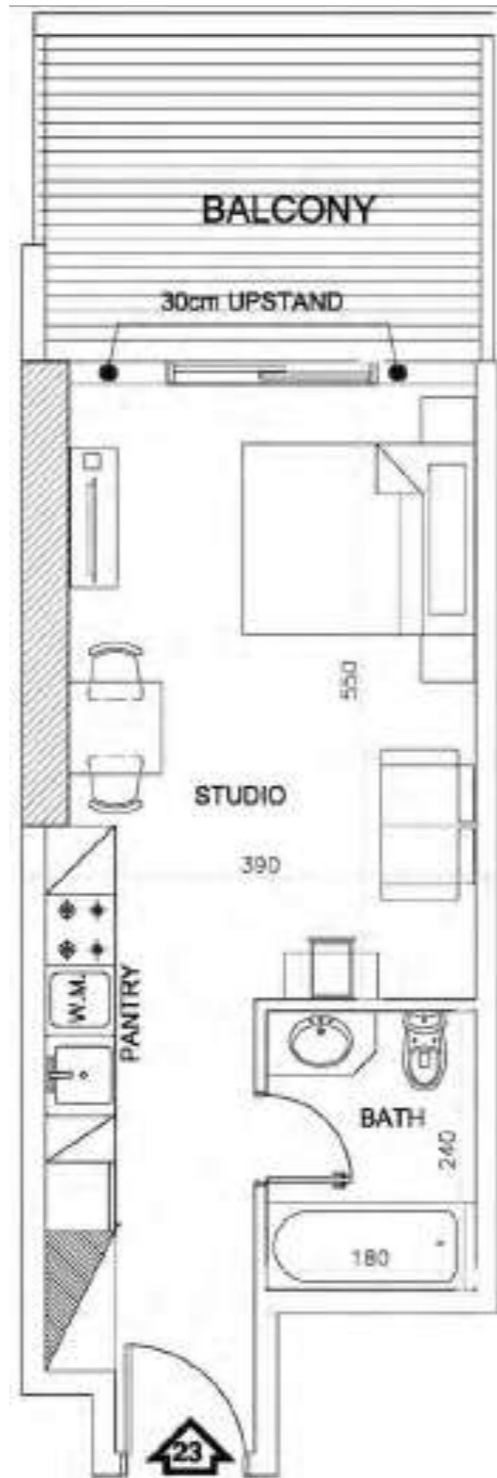

Total Area 410 SQ.FT.

*Elite*  
BUSINESS BAY

Studio  
FLAT 15

Total Area 480 SQ.FT.

*Elite*  
BUSINESS BAY

Studio  
FLAT 17

Total Area 480 SQ.FT.

*Elite*  
BUSINESS BAY

Studio  
FLAT 19

Total Area 490 SQ.FT.

*Elite*  
BUSINESS BAY

Studio  
FLAT 20

**Total Area**

490 SQ.FT.

*Elite*  
BUSINESS BAY

Studio

FLAT 21

Total Area

470 SQ.FT.

*Elite*  
BUSINESS BAY

Studio  
FLAT 22

Total Area 470 SQ.FT.

*Elite*  
BUSINESS BAY

Studio  
FLAT 23

Total Area 480 SQ.FT.

*Elite*

BUSINESS BAY

APARTMENT TYPE 2

ONE BEDROOM

*Elite*

BUSINESS BAY

One Bedroom