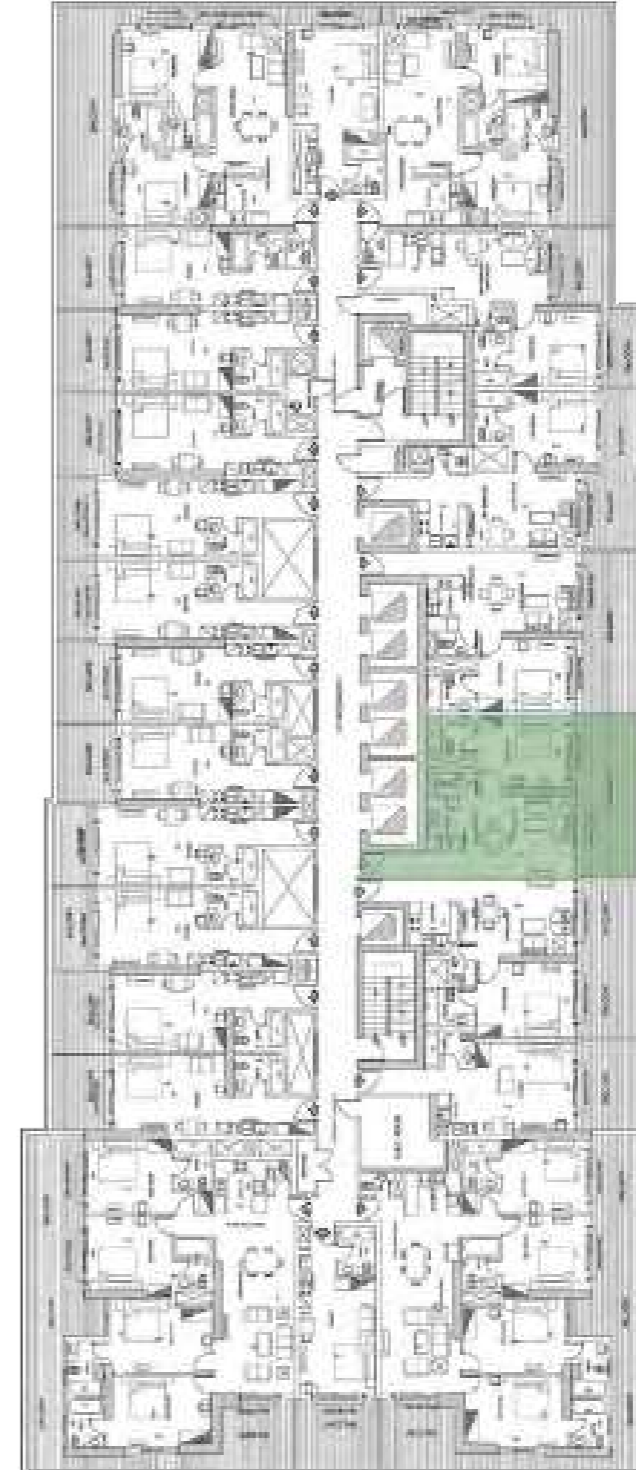

FLAT 10

Total Area

800 SQ.FT.

*Elite*

BUSINESS BAY

One Bedroom

FLAT 11

Total Area

820 SQ.FT.

*Elite*

BUSINESS BAY

One Bedroom

Total Area

860 SQ.FT.

FLAT 12

*Elite*  
BUSINESS BAY

One Bedroom  
FLAT 13

Total Area

860 SQ.FT.

*Elite*  
BUSINESS BAY

One Bedroom  
FLAT 14

Total Area 860 SQ.FT.

*Elite*  
BUSINESS BAY

APARTMENT TYPE 3  
TWO BEDROOM