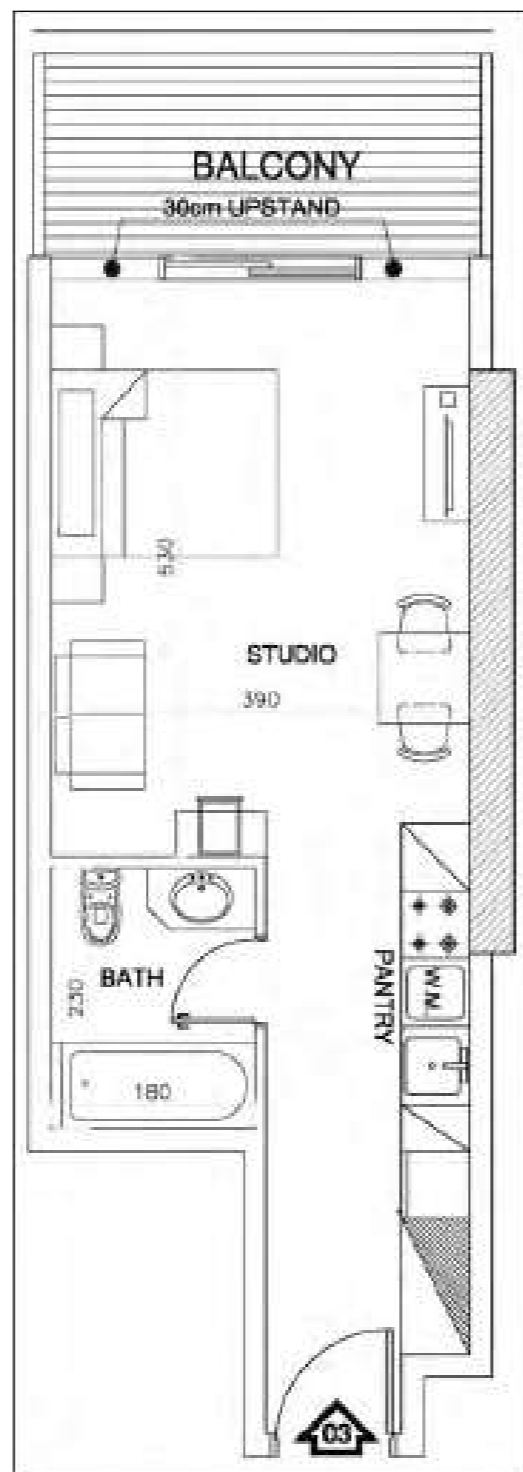

*Elite*  
BUSINESS BAY

*Elite*  
BUSINESS BAY

APARTMENT TYPE 1  
STUDIO

*Elite*  
BUSINESS BAY

Studio  
FLAT 01

Total Area

480 SQ.FT.

*Elite*  
BUSINESS BAY

Studio  
FLAT 02

Total Area 460 SQ.FT.

*Elite*  
BUSINESS BAY

Studio  
FLAT 03

Total Area 460 SQ.FT.

*Elite*  
BUSINESS BAY

Studio  
FLAT 04

Total Area 490 SQ.FT.

*Elite*  
BUSINESS BAY

Studio  
FLAT 05

Total Area 490 SQ.FT.

*Elite*  
BUSINESS BAY

Studio  
FLAT 06

Total Area 460 SQ.FT.

*Elite*  
BUSINESS BAY

Studio  
FLAT 08

Total Area 410 SQ.FT.

*Elite*  
BUSINESS BAY

Studio  
FLAT 15

Total Area 480 SQ.FT.

*Elite*  
BUSINESS BAY

Studio  
FLAT 17

Total Area 480 SQ.FT.

*Elite*  
BUSINESS BAY