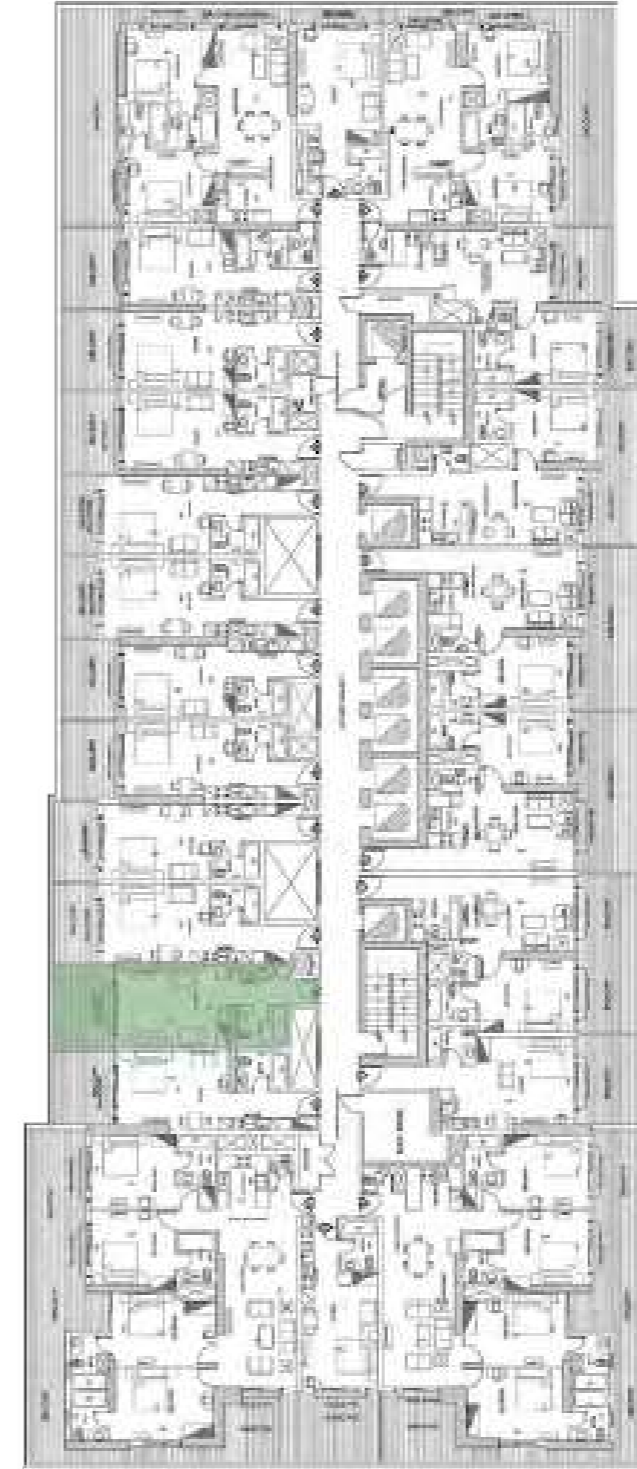

*Elite*  
BUSINESS BAY

Studio  
FLAT 05

Total Area 490 SQ.FT.

*Elite*  
BUSINESS BAY

Studio  
FLAT 06

Total Area 460 SQ.FT.

*Elite*  
BUSINESS BAY

Studio  
FLAT 08

Total Area 410 SQ.FT.

*Elite*  
BUSINESS BAY

Studio  
FLAT 15

Total Area 480 SQ.FT.

*Elite*  
BUSINESS BAY

Studio  
FLAT 17

Total Area 480 SQ.FT.

*Elite*  
BUSINESS BAY

Studio  
FLAT 19

Total Area 490 SQ.FT.

*Elite*  
BUSINESS BAY

Studio  
FLAT 20

**Total Area**

490 SQ.FT.

*Elite*  
BUSINESS BAY

Studio

FLAT 21

Total Area

470 SQ.FT.

*Elite*  
BUSINESS BAY

Studio  
FLAT 22

Total Area 470 SQ.FT.

*Elite*  
BUSINESS BAY

Studio  
FLAT 23