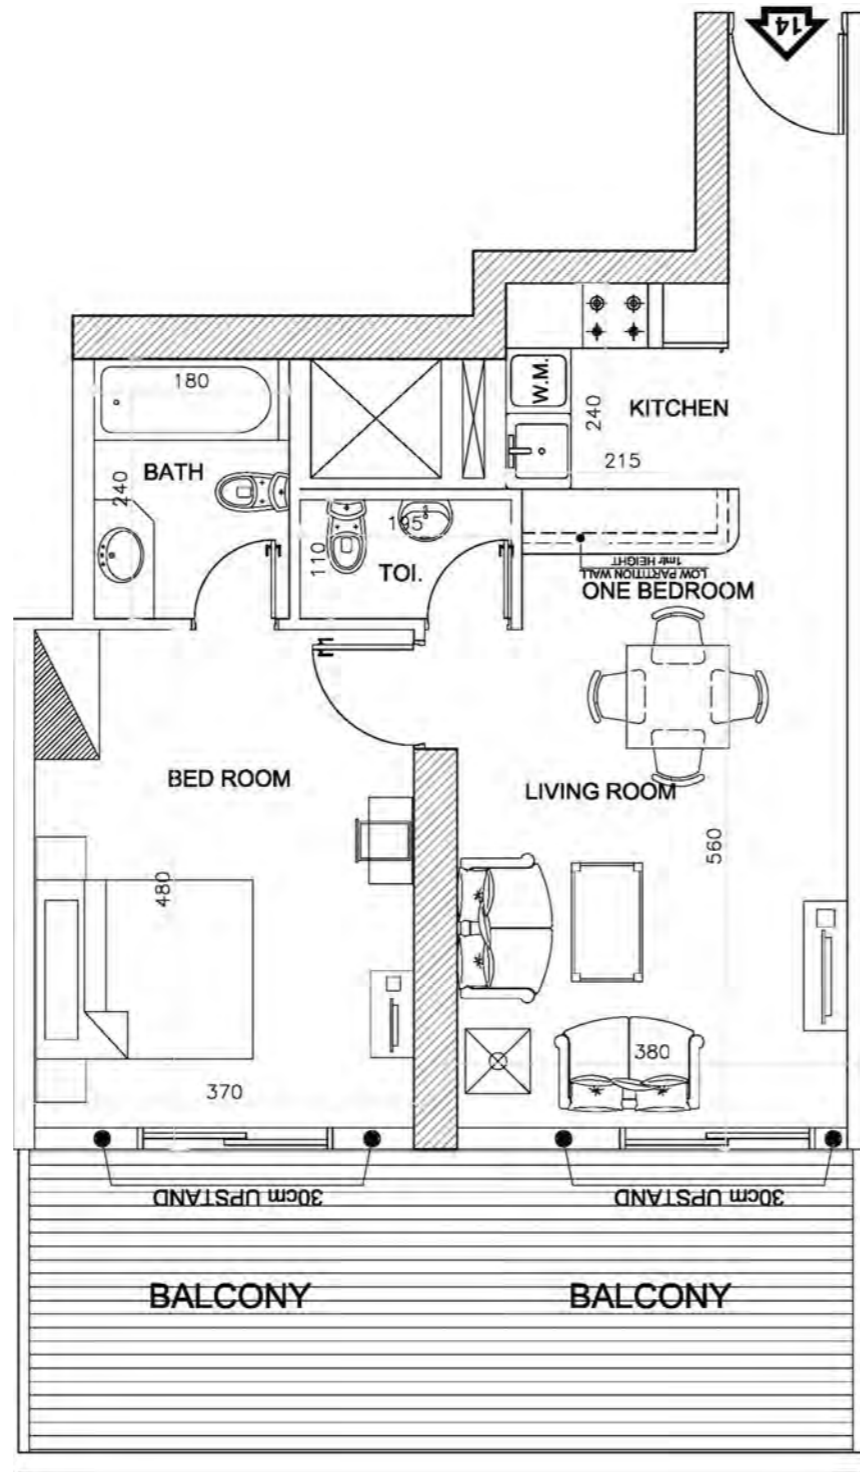

FLAT 10

Total Area

800 SQ.FT.

*Elite*

BUSINESS BAY

One Bedroom

FLAT 11

Total Area

820 SQ.FT.

*Elite*

BUSINESS BAY

One Bedroom

Total Area

860 SQ.FT.

FLAT 12

*Elite*  
BUSINESS BAY

One Bedroom  
FLAT 13

Total Area

860 SQ.FT.

*Elite*  
BUSINESS BAY

One Bedroom  
FLAT 14

Total Area 860 SQ.FT.

*Elite*  
BUSINESS BAY

APARTMENT TYPE 3  
TWO BEDROOM