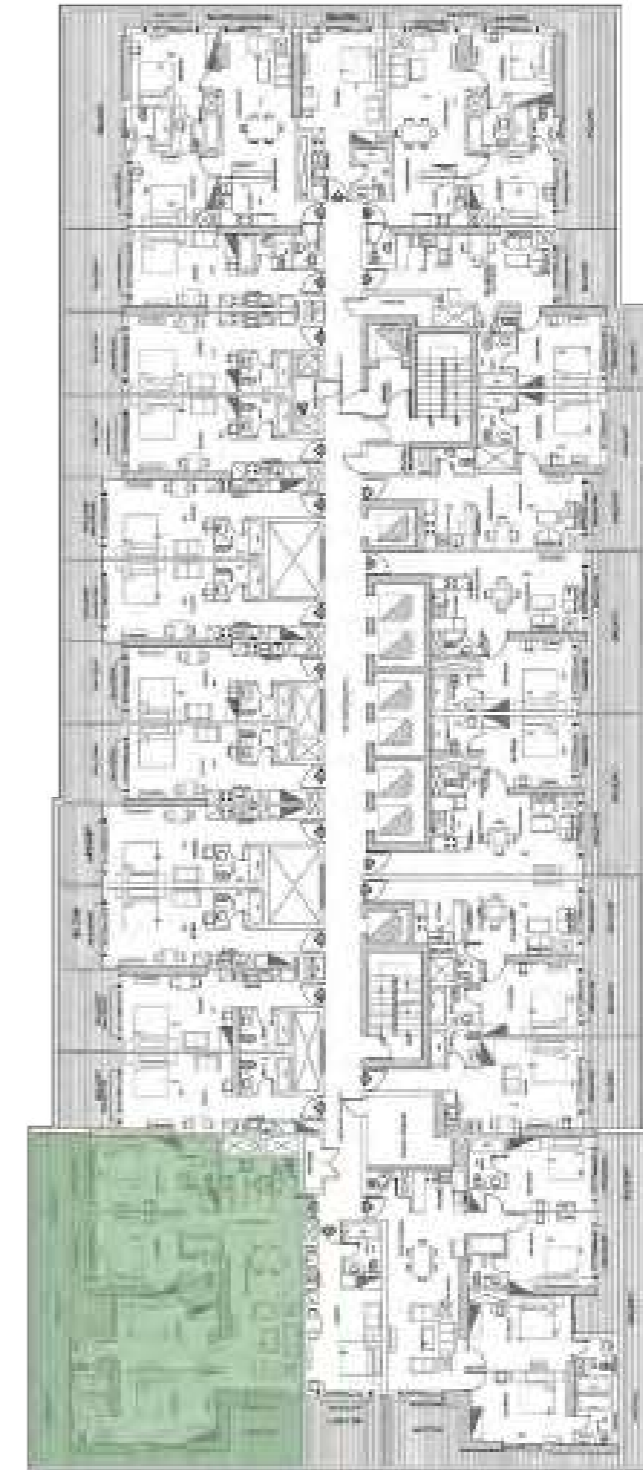

Total Area

1,275 SQ.FT.

*Elite*  
BUSINESS BAY

APARTMENT TYPE 4  
FOUR BEDROOM

*Elite*

BUSINESS BAY

Four Bedroom

FLAT 18

Total Area

2,200 SQ.FT.