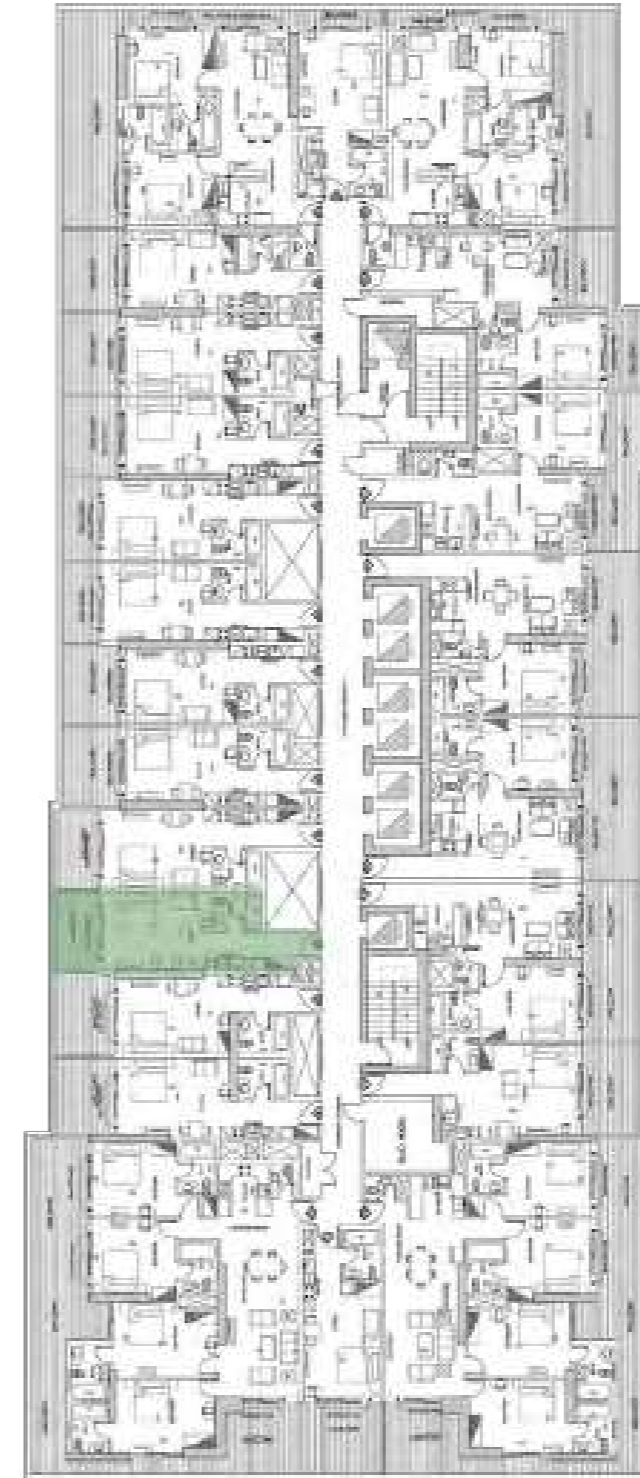

Total Area 410 SQ.FT.

*Elite*  
BUSINESS BAY

Studio  
FLAT 15

Total Area 480 SQ.FT.

*Elite*  
BUSINESS BAY

Studio  
FLAT 17

Total Area 480 SQ.FT.

*Elite*  
BUSINESS BAY

Studio  
FLAT 19

Total Area 490 SQ.FT.

*Elite*  
BUSINESS BAY

Studio  
FLAT 20

**Total Area**

490 SQ.FT.

*Elite*  
BUSINESS BAY

Studio

FLAT 21

Total Area

470 SQ.FT.

*Elite*  
BUSINESS BAY

Studio  
FLAT 22

Total Area 470 SQ.FT.

*Elite*  
BUSINESS BAY

Studio  
FLAT 23