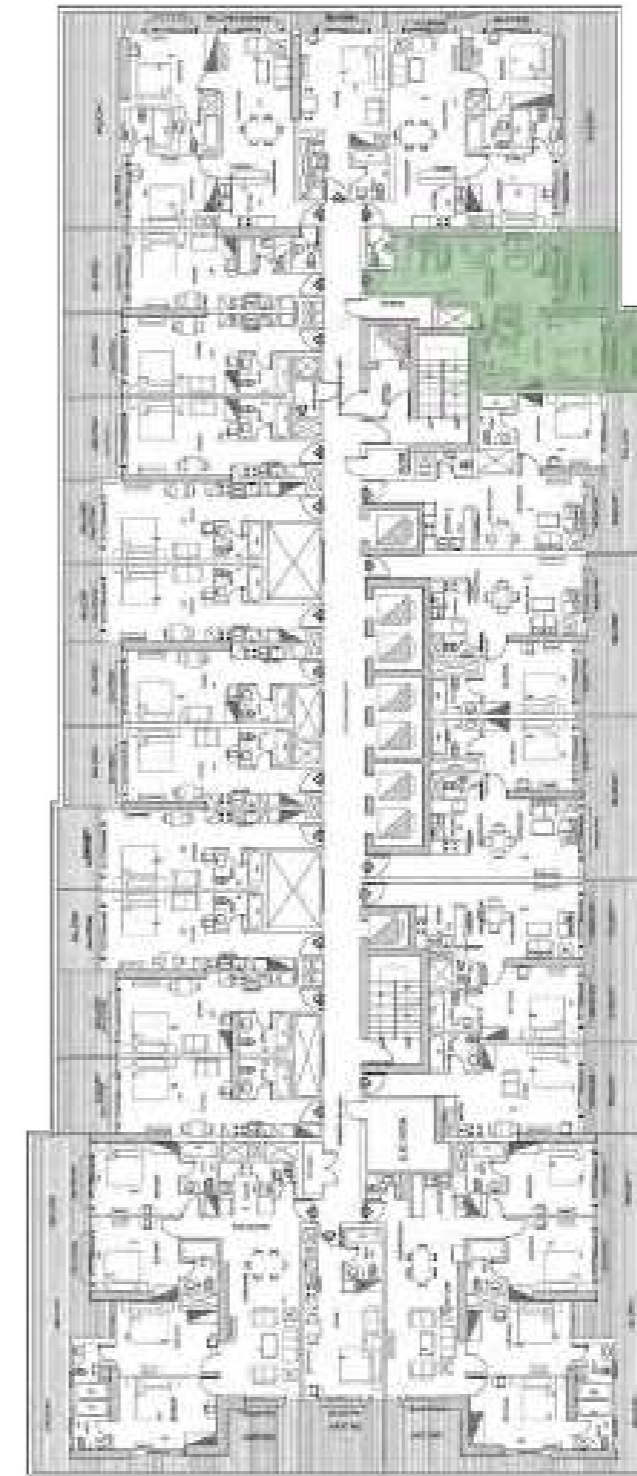

FLAT 21

Total Area

470 SQ.FT.

*Elite*  
BUSINESS BAY

Studio  
FLAT 22

Total Area 470 SQ.FT.

*Elite*  
BUSINESS BAY

Studio  
FLAT 23

Total Area 480 SQ.FT.

*Elite*

BUSINESS BAY

APARTMENT TYPE 2

ONE BEDROOM

*Elite*

BUSINESS BAY

One Bedroom

FLAT 10

Total Area

800 SQ.FT.

*Elite*

BUSINESS BAY

One Bedroom

FLAT 11

Total Area

820 SQ.FT.

*Elite*

BUSINESS BAY

One Bedroom

Total Area

860 SQ.FT.

FLAT 12

*Elite*  
BUSINESS BAY