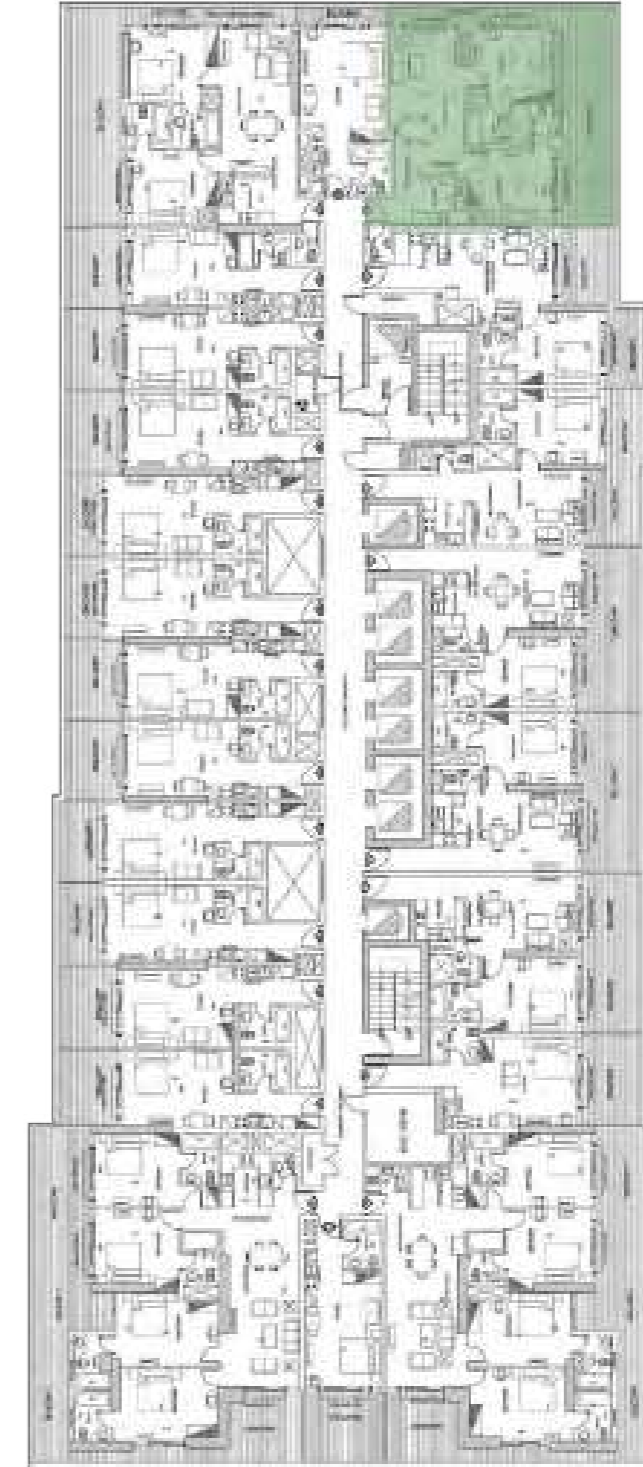

*Elite*  
BUSINESS BAY

Two Bedroom  
FLAT 07

Total Area

1,275 SQ.FT.

*Elite*

BUSINESS BAY

Two Bedroom

FLAT 09

Total Area

1,275 SQ.FT.

*Elite*  
BUSINESS BAY

APARTMENT TYPE 4  
FOUR BEDROOM

*Elite*

BUSINESS BAY

Four Bedroom

FLAT 18