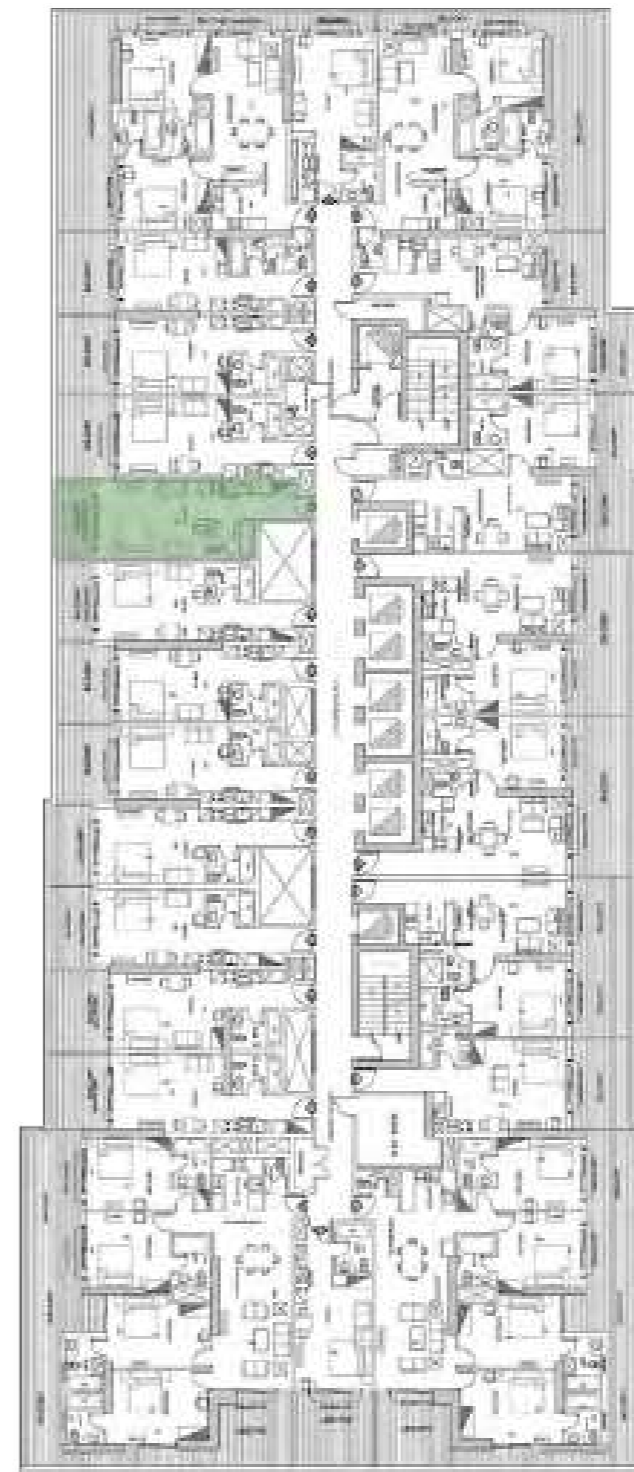

*Elite*  
BUSINESS BAY

*Elite*  
BUSINESS BAY

APARTMENT TYPE 1  
STUDIO

*Elite*  
BUSINESS BAY

Studio  
FLAT 01

Total Area

480 SQ.FT.

*Elite*  
BUSINESS BAY

Studio  
FLAT 02

Total Area 460 SQ.FT.

*Elite*  
BUSINESS BAY

Studio  
FLAT 03

Total Area 460 SQ.FT.

*Elite*  
BUSINESS BAY

Studio  
FLAT 04

Total Area 490 SQ.FT.

*Elite*  
BUSINESS BAY

Studio  
FLAT 05

Total Area 490 SQ.FT.

*Elite*  
BUSINESS BAY

Studio  
FLAT 06

Total Area 460 SQ.FT.

*Elite*  
BUSINESS BAY

Studio  
FLAT 08

Total Area 410 SQ.FT.

*Elite*  
BUSINESS BAY

Studio  
FLAT 15

Total Area 480 SQ.FT.

*Elite*  
BUSINESS BAY

Studio  
FLAT 17

Total Area 480 SQ.FT.

*Elite*  
BUSINESS BAY