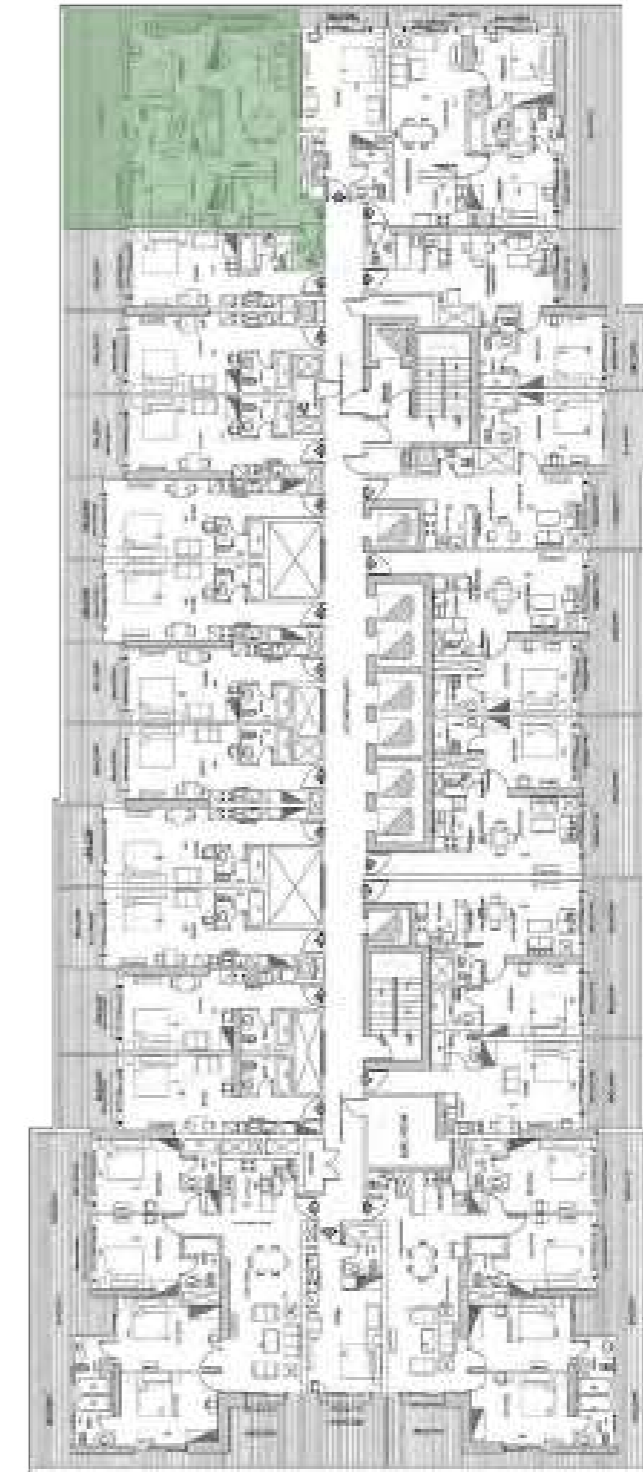

820 SQ.FT.

*Elite*

BUSINESS BAY

One Bedroom

Total Area

860 SQ.FT.

FLAT 12

*Elite*  
BUSINESS BAY

One Bedroom  
FLAT 13

Total Area

860 SQ.FT.

*Elite*  
BUSINESS BAY

One Bedroom  
FLAT 14

Total Area 860 SQ.FT.

*Elite*  
BUSINESS BAY

APARTMENT TYPE 3  
TWO BEDROOM

*Elite*  
BUSINESS BAY

Two Bedroom  
FLAT 07

Total Area

1,275 SQ.FT.

*Elite*

BUSINESS BAY

Two Bedroom

FLAT 09

Total Area

1,275 SQ.FT.

*Elite*  
BUSINESS BAY

APARTMENT TYPE 4  
FOUR BEDROOM

*Elite*

BUSINESS BAY

Four Bedroom

FLAT 18