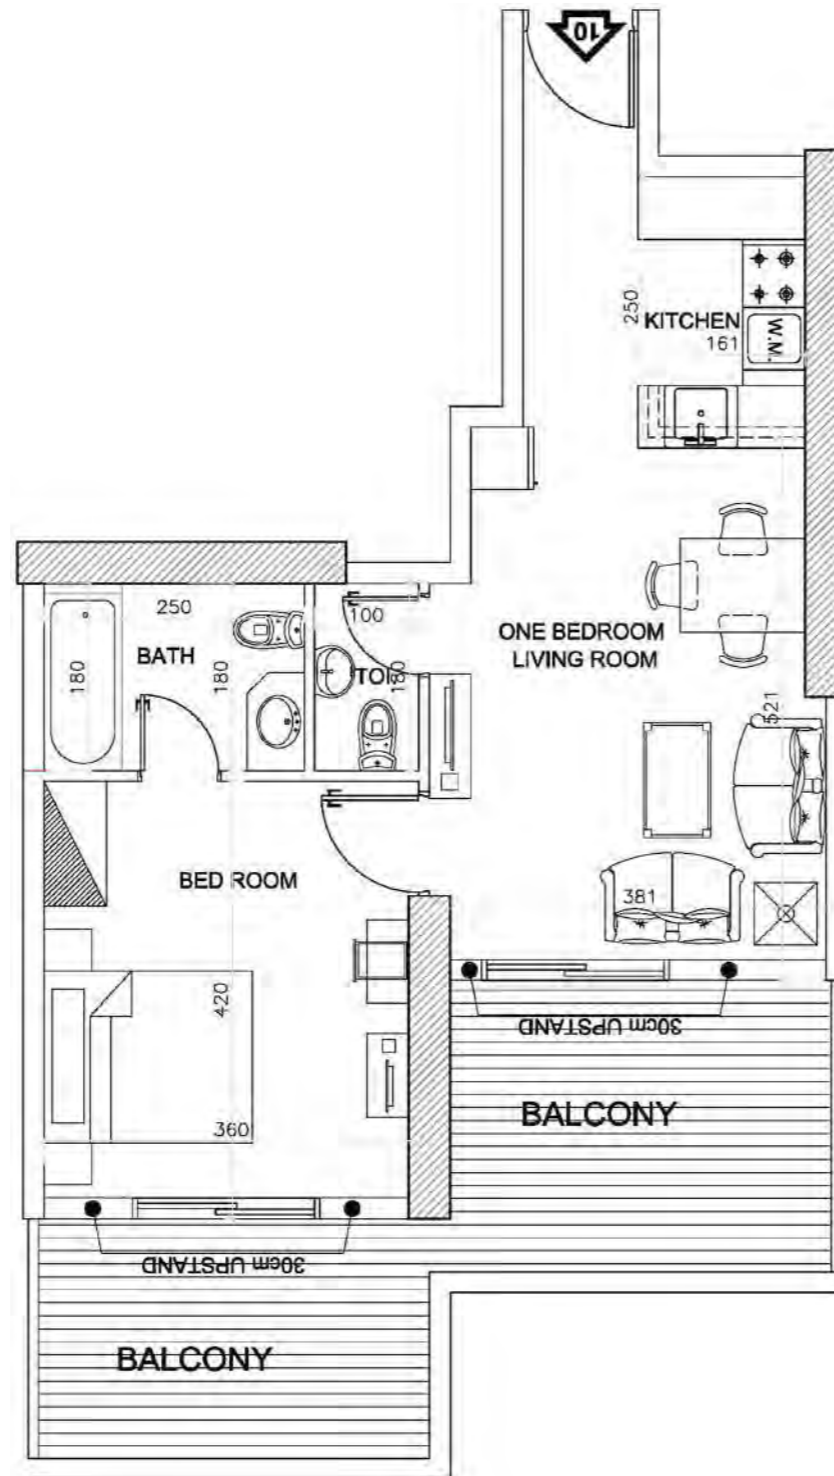

FLAT 21

Total Area

470 SQ.FT.

*Elite*  
BUSINESS BAY

Studio  
FLAT 22

Total Area 470 SQ.FT.

*Elite*  
BUSINESS BAY

Studio  
FLAT 23

Total Area 480 SQ.FT.

*Elite*

BUSINESS BAY

APARTMENT TYPE 2

ONE BEDROOM

*Elite*

BUSINESS BAY

One Bedroom

FLAT 10

Total Area

800 SQ.FT.

*Elite*

BUSINESS BAY

One Bedroom

FLAT 11

Total Area

820 SQ.FT.

*Elite*

BUSINESS BAY

One Bedroom

Total Area

860 SQ.FT.

FLAT 12

*Elite*  
BUSINESS BAY