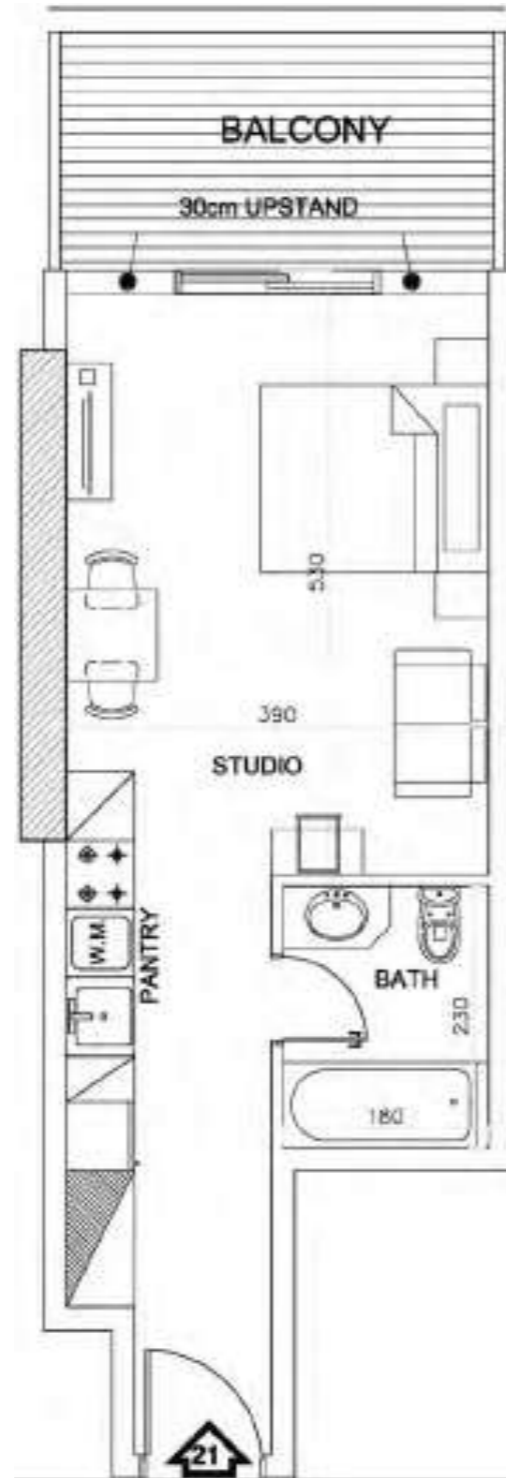

Total Area 410 SQ.FT.

*Elite*  
BUSINESS BAY

Studio  
FLAT 15

Total Area 480 SQ.FT.

*Elite*  
BUSINESS BAY

Studio  
FLAT 17

Total Area 480 SQ.FT.

*Elite*  
BUSINESS BAY

Studio  
FLAT 19

Total Area 490 SQ.FT.

*Elite*  
BUSINESS BAY

Studio  
FLAT 20

**Total Area**

490 SQ.FT.

*Elite*  
BUSINESS BAY

Studio

FLAT 21

Total Area

470 SQ.FT.

*Elite*  
BUSINESS BAY

Studio  
FLAT 22

Total Area 470 SQ.FT.

*Elite*  
BUSINESS BAY

Studio  
FLAT 23

Total Area 480 SQ.FT.

*Elite*

BUSINESS BAY

APARTMENT TYPE 2

ONE BEDROOM

*Elite*

BUSINESS BAY

One Bedroom