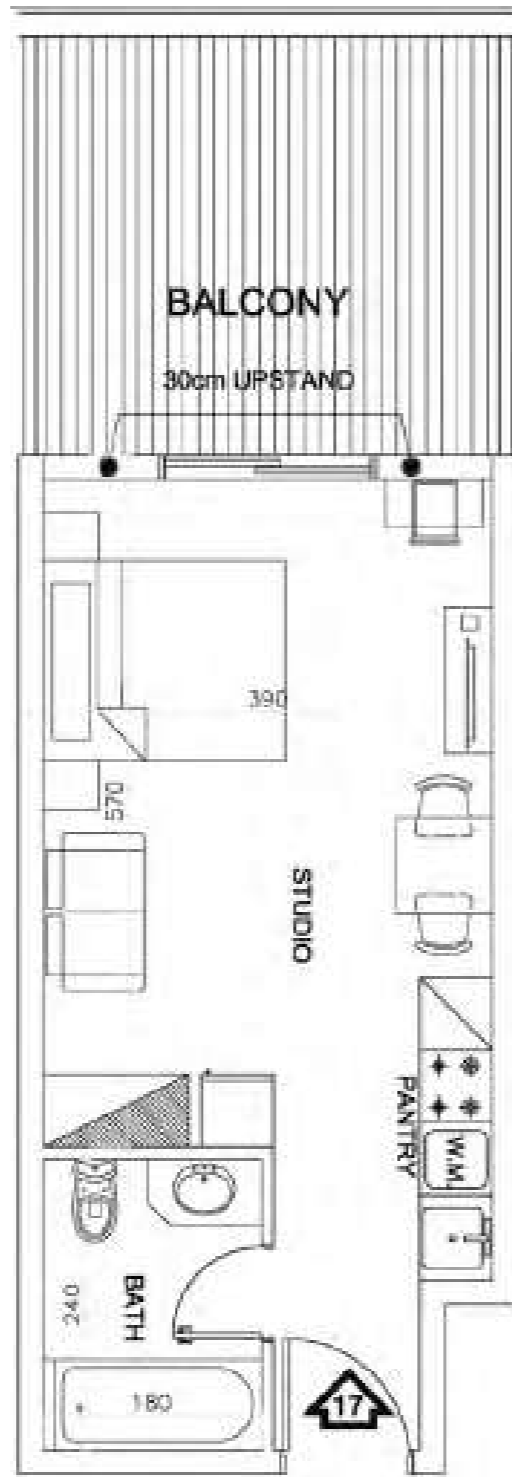

*Elite*  
BUSINESS BAY

Studio  
FLAT 05

Total Area 490 SQ.FT.

*Elite*  
BUSINESS BAY

Studio  
FLAT 06

Total Area 460 SQ.FT.

*Elite*  
BUSINESS BAY

Studio  
FLAT 08

Total Area 410 SQ.FT.

*Elite*  
BUSINESS BAY

Studio  
FLAT 15

Total Area 480 SQ.FT.

*Elite*  
BUSINESS BAY

Studio  
FLAT 17

Total Area 480 SQ.FT.

*Elite*  
BUSINESS BAY

Studio  
FLAT 19

Total Area 490 SQ.FT.

*Elite*  
BUSINESS BAY

Studio  
FLAT 20

**Total Area**

490 SQ.FT.

*Elite*  
BUSINESS BAY

Studio

FLAT 21

Total Area

470 SQ.FT.

*Elite*  
BUSINESS BAY

Studio  
FLAT 22

Total Area 470 SQ.FT.

*Elite*  
BUSINESS BAY

Studio  
FLAT 23