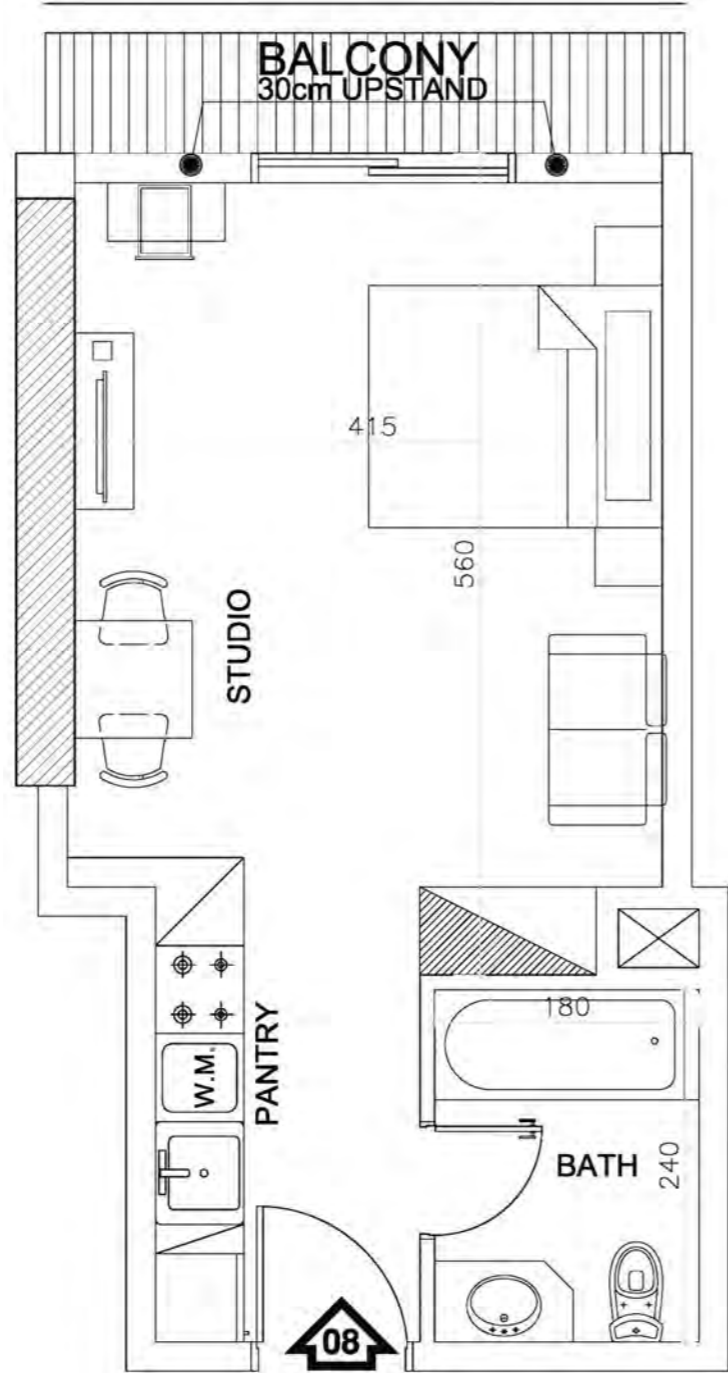

Studio  
FLAT 02

Total Area 460 SQ.FT.

*Elite*  
BUSINESS BAY

Studio  
FLAT 03

Total Area 460 SQ.FT.

*Elite*  
BUSINESS BAY

Studio  
FLAT 04

Total Area 490 SQ.FT.

*Elite*  
BUSINESS BAY

Studio  
FLAT 05

Total Area 490 SQ.FT.

*Elite*  
BUSINESS BAY

Studio  
FLAT 06

Total Area 460 SQ.FT.

*Elite*  
BUSINESS BAY

Studio  
FLAT 08

Total Area 410 SQ.FT.

*Elite*  
BUSINESS BAY

Studio  
FLAT 15

Total Area 480 SQ.FT.

*Elite*  
BUSINESS BAY

Studio  
FLAT 17

Total Area 480 SQ.FT.

*Elite*  
BUSINESS BAY

Studio  
FLAT 19

Total Area 490 SQ.FT.

*Elite*  
BUSINESS BAY

Studio  
FLAT 20

**Total Area**

490 SQ.FT.

*Elite*  
BUSINESS BAY

Studio