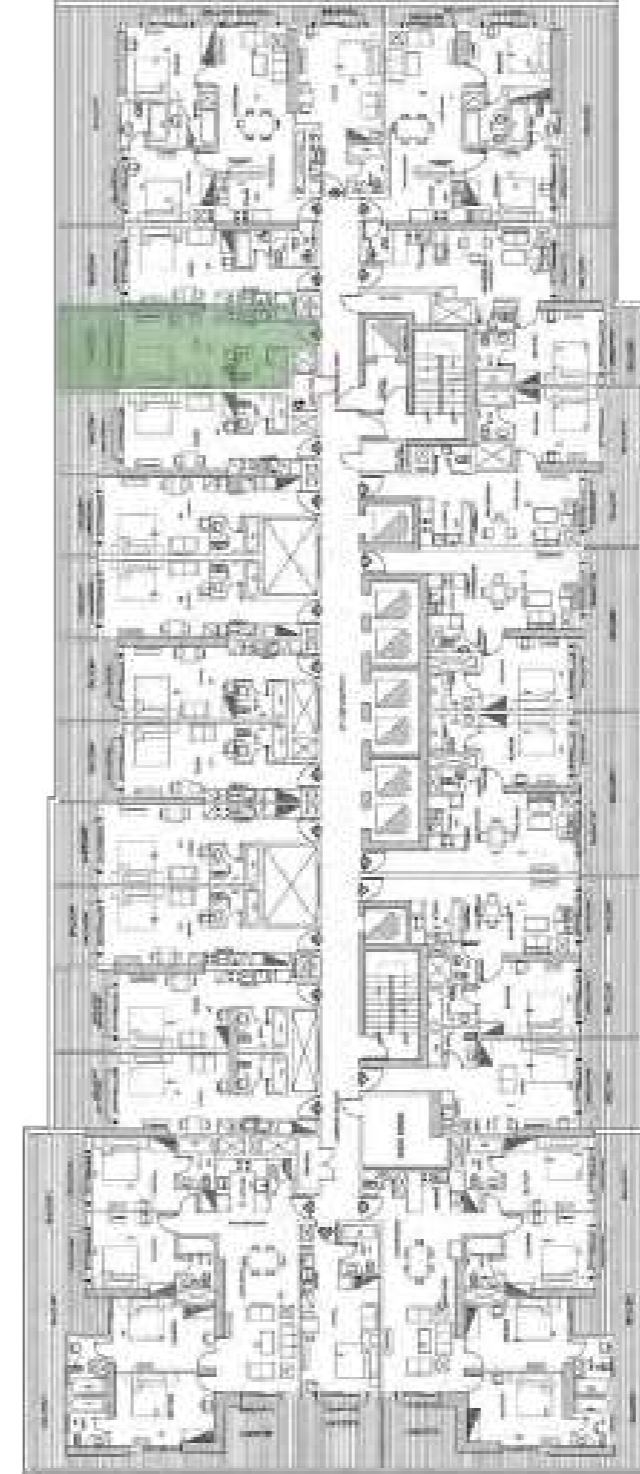

*Elite*  
BUSINESS BAY

*Elite*  
BUSINESS BAY

APARTMENT TYPE 1  
STUDIO

*Elite*  
BUSINESS BAY

Studio  
FLAT 01

Total Area

480 SQ.FT.

*Elite*  
BUSINESS BAY

Studio  
FLAT 02

Total Area 460 SQ.FT.

*Elite*  
BUSINESS BAY

Studio  
FLAT 03

Total Area 460 SQ.FT.

*Elite*  
BUSINESS BAY

Studio  
FLAT 04

Total Area 490 SQ.FT.

*Elite*  
BUSINESS BAY

Studio  
FLAT 05

Total Area 490 SQ.FT.

*Elite*  
BUSINESS BAY

Studio  
FLAT 06

Total Area 460 SQ.FT.

*Elite*  
BUSINESS BAY

Studio  
FLAT 08

Total Area 410 SQ.FT.

*Elite*  
BUSINESS BAY

Studio  
FLAT 15

Total Area 480 SQ.FT.

*Elite*  
BUSINESS BAY

Studio  
FLAT 17

Total Area 480 SQ.FT.

*Elite*  
BUSINESS BAY