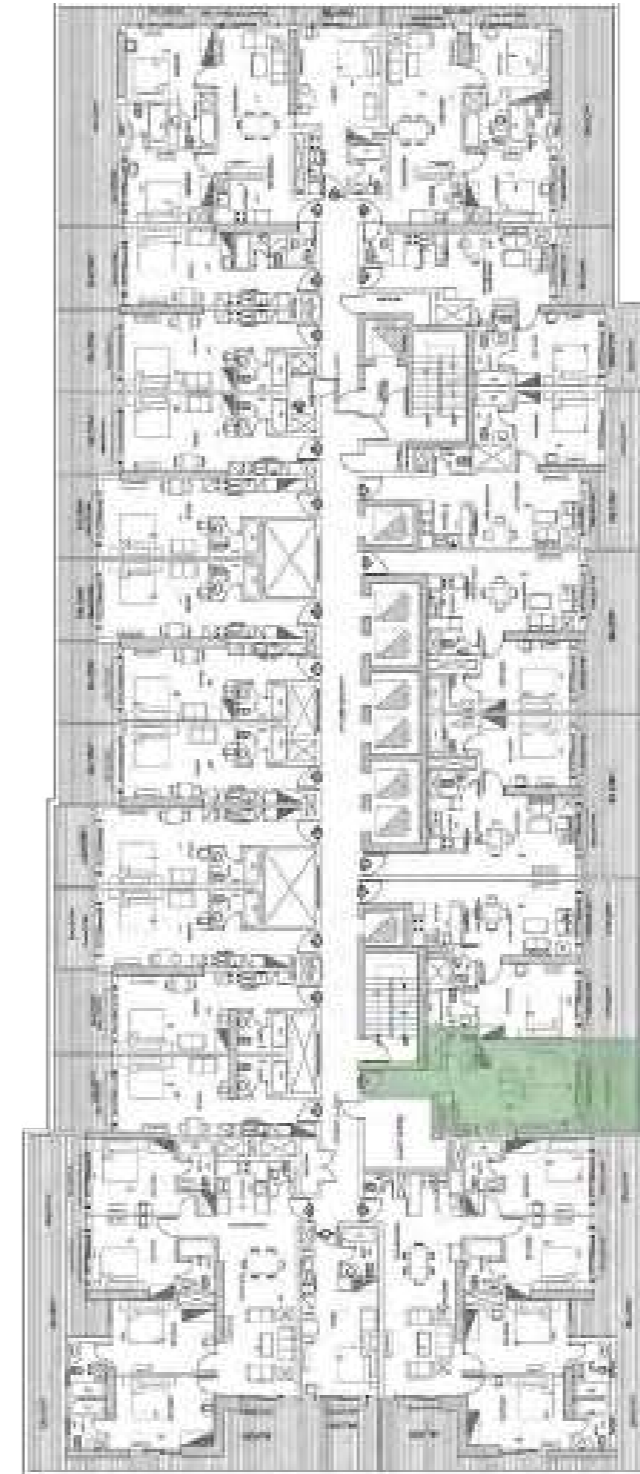

Studio  
FLAT 02

Total Area 460 SQ.FT.

*Elite*  
BUSINESS BAY

Studio  
FLAT 03

Total Area 460 SQ.FT.

*Elite*  
BUSINESS BAY

Studio  
FLAT 04

Total Area 490 SQ.FT.

*Elite*  
BUSINESS BAY

Studio  
FLAT 05

Total Area 490 SQ.FT.

*Elite*  
BUSINESS BAY

Studio  
FLAT 06

Total Area 460 SQ.FT.

*Elite*  
BUSINESS BAY

Studio  
FLAT 08

Total Area 410 SQ.FT.

*Elite*  
BUSINESS BAY

Studio  
FLAT 15

Total Area 480 SQ.FT.

*Elite*  
BUSINESS BAY

Studio  
FLAT 17

Total Area 480 SQ.FT.

*Elite*  
BUSINESS BAY

Studio  
FLAT 19

Total Area 490 SQ.FT.

*Elite*  
BUSINESS BAY

Studio  
FLAT 20

**Total Area**

490 SQ.FT.

*Elite*  
BUSINESS BAY

Studio