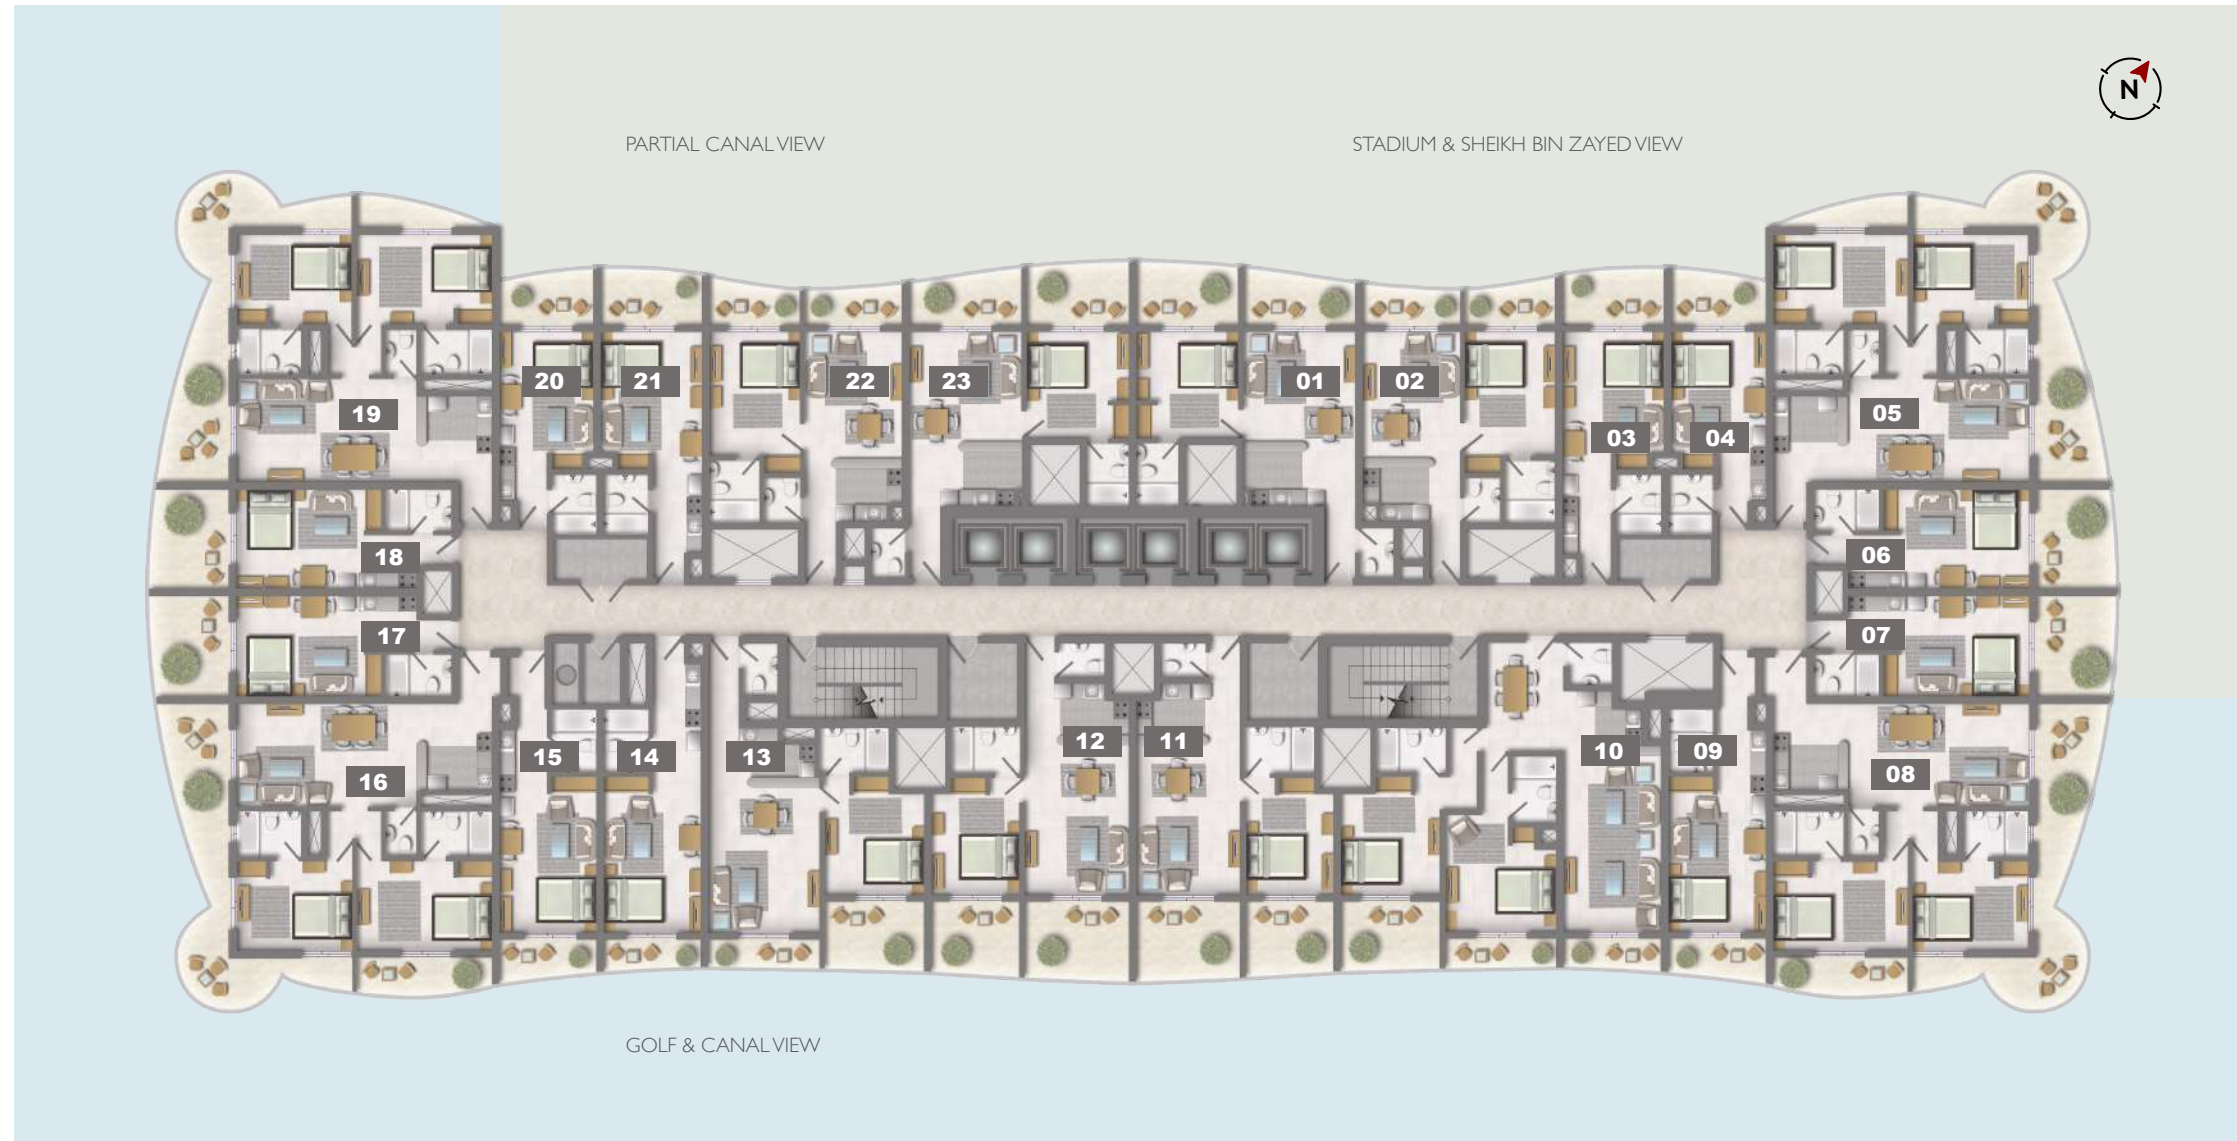

Titans Developers presents to you, the latest residential project in the distinguished area of Dubai Sports city, Hera Tower, offering unique homes at an affordable price.

FLOORPLANS

STUDIO

TYPE	A - 6, 7, 17, 18
AREA	408 sq. ft.

TYPE	B - 14
AREA	400 sq. ft.

STUDIO

TYPE	C - 3,21
AREA	400 sq. ft.

TYPE	D - 9
AREA	402 sq. ft.

STUDIO

TYPE	E - 15
AREA	400 sq. ft.

TYPE	F - 4,20
AREA	340 sq. ft.

1 BEDROOM

TYPE	A - 11, 12
AREA	760 sq. ft.

TYPE	B - 13
AREA	750 sq. ft.

1 BEDROOM

TYPE	C - 1,23
AREA	715 sq. ft.

TYPE	D - 2,22
AREA	630 sq. ft.

2 BEDROOM

TYPE	A - 8, 16
AREA	1,215 sq. ft.

TYPE	B - 5, 19
AREA	1,180 sq. ft.