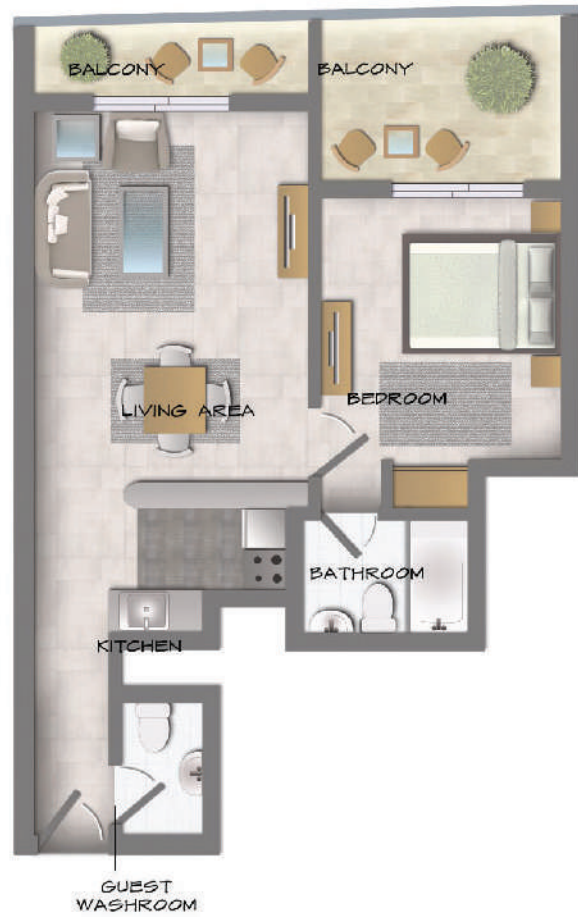

Titans Developers presents to you, the latest residential project in the distinguished area of Dubai Sports city, Hera Tower, offering unique homes at an affordable price.

FLOORPLANS

STUDIO

TYPE	A - 6, 7, 17, 18
AREA	408 sq. ft.

TYPE	B - 14
AREA	400 sq. ft.

STUDIO

TYPE	C - 3,21
AREA	400 sq. ft.

TYPE	D - 9
AREA	402 sq. ft.

STUDIO

TYPE	E - 15
AREA	400 sq. ft.

TYPE	F - 4,20
AREA	340 sq. ft.

1 BEDROOM

TYPE	A - 11, 12
AREA	760 sq. ft.

TYPE	B - 13
AREA	750 sq. ft.

1 BEDROOM

TYPE	C - 1,23
AREA	715 sq. ft.

TYPE	D - 2,22
AREA	630 sq. ft.

2 BEDROOM

TYPE	A - 8, 16
AREA	1,215 sq. ft.

TYPE	B - 5, 19
AREA	1,180 sq. ft.