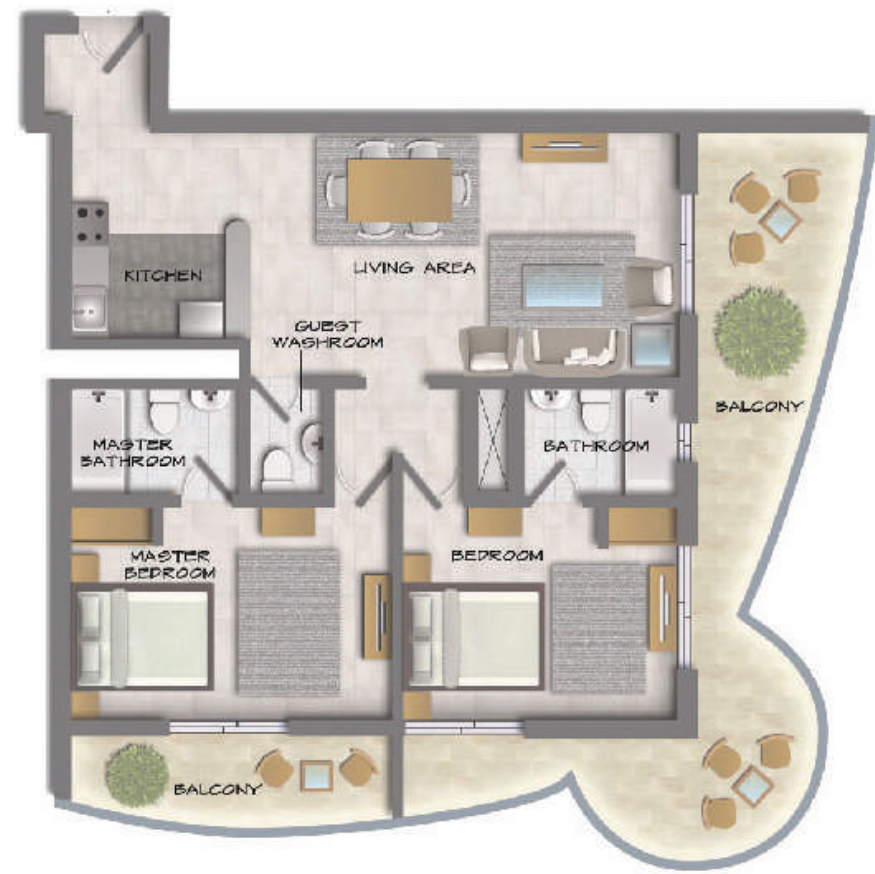

Titans Developers presents to you, the latest residential project in the distinguished area of Dubai Sports city, Hera Tower, offering unique homes at an affordable price.

FLOORPLANS

STUDIO

TYPE	A - 6, 7, 17, 18
AREA	408 sq. ft.

TYPE	B - 14
AREA	400 sq. ft.

STUDIO

TYPE	C - 3,21
AREA	400 sq. ft.

TYPE	D - 9
AREA	402 sq. ft.

STUDIO

TYPE	E - 15
AREA	400 sq. ft.

TYPE	F - 4,20
AREA	340 sq. ft.

1 BEDROOM

TYPE	A - 11, 12
AREA	760 sq. ft.

TYPE	B - 13
AREA	750 sq. ft.

1 BEDROOM

TYPE	C - 1,23
AREA	715 sq. ft.

TYPE	D - 2,22
AREA	630 sq. ft.

2 BEDROOM

TYPE	A - 8, 16
AREA	1,215 sq. ft.

TYPE	B - 5, 19
AREA	1,180 sq. ft.