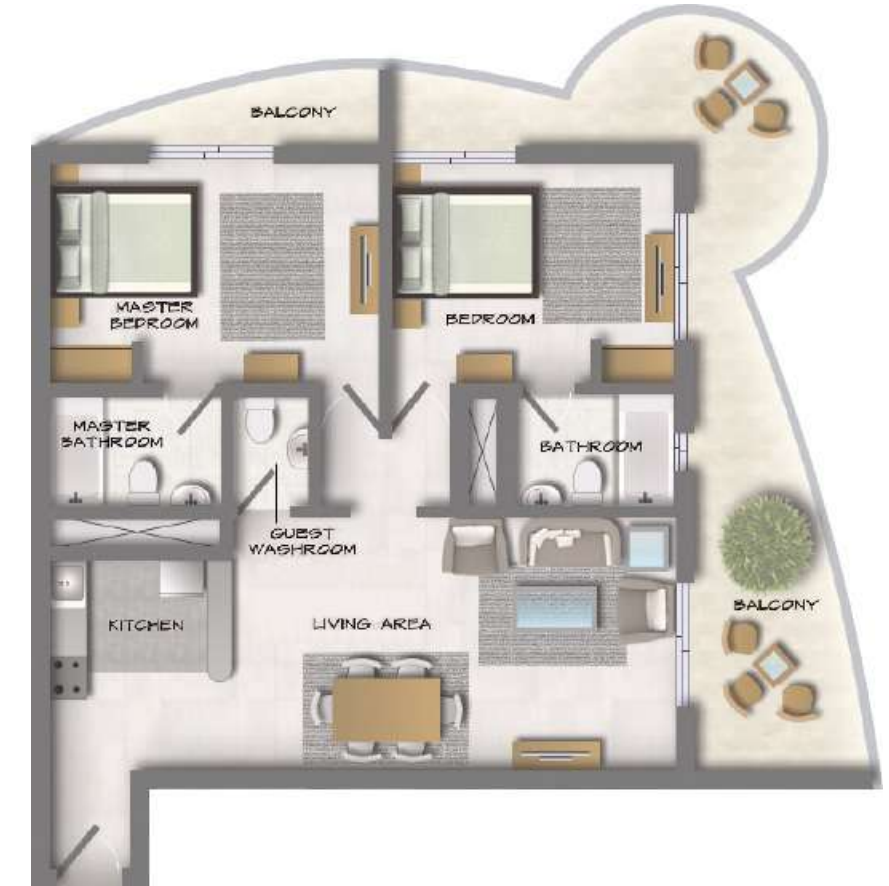

Titans Developers presents to you, the latest residential project in the distinguished area of Dubai Sports city, Hera Tower, offering unique homes at an affordable price.

FLOORPLANS

STUDIO

TYPE	A - 6, 7, 17, 18
AREA	408 sq. ft.

TYPE	B - 14
AREA	400 sq. ft.

STUDIO

TYPE	C - 3,21
AREA	400 sq. ft.

TYPE	D - 9
AREA	402 sq. ft.

STUDIO

TYPE	E - 15
AREA	400 sq. ft.

TYPE	F - 4,20
AREA	340 sq. ft.

1 BEDROOM

TYPE	A - 11, 12
AREA	760 sq. ft.

TYPE	B - 13
AREA	750 sq. ft.

1 BEDROOM

TYPE	C - 1,23
AREA	715 sq. ft.

TYPE	D - 2,22
AREA	630 sq. ft.

2 BEDROOM

TYPE	A - 8, 16
AREA	1,215 sq. ft.

TYPE	B - 5, 19
AREA	1,180 sq. ft.

2 BEDROOM

TYPE	C - 10
AREA	1,165 sq. ft.

CONTACT US

Toll Free : 800 37373

Hotline : +971 52 754 3244

Email : sales@drehomes.com

Visit Us For More Info:-

<https://drehomes.com/property/titans-hera-tower-dubai/>