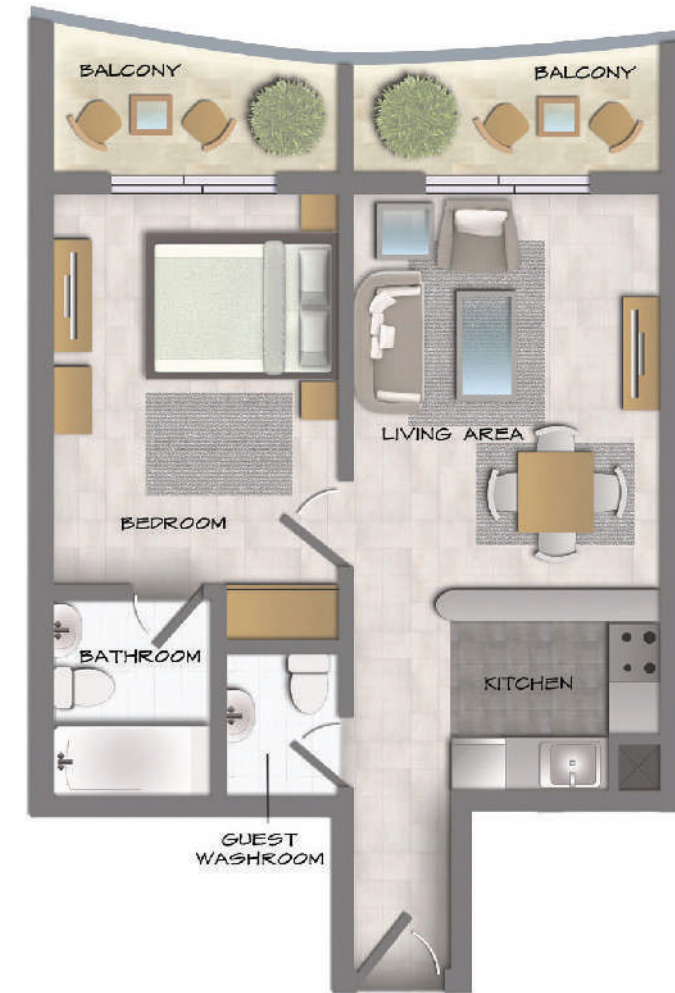

Titans Developers presents to you, the latest residential project in the distinguished area of Dubai Sports city, Hera Tower, offering unique homes at an affordable price.

FLOORPLANS

STUDIO

TYPE	A - 6, 7, 17, 18
AREA	408 sq. ft.

TYPE	B - 14
AREA	400 sq. ft.

STUDIO

TYPE	C - 3,21
AREA	400 sq. ft.

TYPE	D - 9
AREA	402 sq. ft.

STUDIO

TYPE	E - 15
AREA	400 sq. ft.

TYPE	F - 4,20
AREA	340 sq. ft.

1 BEDROOM

TYPE	A - 11, 12
AREA	760 sq. ft.

TYPE	B - 13
AREA	750 sq. ft.

1 BEDROOM

TYPE	C - 1,23
AREA	715 sq. ft.

TYPE	D - 2,22
AREA	630 sq. ft.

2 BEDROOM

TYPE	A - 8, 16
AREA	1,215 sq. ft.

TYPE	B - 5, 19
AREA	1,180 sq. ft.