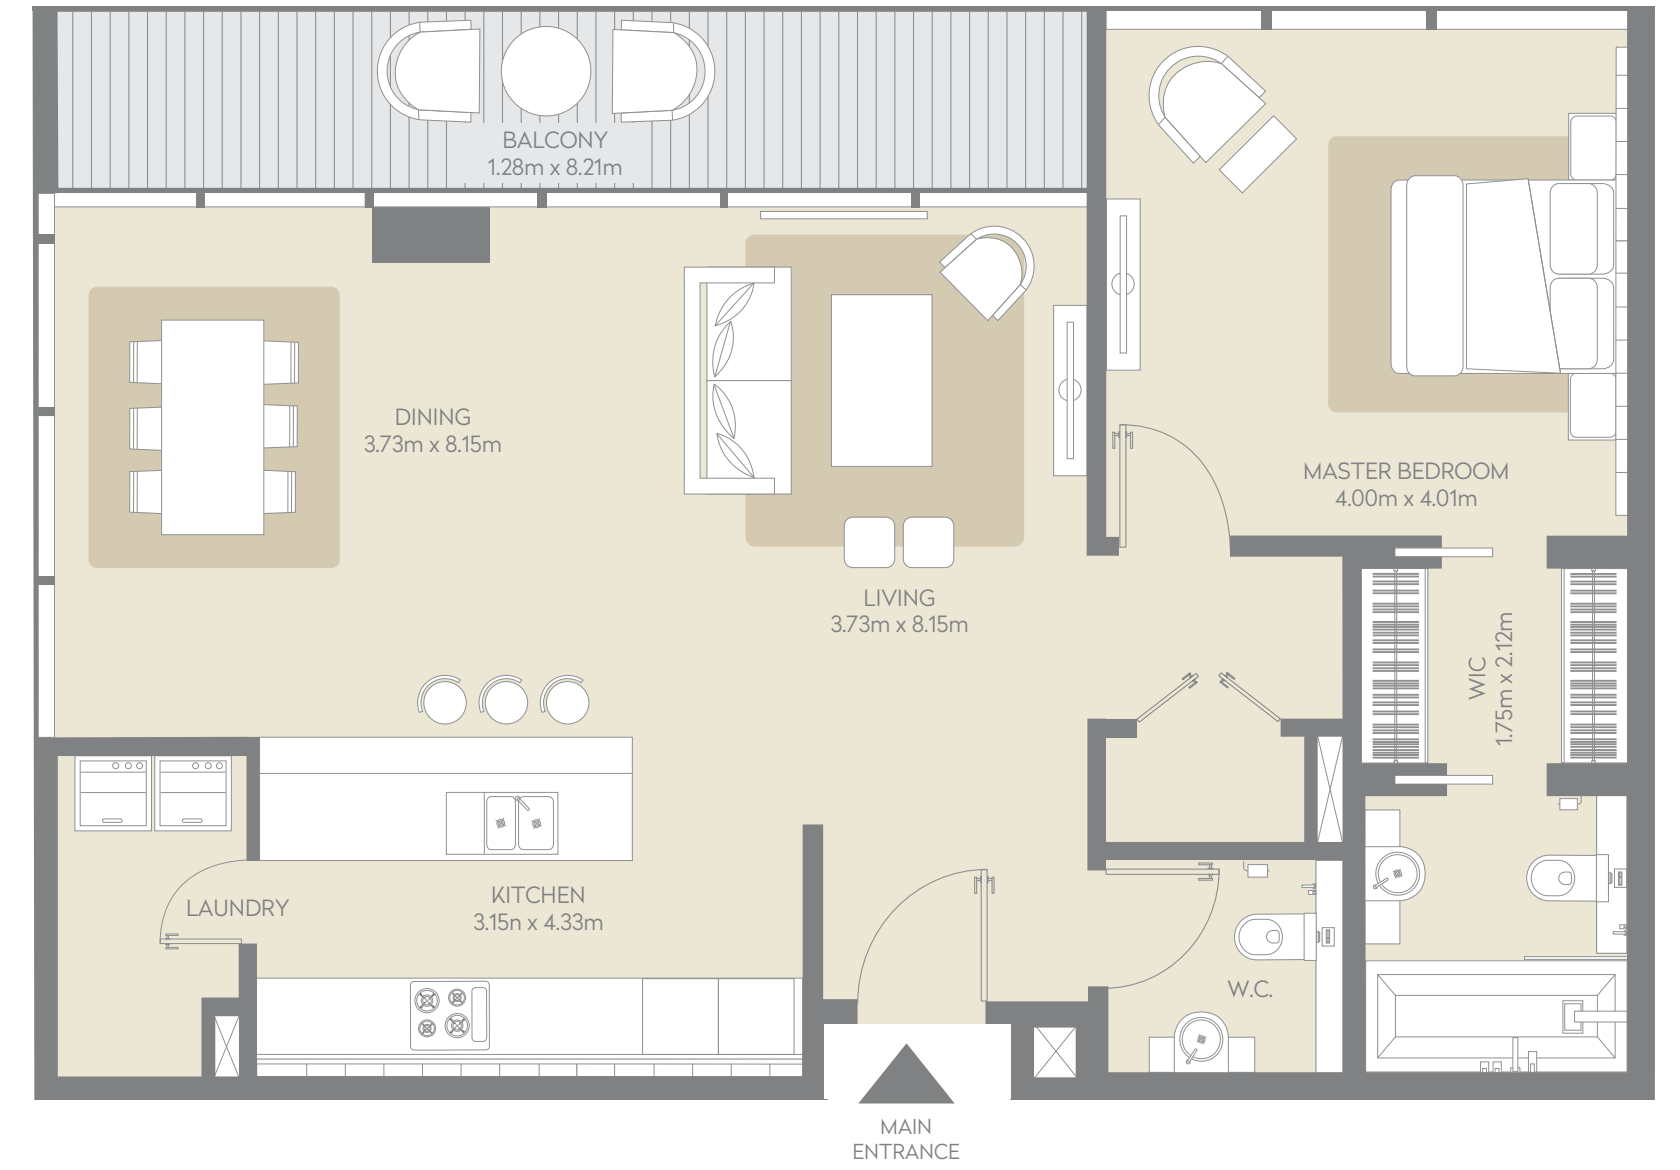

1017 Sq. ft.

Balcony

142 Sq. ft.

Total

1159 Sq. ft.

Type B View

Courtyard and Garden

FLOOR LEVEL	
	6th level
503	5th level
403	4th level
303	3rd level
203	2nd level
103	1st level

TO DUBAI MALL

TO JUMEIRAH 1

1 BEDROOM APARTMENT | TYPE B2.1

Levels 1, 2, 3, 4, 5 and 6

1 BEDROOM APARTMENT | TYPE B2.2

Levels 1, 2 and 3

6 Units

102, 202, 302, 402, 502, 602

Net Area

1022 Sq. ft.

Balcony

137 Sq. ft.

Total

1159 Sq. ft.

Type B2.1 View

Al Mustaqbal Street