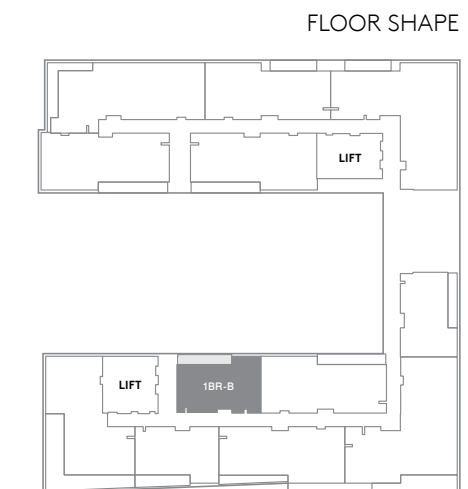

1017 Sq. ft.

Balcony

142 Sq. ft.

Total

1159 Sq. ft.

Type B View

Courtyard and Garden

FLOOR LEVEL	
	6th level
503	5th level
403	4th level
303	3rd level
203	2nd level
103	1st level

TO DUBAI MALL

TO JUMEIRAH 1

1 BEDROOM APARTMENT | TYPE B2.1

Levels 1, 2, 3, 4, 5 and 6

1 BEDROOM APARTMENT | TYPE B2.2

Levels 1, 2 and 3

6 Units

102, 202, 302, 402, 502, 602

Net Area

1022 Sq. ft.

Balcony

137 Sq. ft.

Total

1159 Sq. ft.

Type B2.1 View

Al Mustaqbal Street