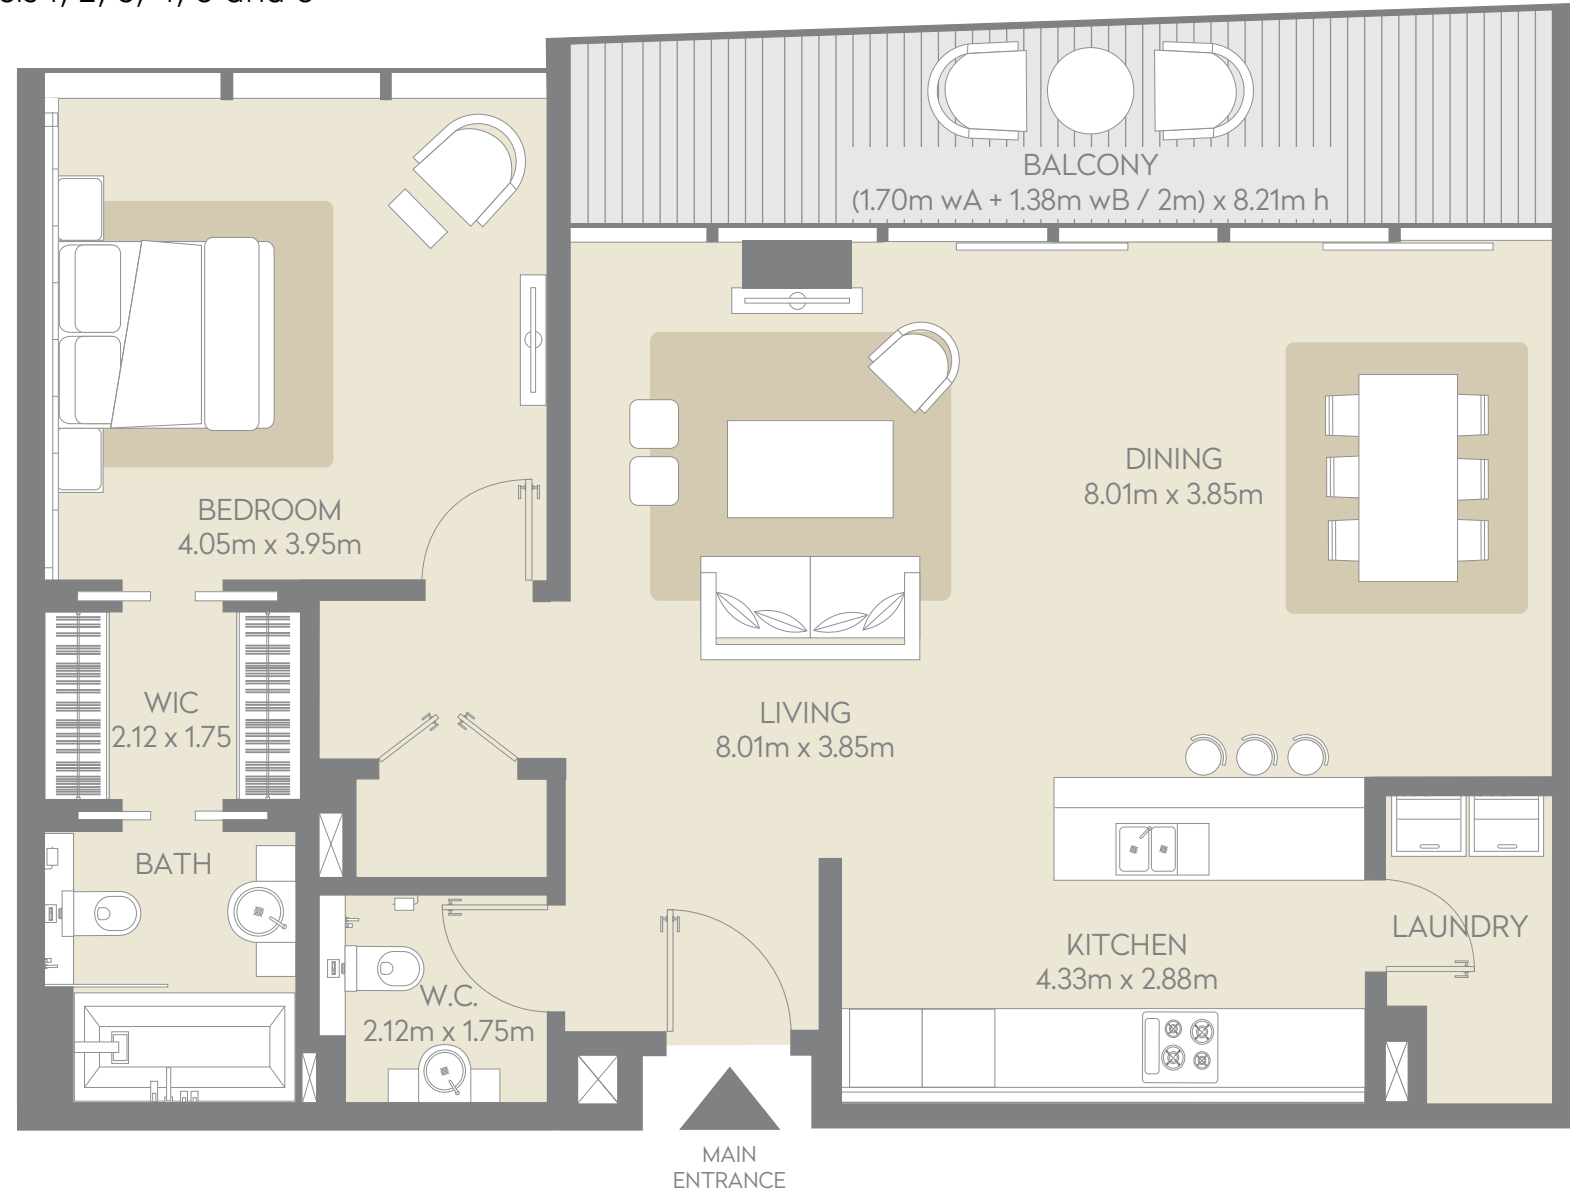

1017 Sq. ft.

Balcony

142 Sq. ft.

Total

1159 Sq. ft.

Type B View

Courtyard and Garden

FLOOR LEVEL	
	6th level
503	5th level
403	4th level
303	3rd level
203	2nd level
103	1st level

TO DUBAI MALL

TO JUMEIRAH 1

1 BEDROOM APARTMENT | TYPE B2.1

Levels 1, 2, 3, 4, 5 and 6

1 BEDROOM APARTMENT | TYPE B2.2

Levels 1, 2 and 3

6 Units

102, 202, 302, 402, 502, 602

Net Area

1022 Sq. ft.

Balcony

137 Sq. ft.

Total

1159 Sq. ft.

Type B2.1 View

Al Mustaqbal Street