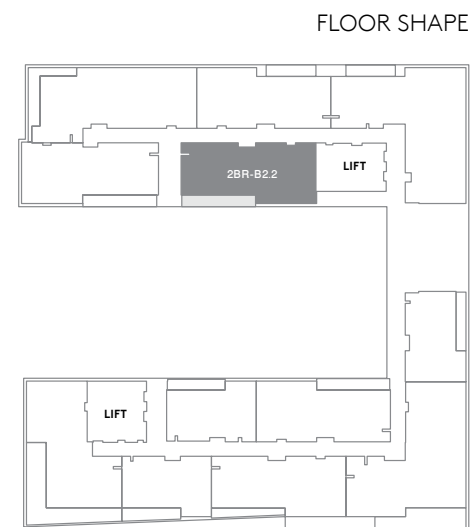

182 Sq. ft.

Total

1739 Sq. ft.

Type B2.1 View

Courtyard and Garden

FLOOR LEVEL	
	6th level
505	5th level
405	4th level
305	3rd level
205	2nd level
105	1st level

TO DUBAI MALL

TO JUMEIRAH 1

Total

1757 Sq. ft.

Type B2.2 View

Courtyard and Garden

FLOOR LEVEL	
606	6th level
509	5th level
409	4th level
310	3rd level
210	2nd level
110	1st level

TO DUBAI MALL

TO JUMEIRAH 1

2 BEDROOM APARTMENT | TYPE B3