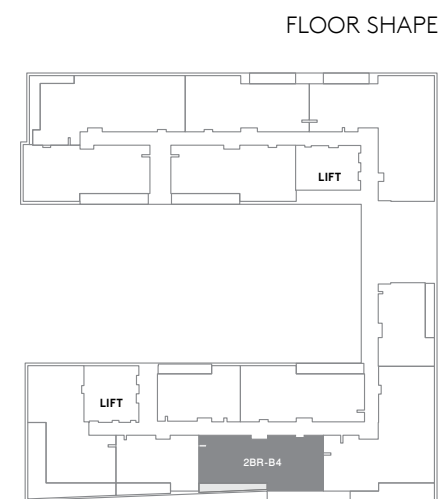

Type B4 View

Al Mustaqbal Street

FLOOR LEVEL	
603	6th level
504	5th level
404	4th level
304	3rd level
204	2nd level
104	1st level

TO DUBAI MALL

TO JUMEIRAH 1

2 BEDROOM APARTMENT | TYPE H

Levels 1, 2, 3, 4, 5 and 6