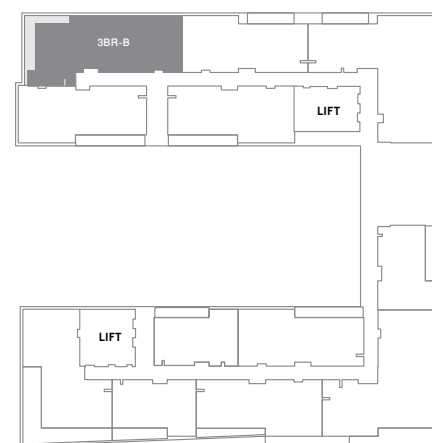

Type B View

Burj Khalifa and Al Salam Street

FLOOR LEVEL

607	6th level
510	5th level
410	4th level
311	3rd level
211	2nd level
111	1st level

FLOOR SHAPE

TO DUBAI MALL

TO JUMEIRAH 1

3 BEDROOM APARTMENT | TYPE I