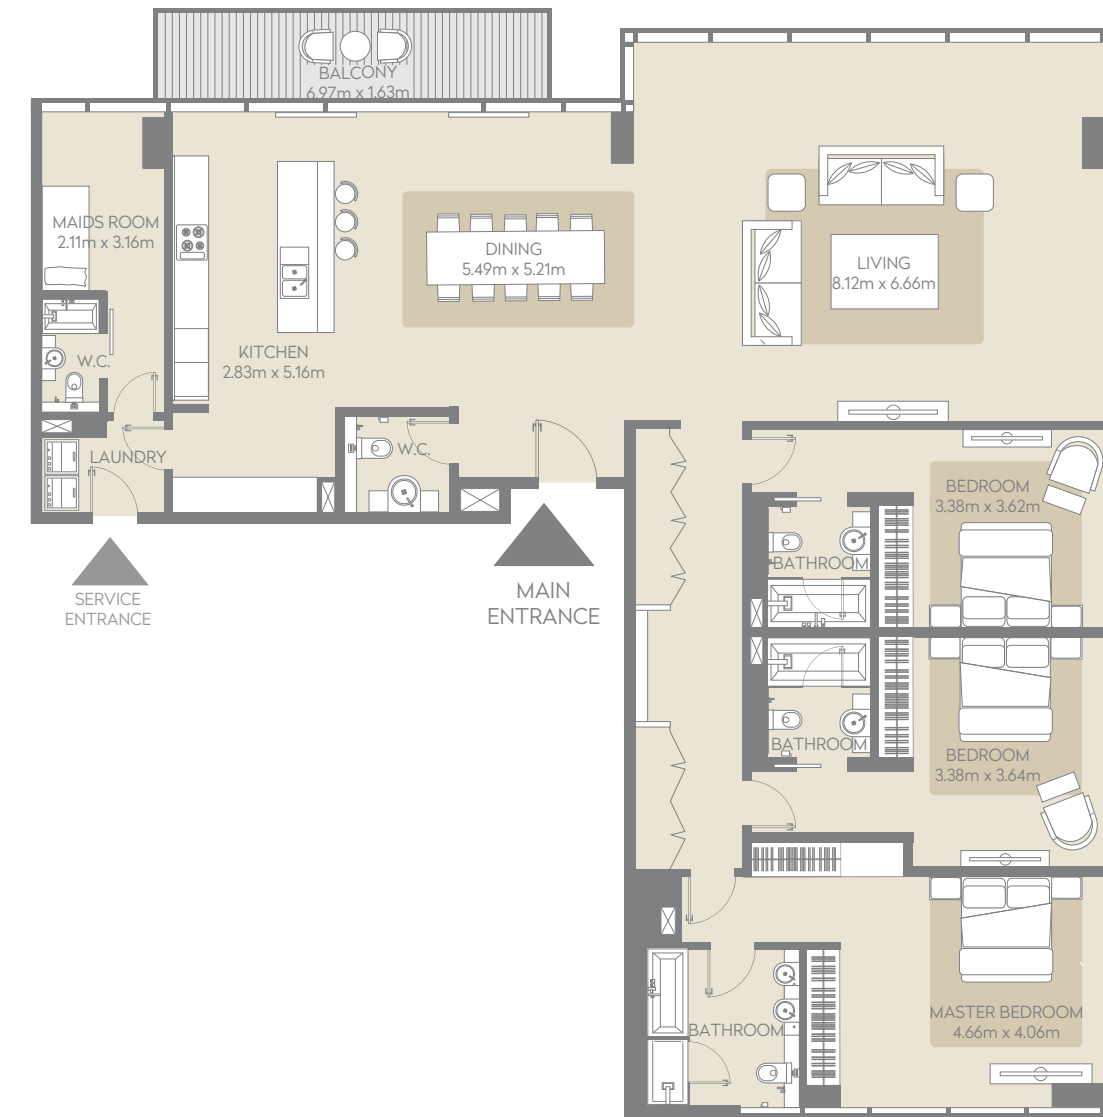

3 BEDROOM APARTMENT | TYPE I

Levels 1, 2, 3, 4, 5 and 6

6 Units

108, 208, 308, 407, 507, 604

Net Area

2517 Sq. ft.

Balcony

122 Sq. ft.

Total

2639 Sq. ft.

Type I View

Burj Khalifa and Al Salam Street

FLOOR LEVEL

604	6th level
507	5th level
407	4th level
308	3rd level
208	2nd level
108	1st level