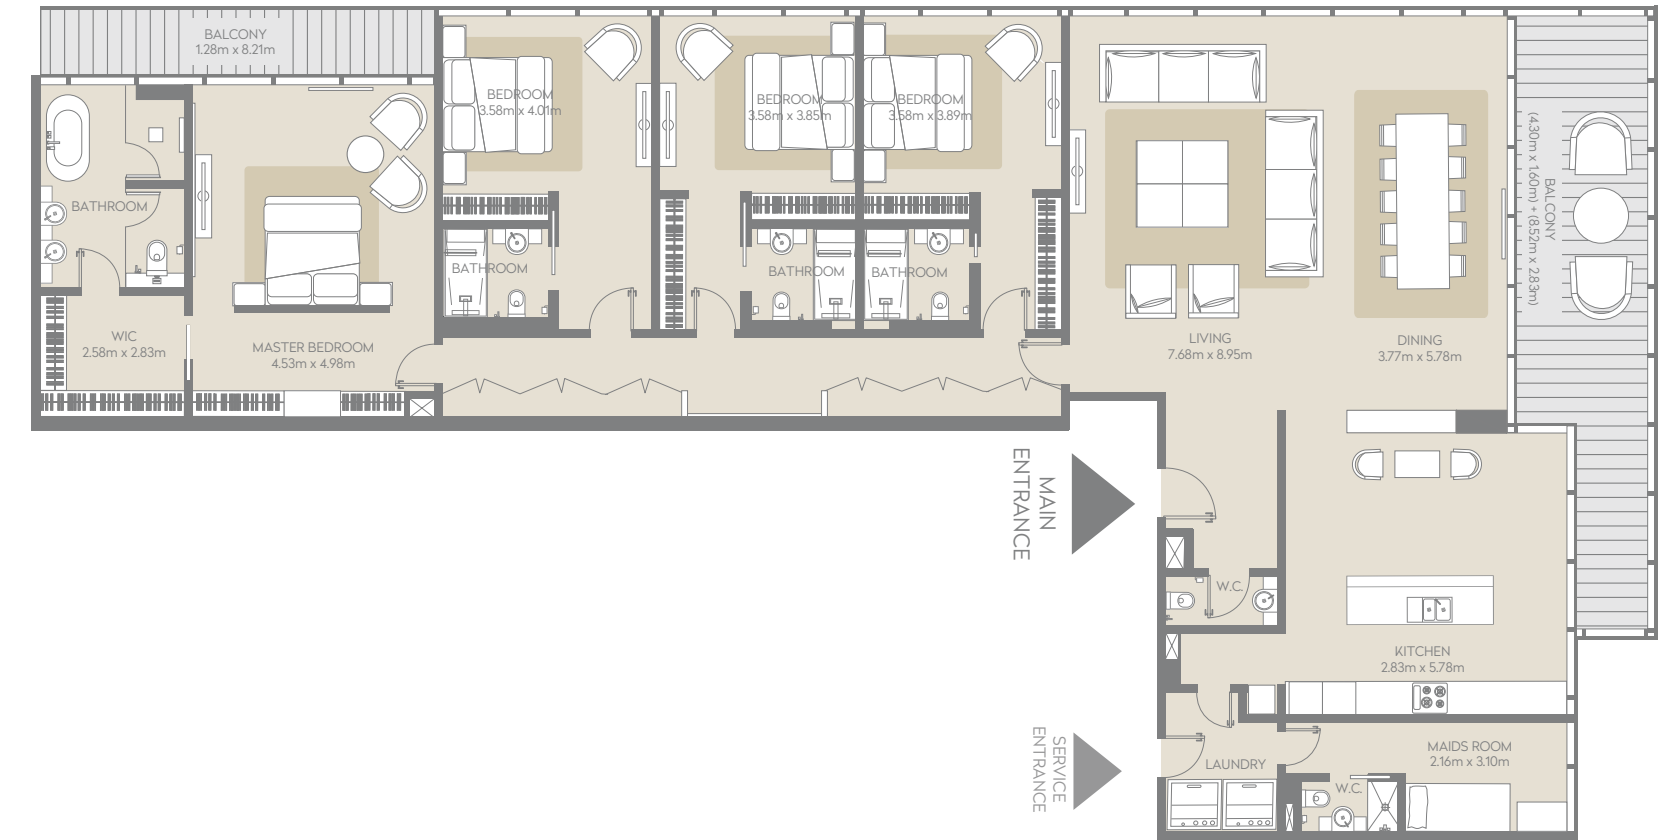

4 BEDROOM APARTMENT | TYPE A

Levels 4 and 5