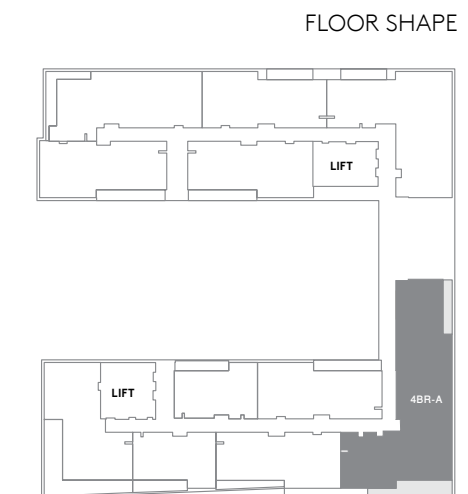

2 Units

406, 506

Net Area

3383 Sq. ft.

Balcony

447 Sq. ft.

Total

3830 Sq. ft.

Type J View

Al Mustaqbal Street and
Massar Al Mustaqbal

FLOOR LEVEL	
	6th level
506	5th level
406	4th level
	3rd level
	2nd level
	1st level