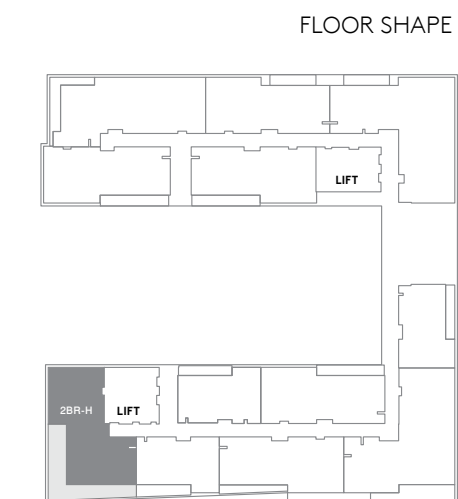

Type B4 View

Al Mustaqbal Street

FLOOR LEVEL	
603	6th level
504	5th level
404	4th level
304	3rd level
204	2nd level
104	1st level

TO DUBAI MALL

TO JUMEIRAH 1

2 BEDROOM APARTMENT | TYPE H

Levels 1, 2, 3, 4, 5 and 6

Type H View

Al Mustaqbal Street

FLOOR LEVEL	
601	6th level
501	5th level
401	4th level
301	3rd level
201	2nd level
101	1st level

TO DUBAI MALL

TO JUMEIRAH 1

3 BEDROOM APARTMENT | TYPE B

Levels 1, 2, 3, 4, 5 and 6