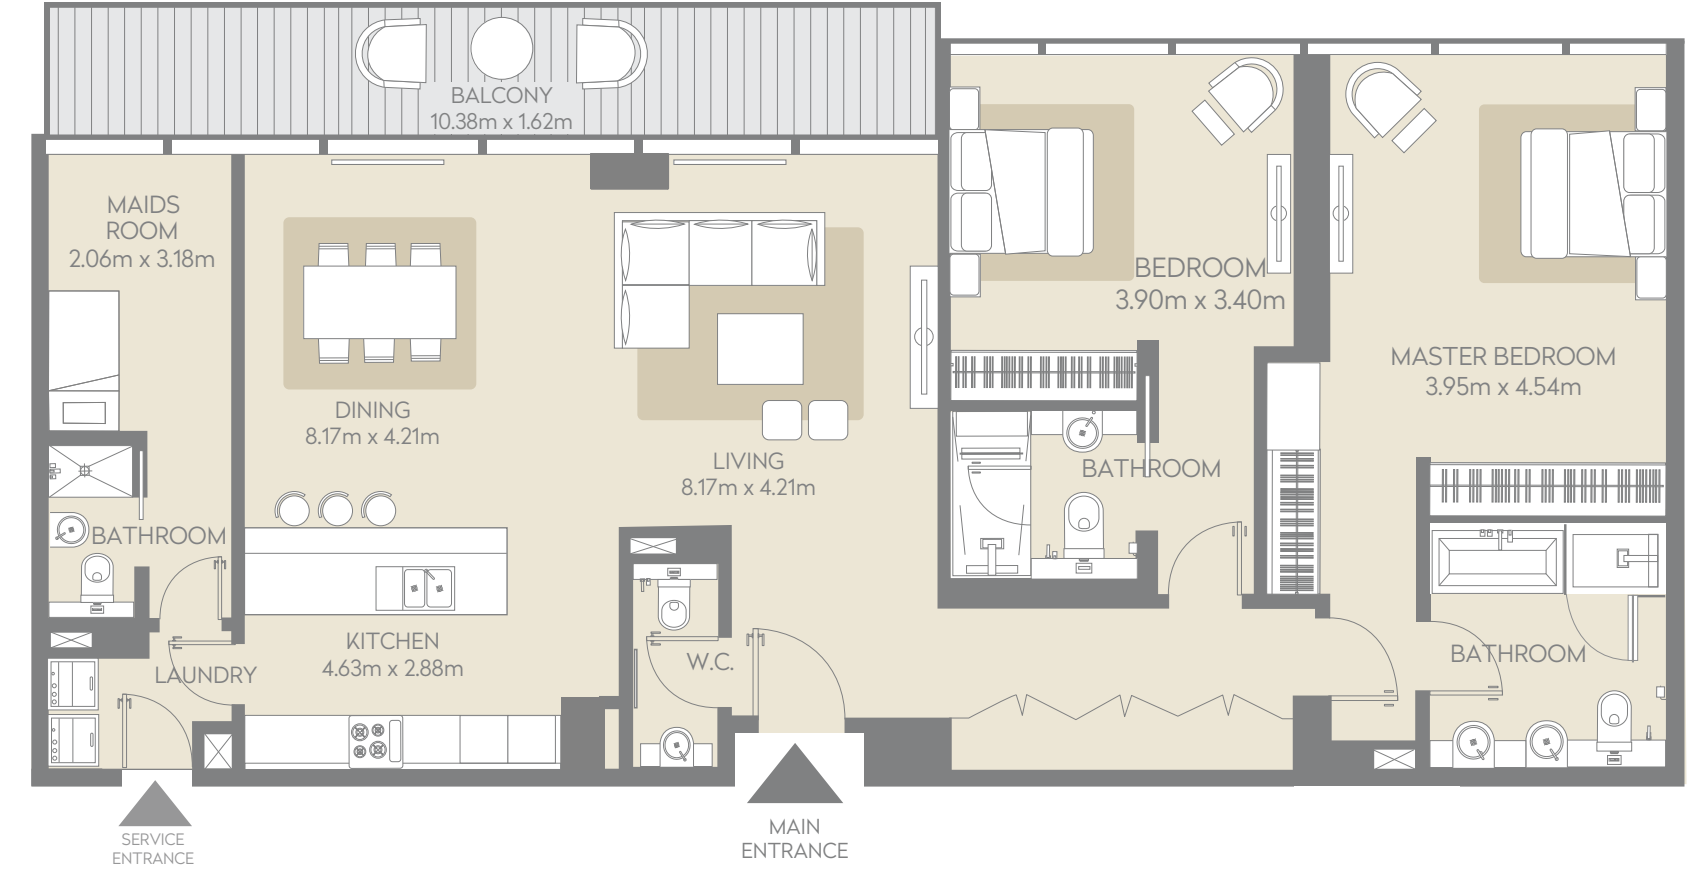

2 BEDROOM APARTMENT | TYPE B3

Level 1, 2, 3, 4, 5, 6

6 Units

112, 212, 312, 411, 511, 608

Net Area

1603 Sq. ft.

Balcony

182 Sq. ft.

Total

1785 Sq. ft.

Type B3 View

Courtyard and Garden

FLOOR LEVEL	
608	6th level
511	5th level
411	4th level
312	3rd level
212	2nd level
112	1st level