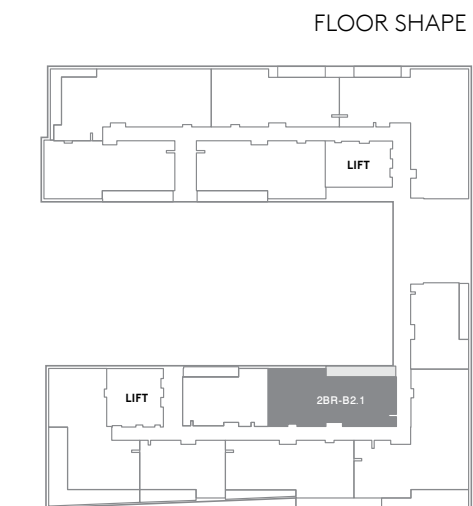

TO JUMEIRAH 1

2 BEDROOM APARTMENT | TYPE B2.1

Levels 1, 2, 3, 4 and 5

5 Units

105, 205, 305, 405, 505

Net Area

1557 Sq. ft.

Balcony

182 Sq. ft.

Total

1739 Sq. ft.

Type B2.1 View

Courtyard and Garden

FLOOR LEVEL	
	6th level
505	5th level
405	4th level
305	3rd level
205	2nd level
105	1st level

TO DUBAI MALL

TO JUMEIRAH 1

Total

1757 Sq. ft.

Type B2.2 View

Courtyard and Garden

FLOOR LEVEL	
606	6th level
509	5th level
409	4th level
310	3rd level
210	2nd level
110	1st level

TO DUBAI MALL

TO JUMEIRAH 1

2 BEDROOM APARTMENT | TYPE B3