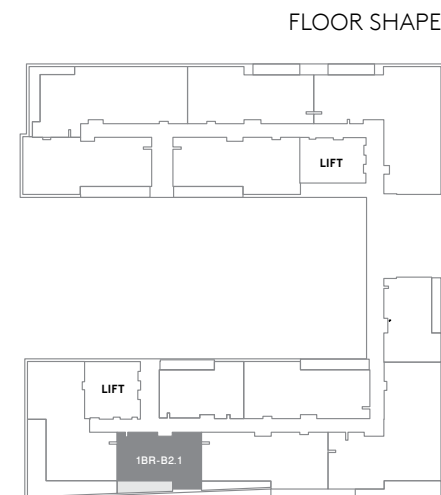

Net Area

1022 Sq. ft.

Balcony

137 Sq. ft.

Total

1159 Sq. ft.

Type B2.1 View

Al Mustaqbal Street

3 Units

107, 207, 307

Net Area

1014 Sq. ft.

Balcony

113 Sq. ft.

Total

1127 Sq. ft.

Type B2.2 View

Massar Al Mustaqbal

FLOOR LEVEL	
602	6th level
502	5th level
402	4th level
302	3rd level
202	2nd level
102	1st level

TO DUBAI MALL

TO JUMEIRAH 1

FLOOR LEVEL	
	6th level
	5th level
	4th level
307	3rd level
207	2nd level
107	1st level