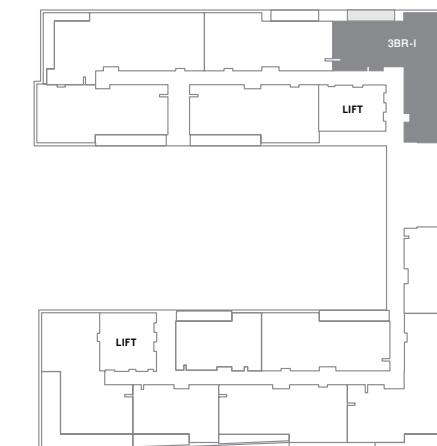

2639 Sq. ft.

Type I View

Burj Khalifa and Al Salam Street

FLOOR LEVEL

604	6th level
507	5th level
407	4th level
308	3rd level
208	2nd level
108	1st level

FLOOR SHAPE

TO DUBAI MALL

TO JUMEIRAH 1