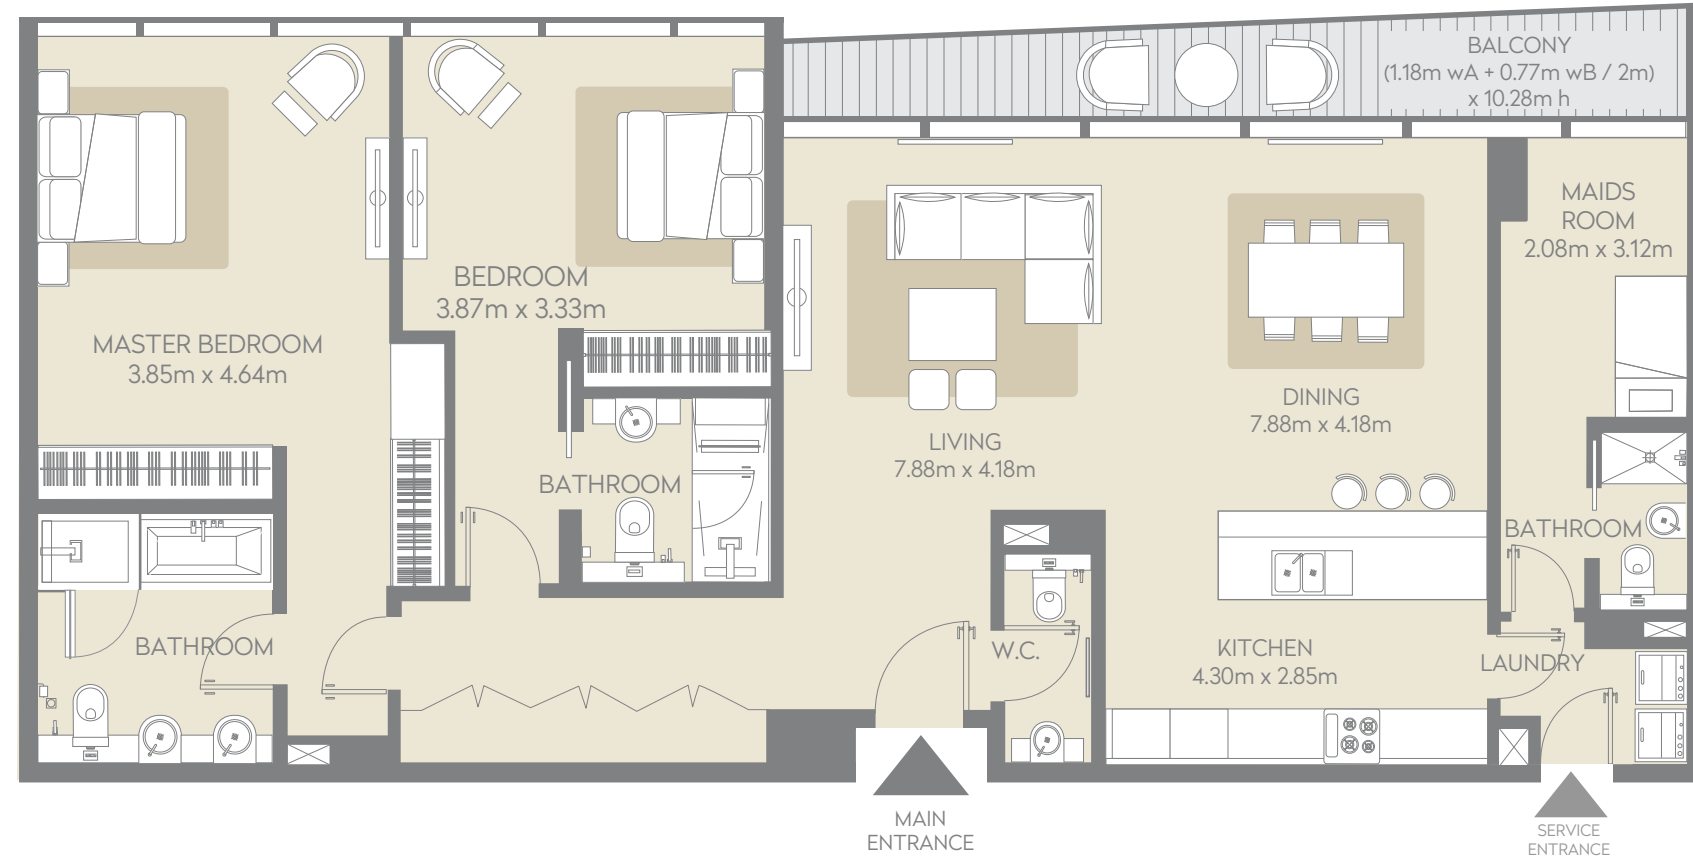

1785 Sq. ft.

Type B3 View

Courtyard and Garden

FLOOR LEVEL	
608	6th level
511	5th level
411	4th level
312	3rd level
212	2nd level
112	1st level

TO DUBAI MALL

TO JUMEIRAH 1

2 BEDROOM APARTMENT | TYPE B4

Levels 1, 2, 3, 4, 5, 6