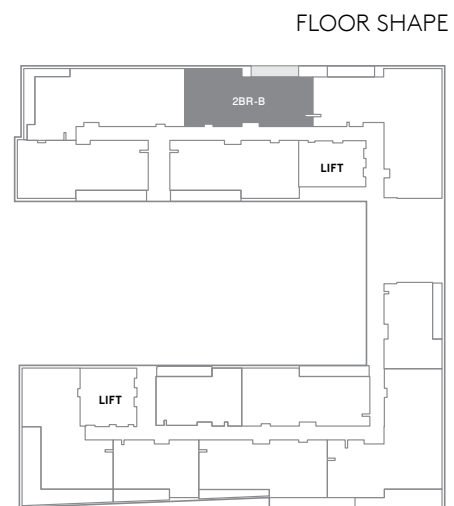

TO DUBAI MALL

TO JUMEIRAH 1

2 BEDROOM APARTMENT | TYPE B

Levels 1, 2, 3, 4, 5 and 6

6 Units

109, 209, 309, 408, 508, 605

Net Area

1566 Sq. ft.

Balcony

122 Sq. ft.

Total

1688 Sq. ft.

Type B View

Burj Khalifa and
Al Salam Street

FLOOR LEVEL	
605	6th level
508	5th level
408	4th level
309	3rd level
209	2nd level
109	1st level

TO DUBAI MALL

TO JUMEIRAH 1

2 BEDROOM APARTMENT | TYPE B2.1

Levels 1, 2, 3, 4 and 5

5 Units

105, 205, 305, 405, 505

Net Area

1557 Sq. ft.

Balcony

182 Sq. ft.

Total

1739 Sq. ft.

Type B2.1 View

Courtyard and Garden

FLOOR LEVEL	
	6th level
505	5th level
405	4th level
305	3rd level
205	2nd level
105	1st level

TO DUBAI MALL

TO JUMEIRAH 1