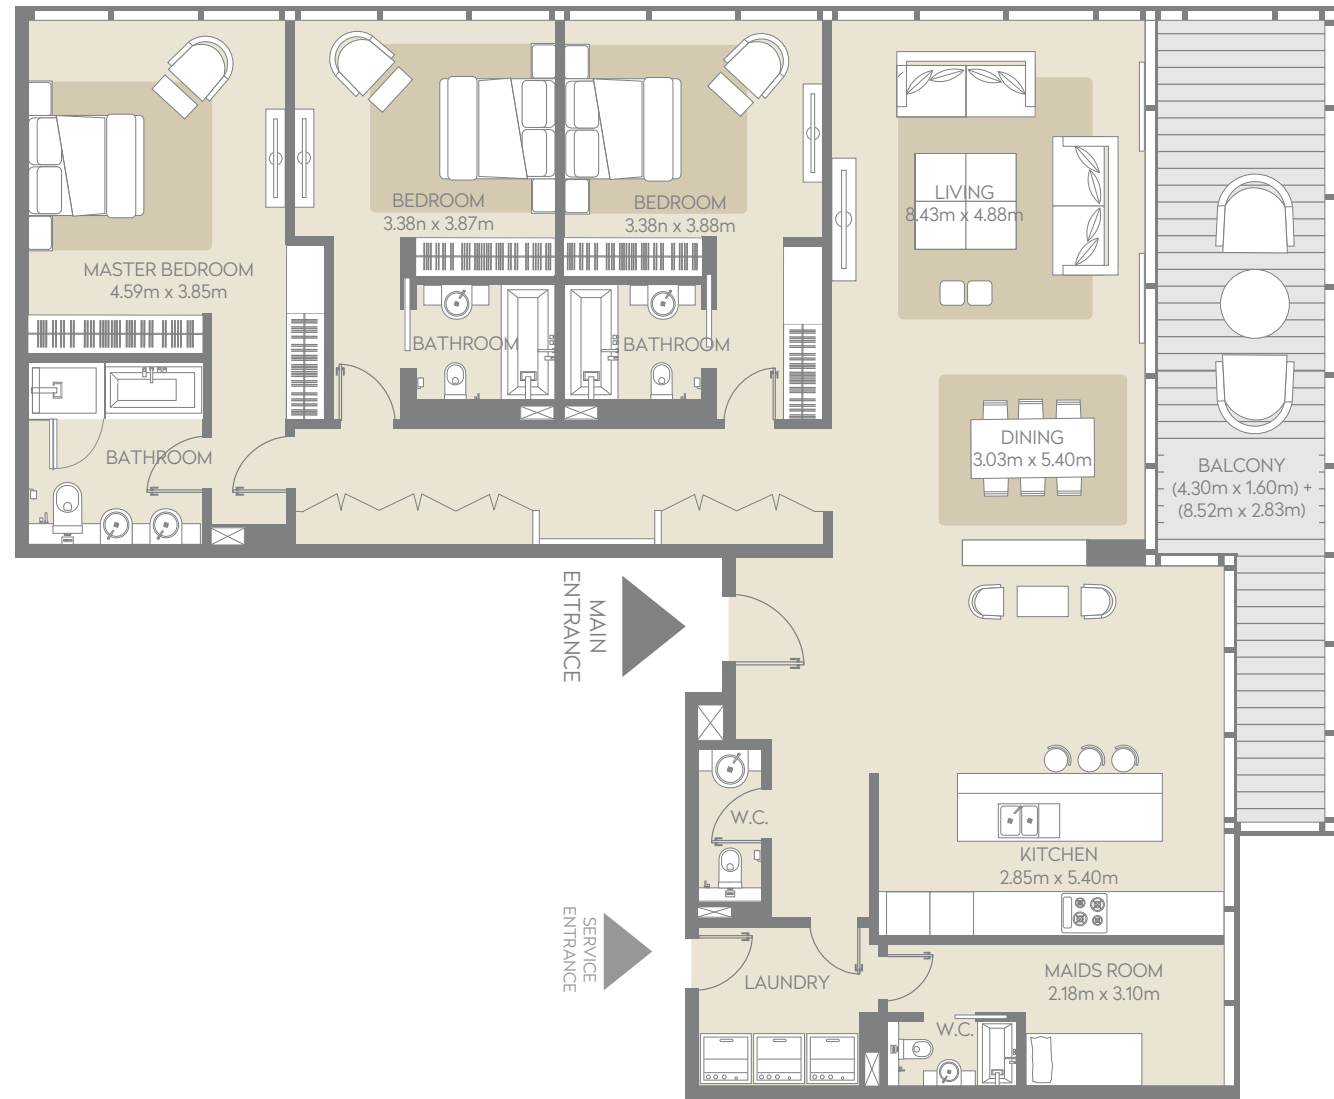

3 BEDROOM APARTMENT | TYPE J

Levels 1, 2 and 3

3 Units

106, 206
306

Net Area

2345 Sq. ft.
2345 Sq. ft.

Balcony

333 Sq. ft.
334 Sq. ft.

Total

2678 Sq. ft.
2679 Sq. ft.

Type J View

Al Mustaqbal Street and
Massar Al Mustaqbal

FLOOR LEVEL	
	6th level
	5th level
	4th level
306	3rd level
206	2nd level
106	1st level