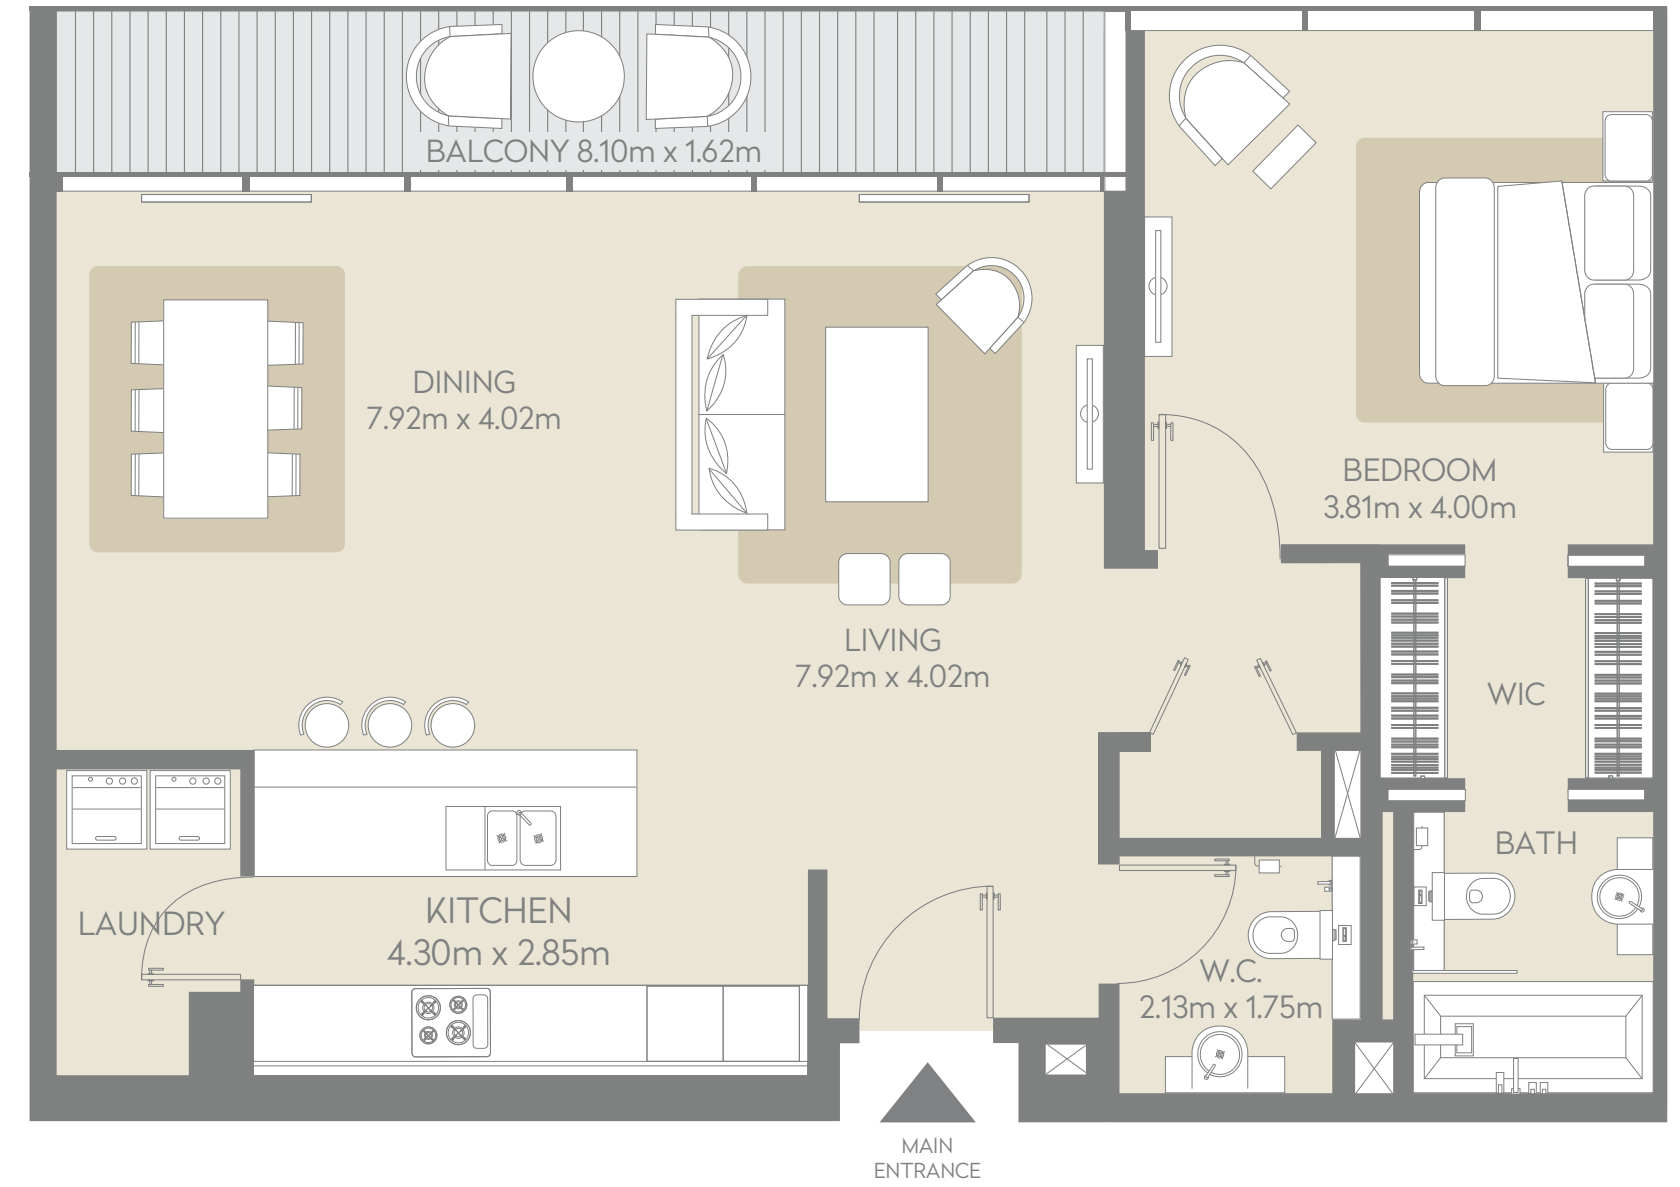

RESIDENTIAL BUILDING

5

FLOOR PLANS

1 BEDROOM APARTMENT | TYPE B

Levels 1, 2, 3, 4, 5

5 Units

103, 203, 303, 403, 503

Net Area

1017 Sq. ft.

Balcony

142 Sq. ft.

Total

1159 Sq. ft.

Type B View

Courtyard and Garden

FLOOR LEVEL	
	6th level
503	5th level
403	4th level
303	3rd level
203	2nd level
103	1st level

TO DUBAI MALL

TO JUMEIRAH 1

1 BEDROOM APARTMENT | TYPE B2.1

Levels 1, 2, 3, 4, 5 and 6

1 BEDROOM APARTMENT | TYPE B2.2

Levels 1, 2 and 3

6 Units

102, 202, 302, 402, 502, 602

2639 Sq. ft.

Type I View

Burj Khalifa and Al Salam Street

FLOOR LEVEL

604	6th level
507	5th level
407	4th level
308	3rd level
208	2nd level
108	1st level

FLOOR SHAPE

TO DUBAI MALL

TO JUMEIRAH 1