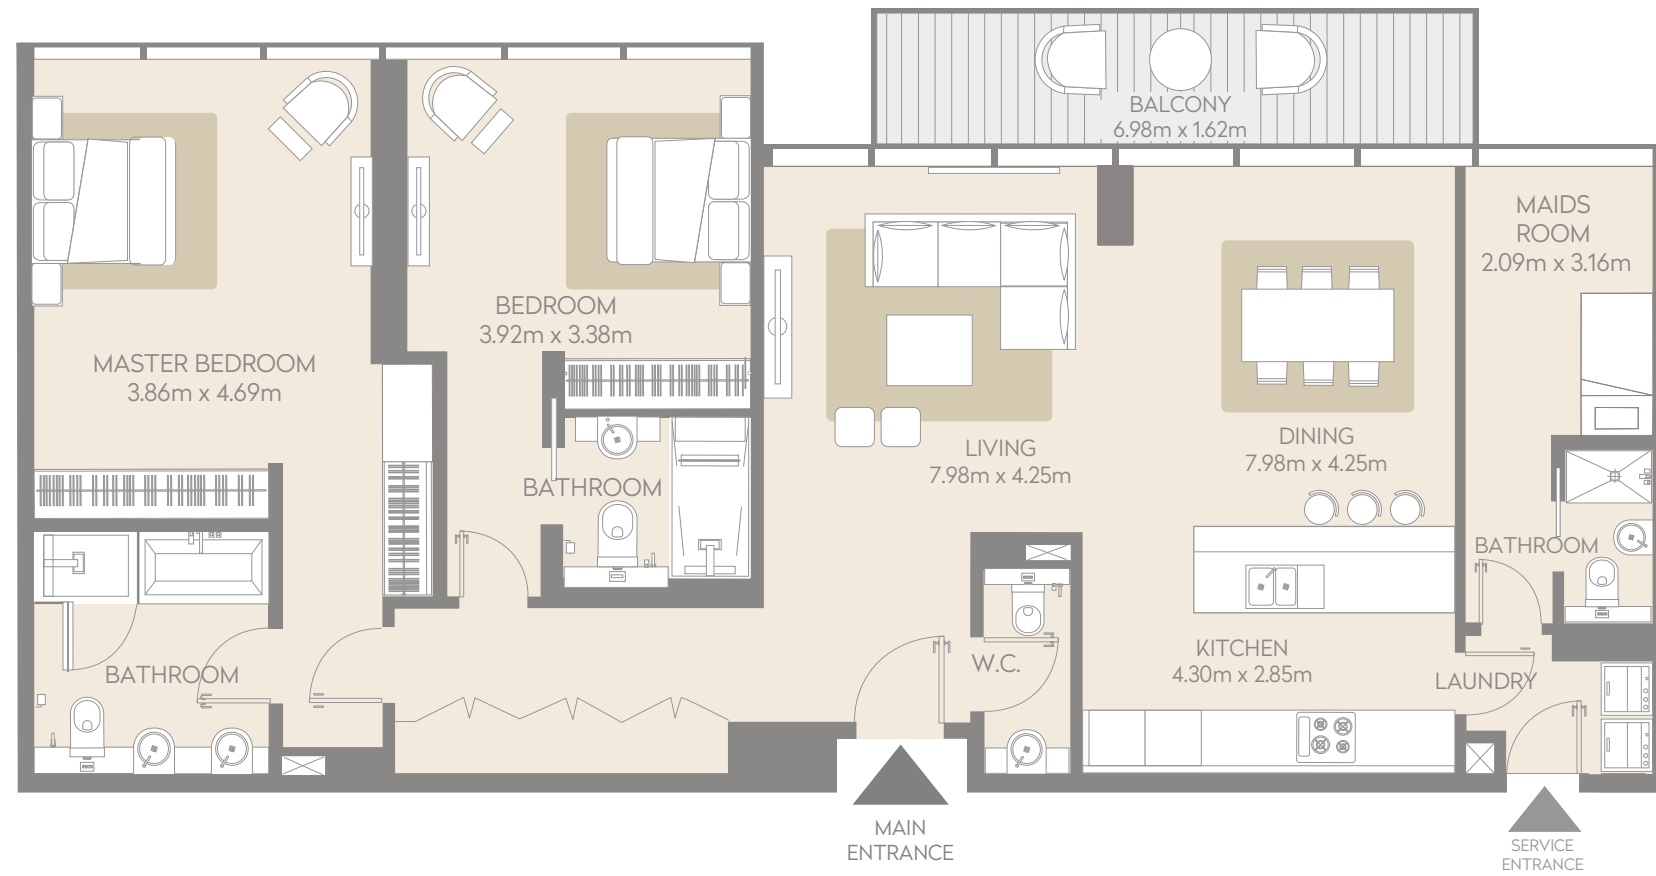

2 BEDROOM APARTMENT | TYPE B

Levels 1, 2, 3, 4, 5 and 6

6 Units

109, 209, 309, 408, 508, 605

Net Area

1566 Sq. ft.

Balcony

122 Sq. ft.

Total

1688 Sq. ft.

Type B View

Burj Khalifa and
Al Salam Street

FLOOR LEVEL	
605	6th level
508	5th level
408	4th level
309	3rd level
209	2nd level
109	1st level