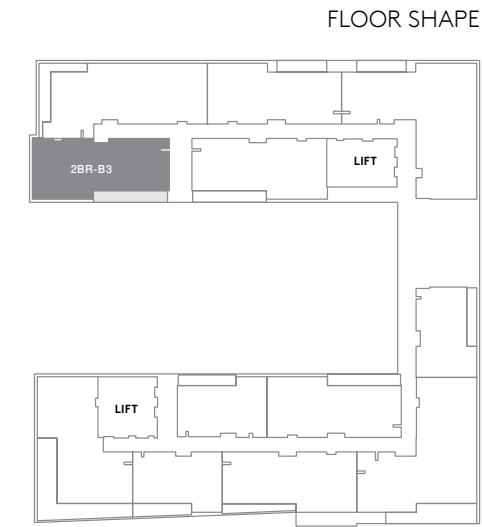

Total

1757 Sq. ft.

Type B2.2 View

Courtyard and Garden

FLOOR LEVEL	
606	6th level
509	5th level
409	4th level
310	3rd level
210	2nd level
110	1st level

TO DUBAI MALL

TO JUMEIRAH 1

2 BEDROOM APARTMENT | TYPE B3

1785 Sq. ft.

Type B3 View

Courtyard and Garden

FLOOR LEVEL	
608	6th level
511	5th level
411	4th level
312	3rd level
212	2nd level
112	1st level

TO DUBAI MALL

TO JUMEIRAH 1

2 BEDROOM APARTMENT | TYPE B4

Levels 1, 2, 3, 4, 5, 6