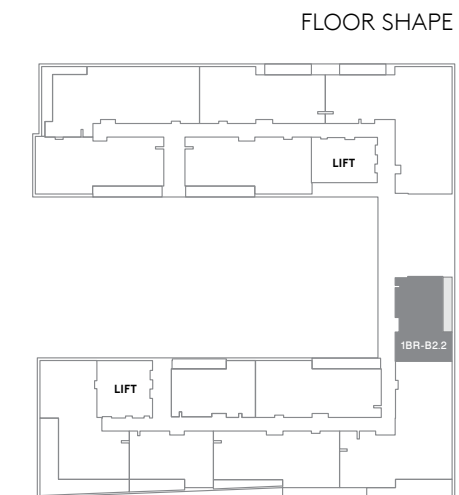

Type B2.2 View

Massar Al Mustaqbal

FLOOR LEVEL	
602	6th level
502	5th level
402	4th level
302	3rd level
202	2nd level
102	1st level

TO DUBAI MALL

TO JUMEIRAH 1

FLOOR LEVEL	
	6th level
	5th level
	4th level
307	3rd level
207	2nd level
107	1st level

TO DUBAI MALL

TO JUMEIRAH 1

2 BEDROOM APARTMENT | TYPE B

Levels 1, 2, 3, 4, 5 and 6

6 Units

109, 209, 309, 408, 508, 605

Net Area

1566 Sq. ft.

Balcony

122 Sq. ft.

Total

1688 Sq. ft.

Type B View

Burj Khalifa and
Al Salam Street

FLOOR LEVEL	
605	6th level
508	5th level
408	4th level
309	3rd level
209	2nd level
109	1st level

TO DUBAI MALL