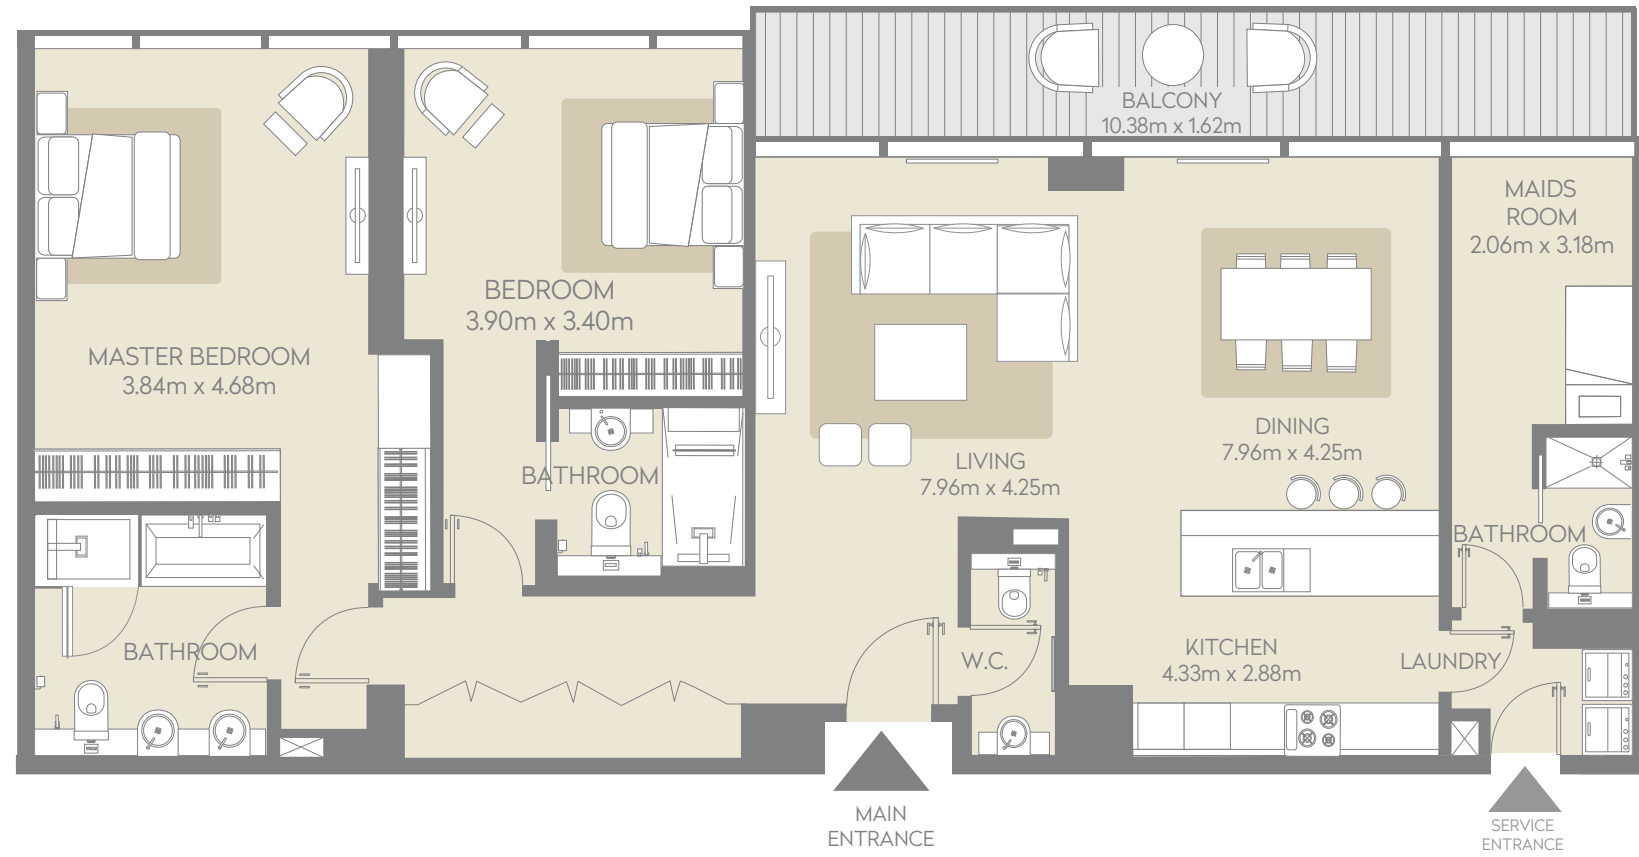

2 BEDROOM APARTMENT | TYPE B2.2

Levels 1, 2, 3, 4, 5 and 6

6 Units

110, 210, 310, 409, 509, 606

Net Area

1575 Sq. ft.

Balcony

182 Sq. ft.

Total

1757 Sq. ft.

Type B2.2 View

Courtyard and Garden

FLOOR LEVEL	
606	6th level
509	5th level
409	4th level
310	3rd level
210	2nd level
110	1st level