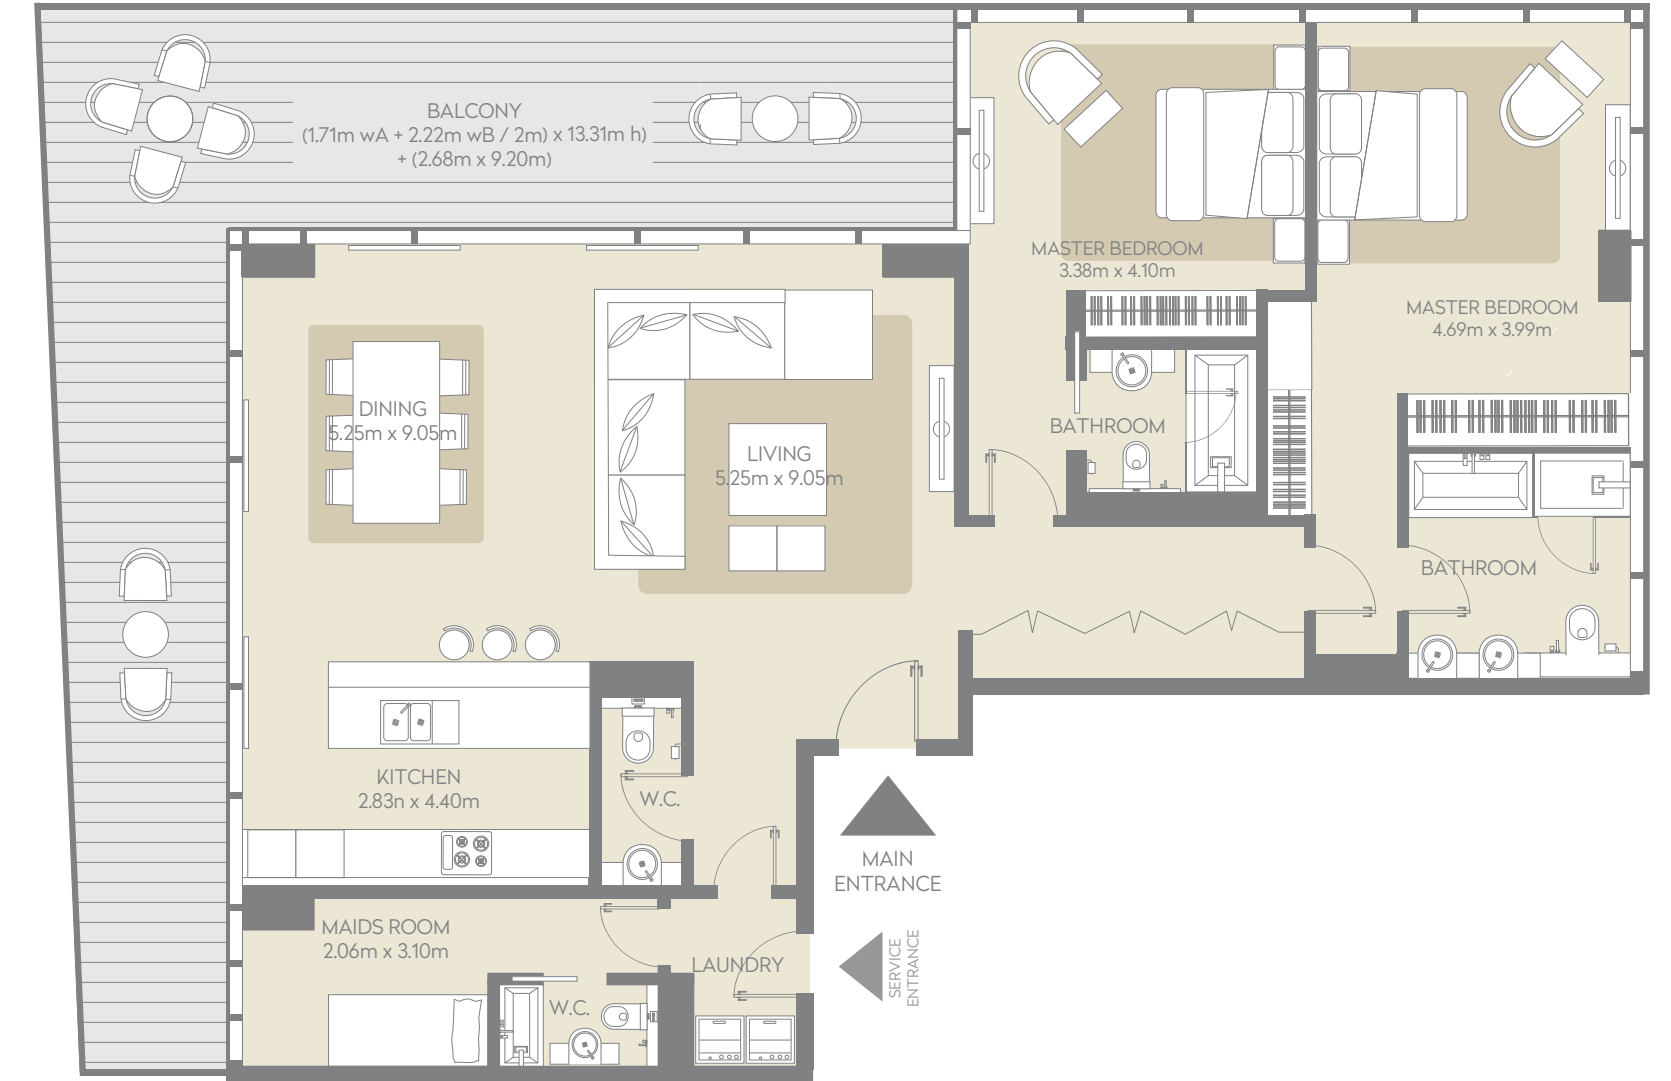

Type B4 View

Al Mustaqbal Street

FLOOR LEVEL	
603	6th level
504	5th level
404	4th level
304	3rd level
204	2nd level
104	1st level

TO DUBAI MALL

TO JUMEIRAH 1

2 BEDROOM APARTMENT | TYPE H

Levels 1, 2, 3, 4, 5 and 6