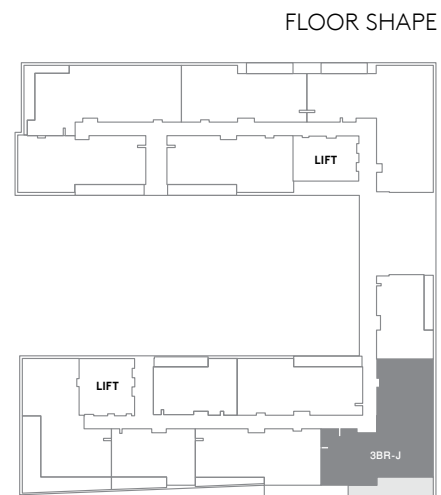

3 BEDROOM APARTMENT | TYPE J

Levels 1, 2 and 3

3 Units

106, 206
306

Net Area

2345 Sq. ft.
2345 Sq. ft.

Balcony

333 Sq. ft.
334 Sq. ft.

Total

2678 Sq. ft.
2679 Sq. ft.

Type J View

Al Mustaqbal Street and
Massar Al Mustaqbal

FLOOR LEVEL	
	6th level
	5th level
	4th level
306	3rd level
206	2nd level
106	1st level

4 BEDROOM APARTMENT | TYPE A

Levels 4 and 5

2 Units

406, 506

Net Area

3383 Sq. ft.

Balcony

447 Sq. ft.

Total

3830 Sq. ft.

Type J View

Al Mustaqbal Street and
Massar Al Mustaqbal

FLOOR LEVEL	
	6th level
506	5th level
406	4th level
	3rd level
	2nd level
	1st level