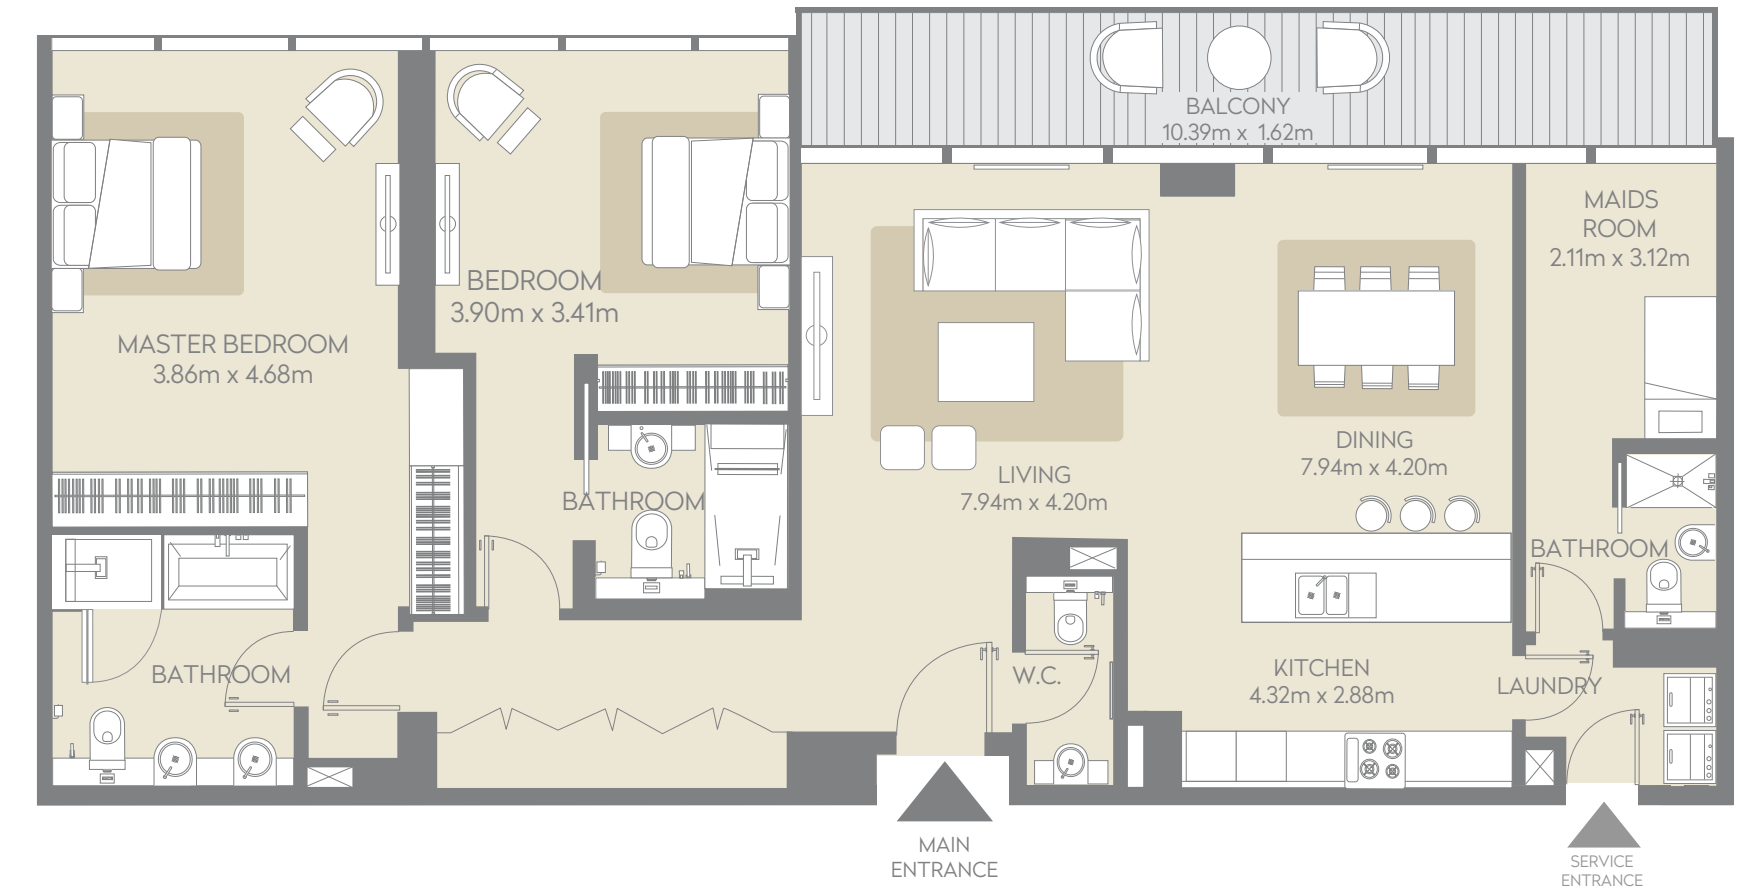

2 BEDROOM APARTMENT | TYPE B2.1

Levels 1, 2, 3, 4 and 5

5 Units

105, 205, 305, 405, 505

Net Area

1557 Sq. ft.

Balcony

182 Sq. ft.

Total

1739 Sq. ft.

Type B2.1 View

Courtyard and Garden

FLOOR LEVEL	
	6th level
505	5th level
405	4th level
305	3rd level
205	2nd level
105	1st level