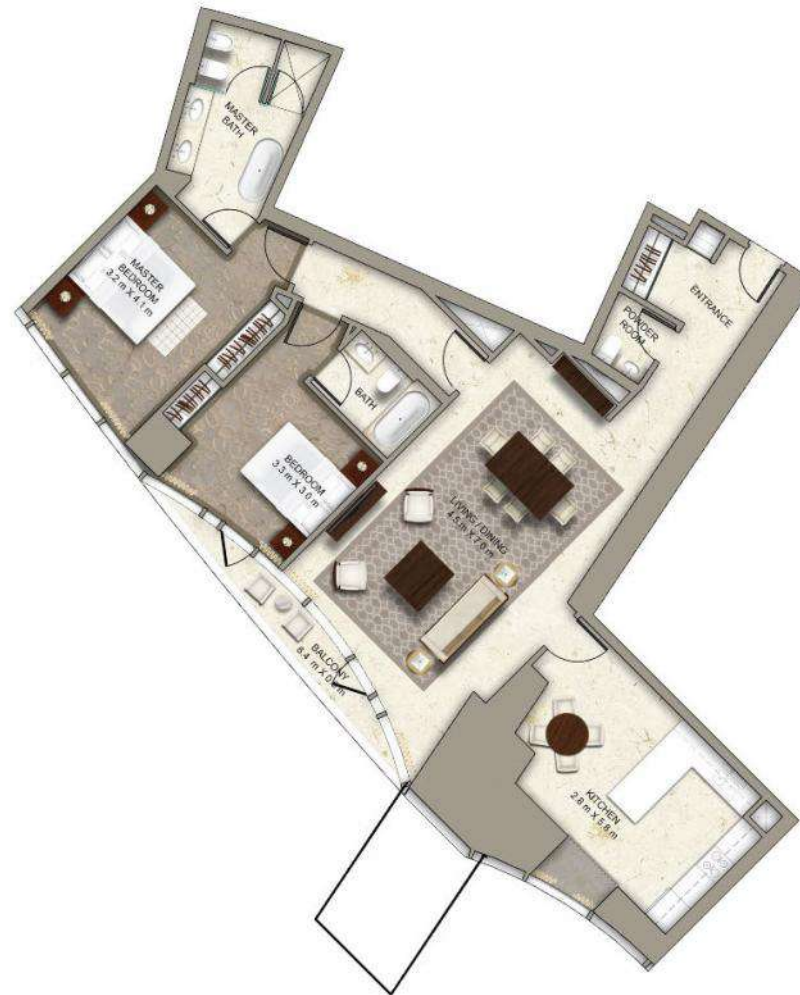

SUITE AREA:	140 SQ.M (1507.0 SQ.FT)
BALCONY AREA:	6 SQ.M (64.6 SQ.FT)
TOTAL AREA:	146 SQ.M (1571.6 SQ.FT)