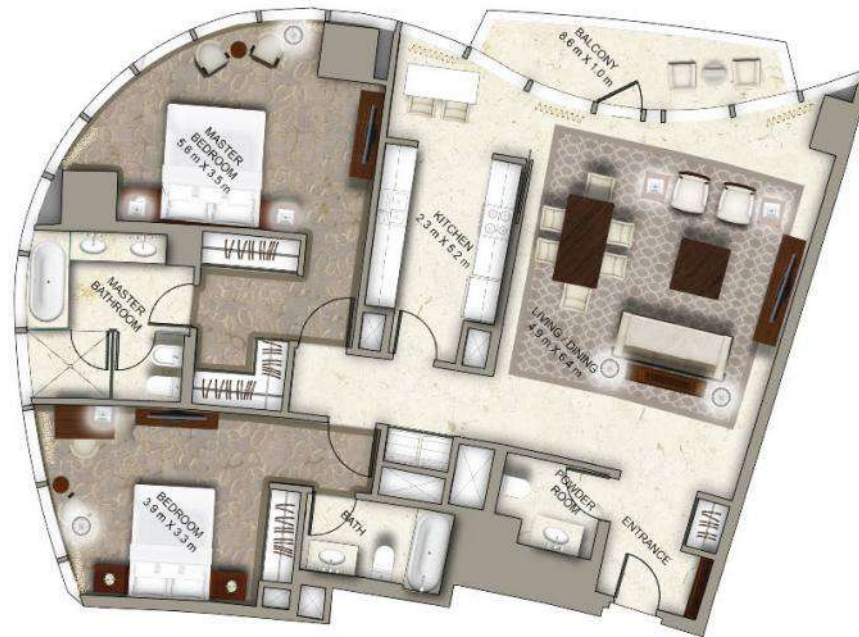

SUITE AREA:	133 SQ.M (1431.6 SQ.FT)
BALCONY AREA:	8 SQ.M (86.1 SQ.FT)
TOTAL AREA:	141 SQ.M (1517.7 SQ.FT)