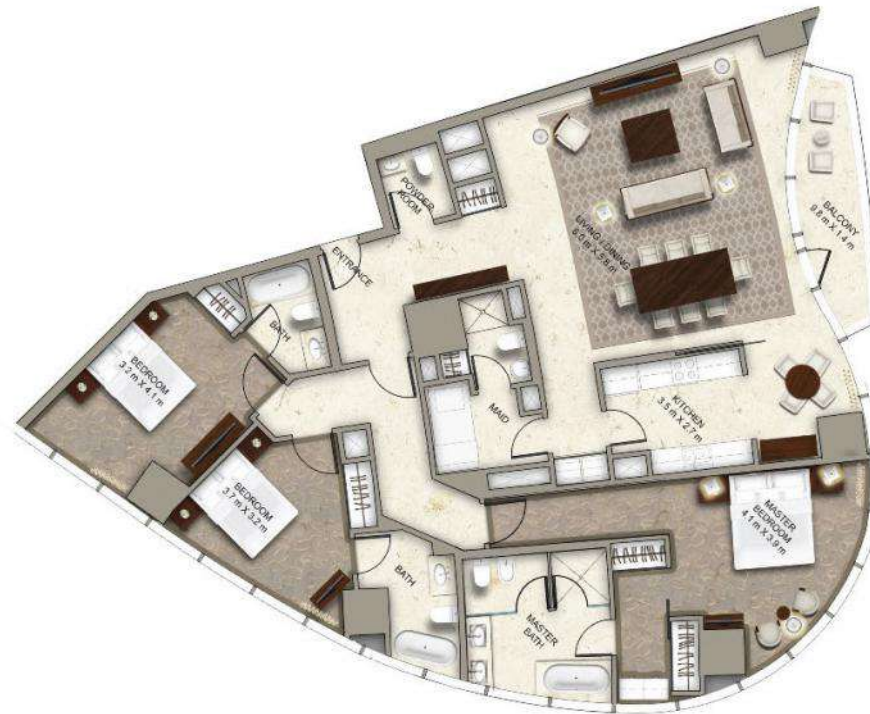

THE ADDRESS RESIDENCE

SKY VIEW

3 Bedroom

UNITS 02 AND 06
LEVELS 17, 18, 19, 20,
21, 22, 23, 24, 25, 26,
27, 28, 29, 30, 31, 32,
33, 34, 35, 36, 37, 38,
39, 40, 41, 42 AND 43

TOWER 1

SUITE AREA:	180 SQ.M (1937.5 SQ.FT)
BALCONY AREA:	8 SQ.M (86.1 SQ.FT)
TOTAL AREA:	188 SQ.M (2023.6 SQ.FT)