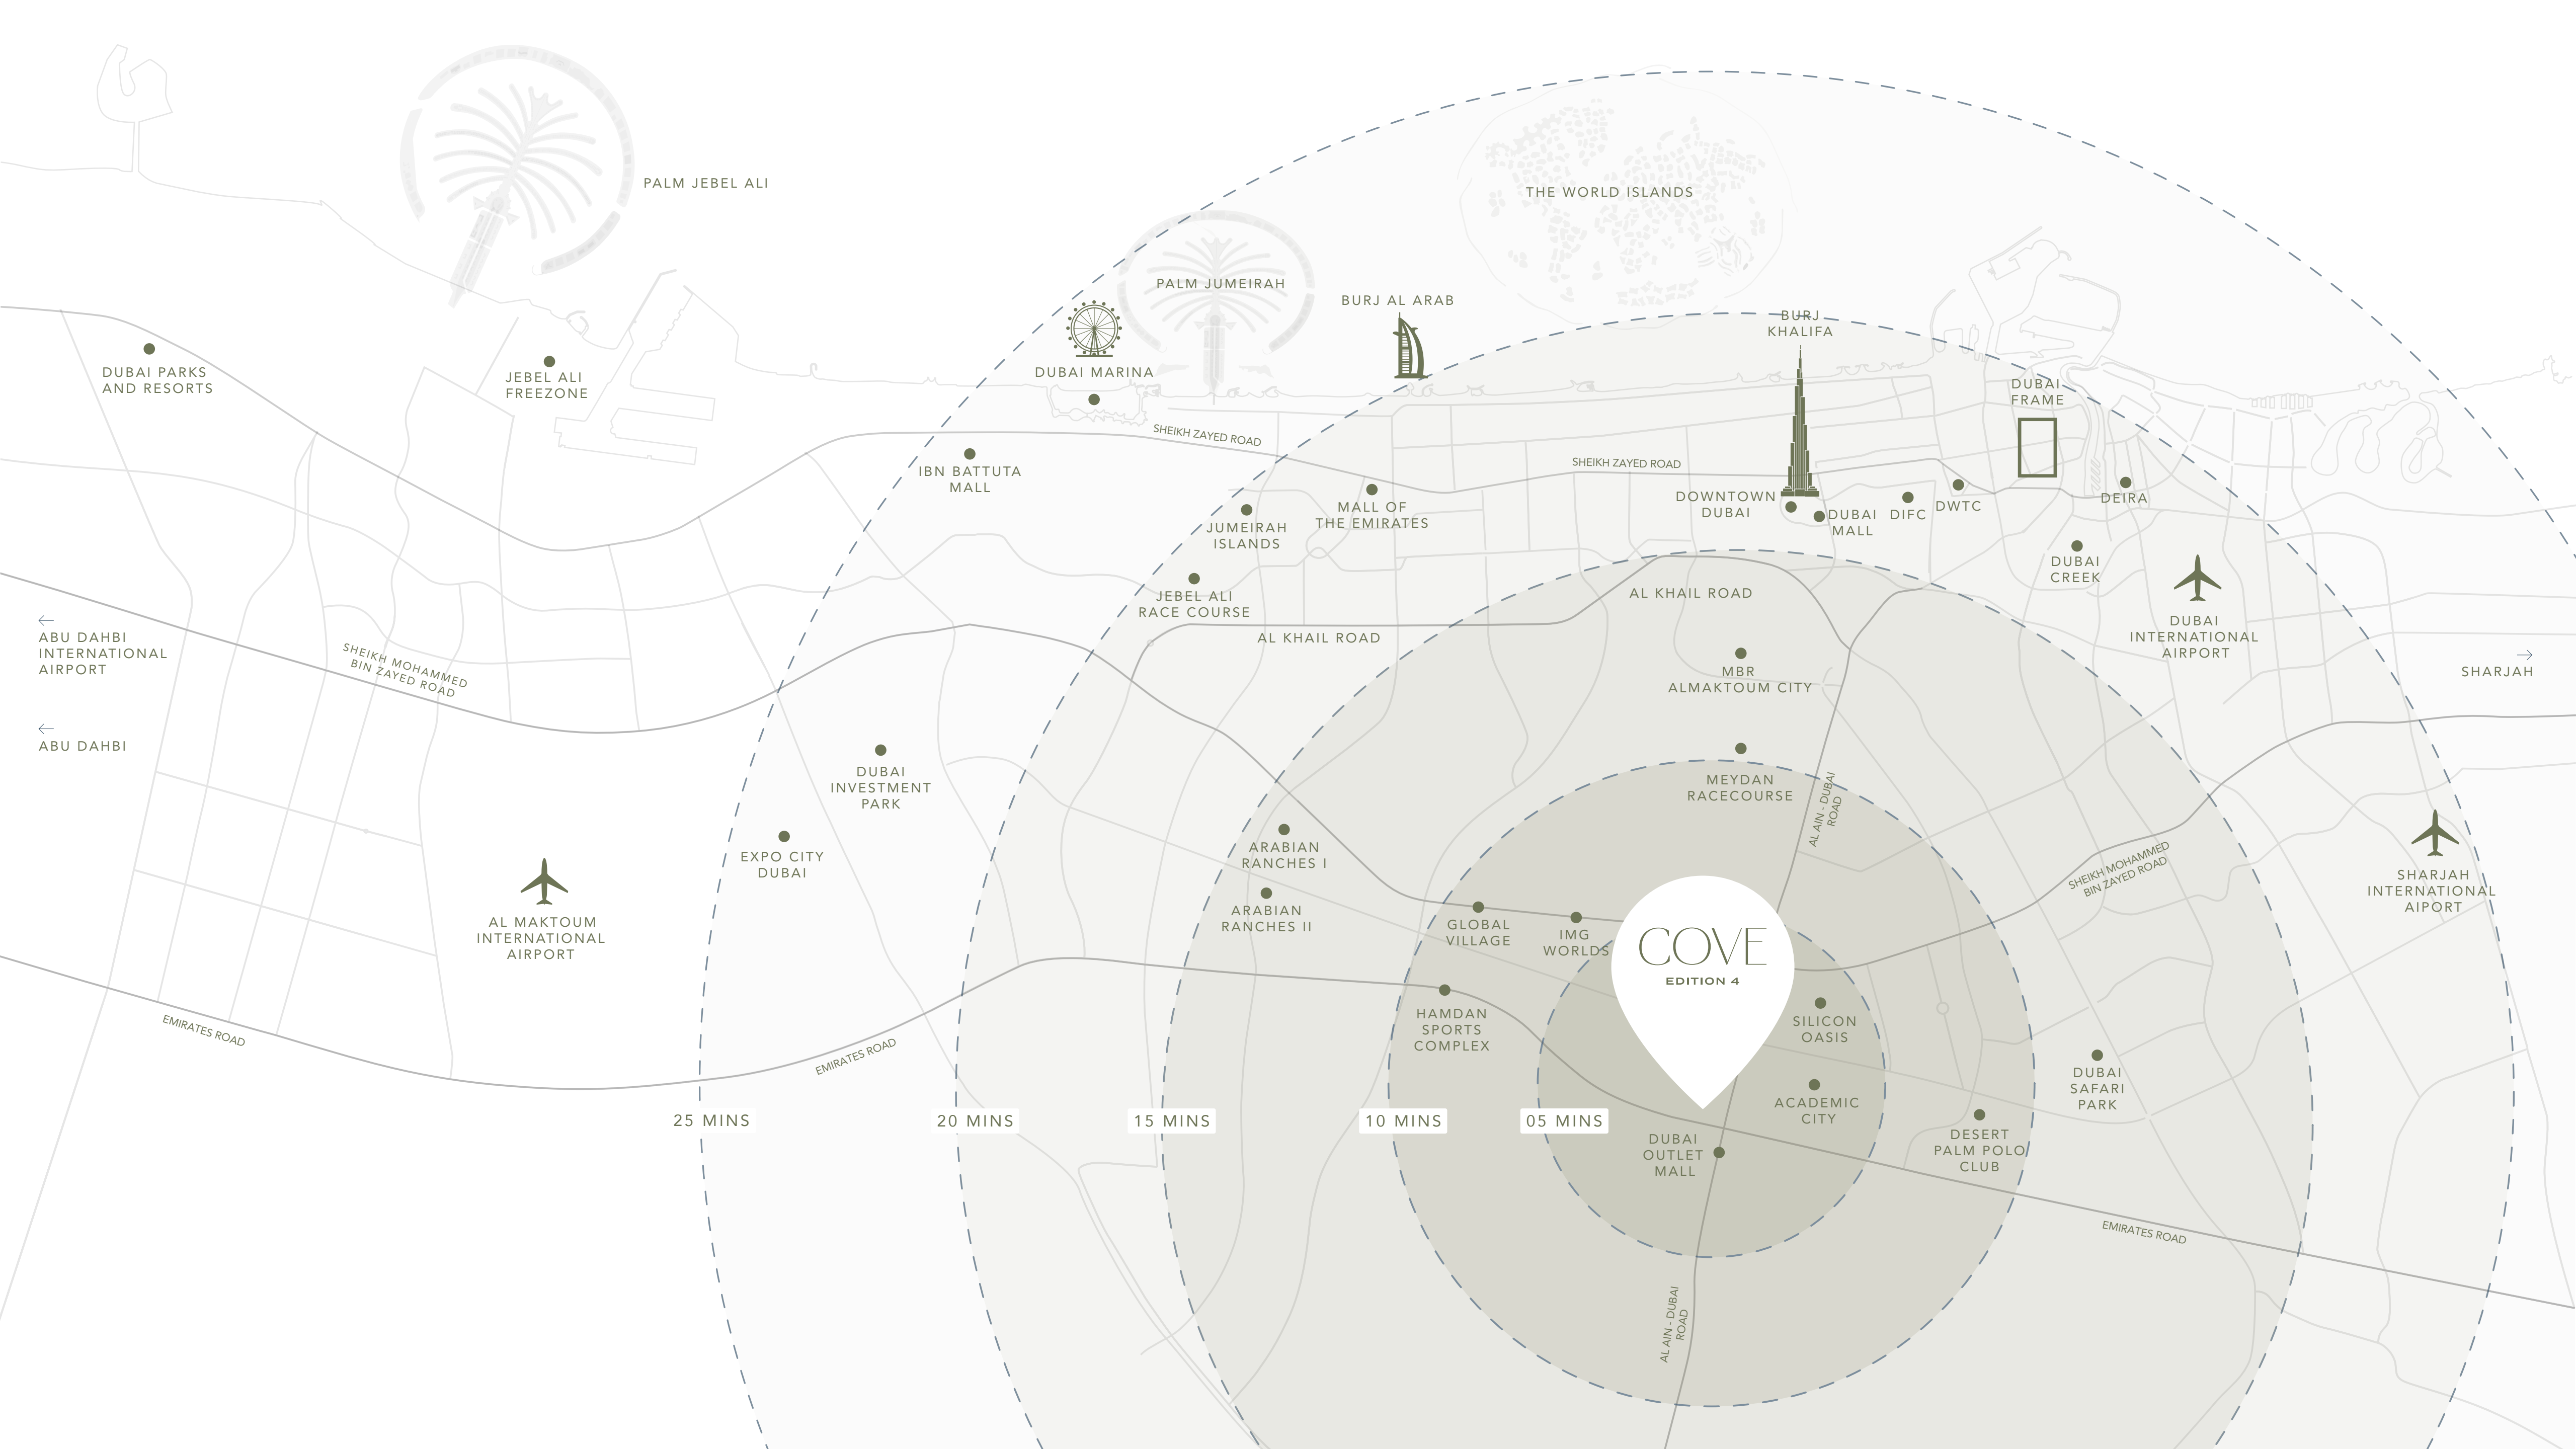

COVE  
EDITION 4

PALM JEBEL ALI

THE WORLD ISLANDS

PALM JUMEIRAH

BURJ AL ARAB

BURJ KHALIFA

DUBAI FRAME

DUBAI PARKS AND RESORTS

JEBEL ALI FREEZONE

DUBAI MARINA

IBN BATTUTA MALL

MALL OF THE EMIRATES

DOWNTOWN DUBAI

DUBAI MALL

DIFC

DWTC

DESERT PALM POLO CLUB

DUBAI OUTLET MALL

25 MINS

20 MINS

15 MINS

10 MINS

05 MINS

EMIRATES ROAD

DUBAI OUTLET MALL	05 mins
ACADEMIC CITY	05 mins
SILICON OASIS	05 mins
GLOBAL VILLAGE	10 mins
IMG WORLD	10 mins
HAMDAN SPORTS COMPLEX	10 mins
DESERT PALM POLO CLUB	10 mins
DUBAI SAFARI PARK	10 mins
MEYDAN RACECOURSE	15 mins
ARABIAN RANCHES 1 & 2	15 mins
DUBAI INTERNATIONAL AIRPORT	20 mins
MBR AL MAKTOUM CITY	20 mins
DOWNTOWN DUBAI	20 mins
DUBAI MALL	20 mins
BURJ KHALIFA	20 mins
DUBAI FRAME	20 mins
DUBAI CREEK	20 mins
MALL OF THE EMIRATES	20 mins
DUBAI MARINA	25 mins
PALM JUMEIRAH	25 mins
JEBEL ALI RACE COURSE	25 mins
JUMEIRAH ISLANDS	25 mins
IBN BATTUTA MALL	25 mins
DUBAI PARKS AND RESORTS	25 mins
EXPO CITY DUBAI	25 mins