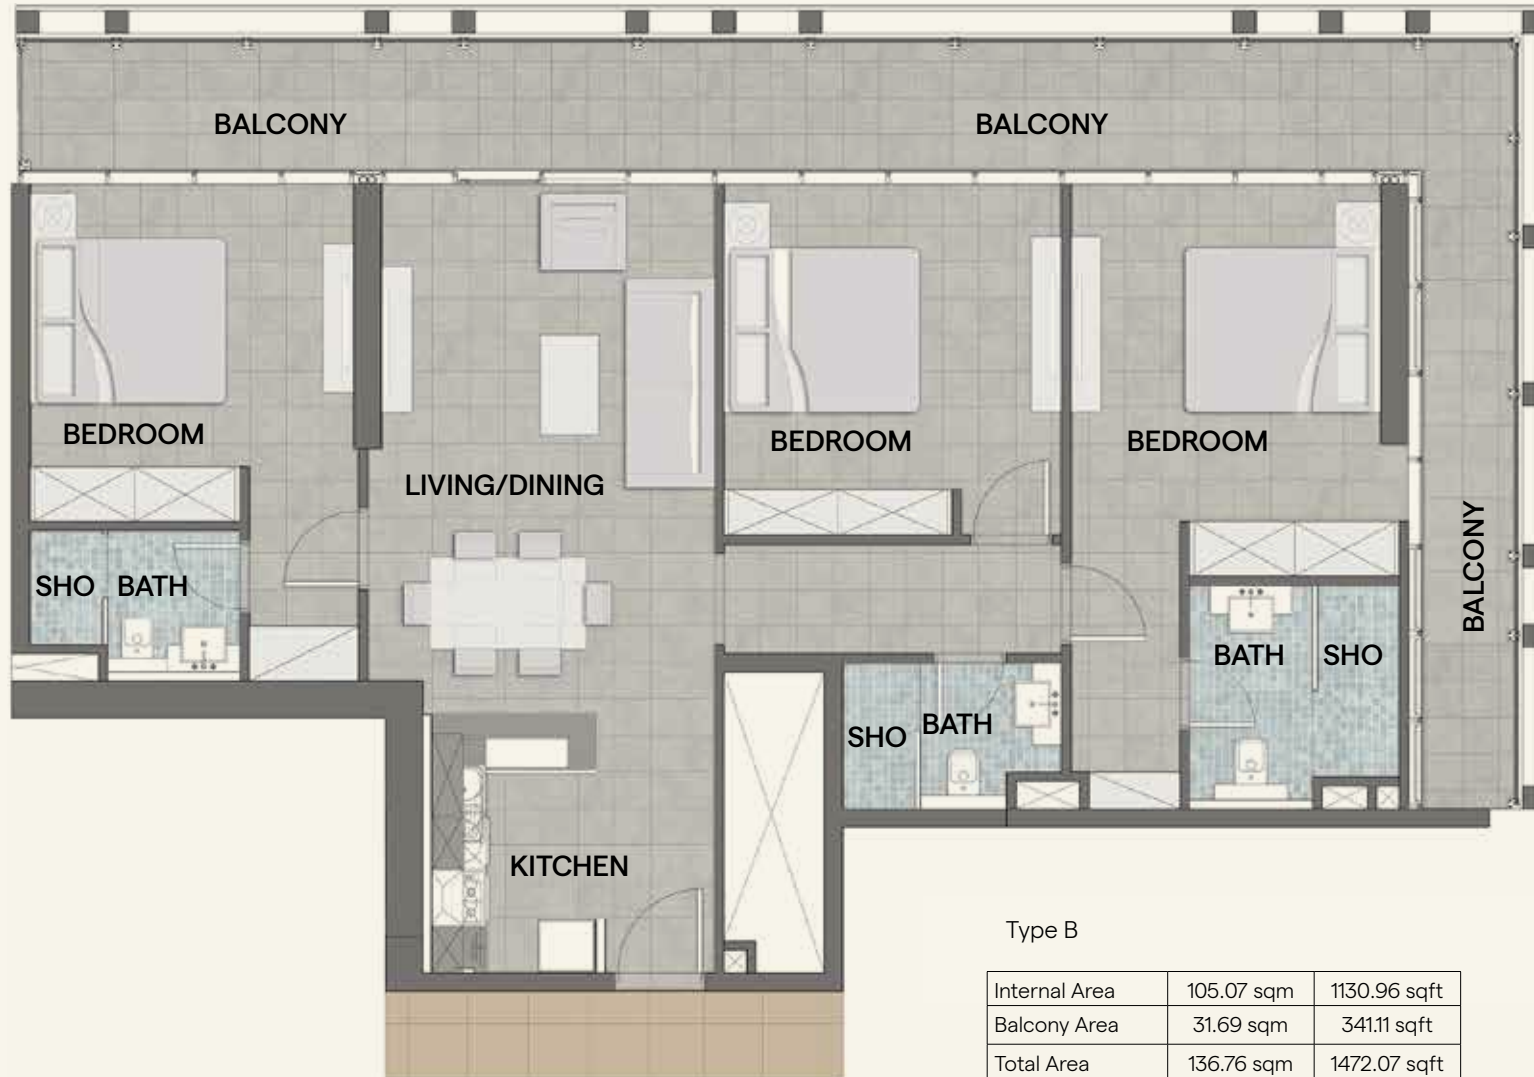

THREE BEDROOM APARTMENT FLOOR PLAN (Tower A)