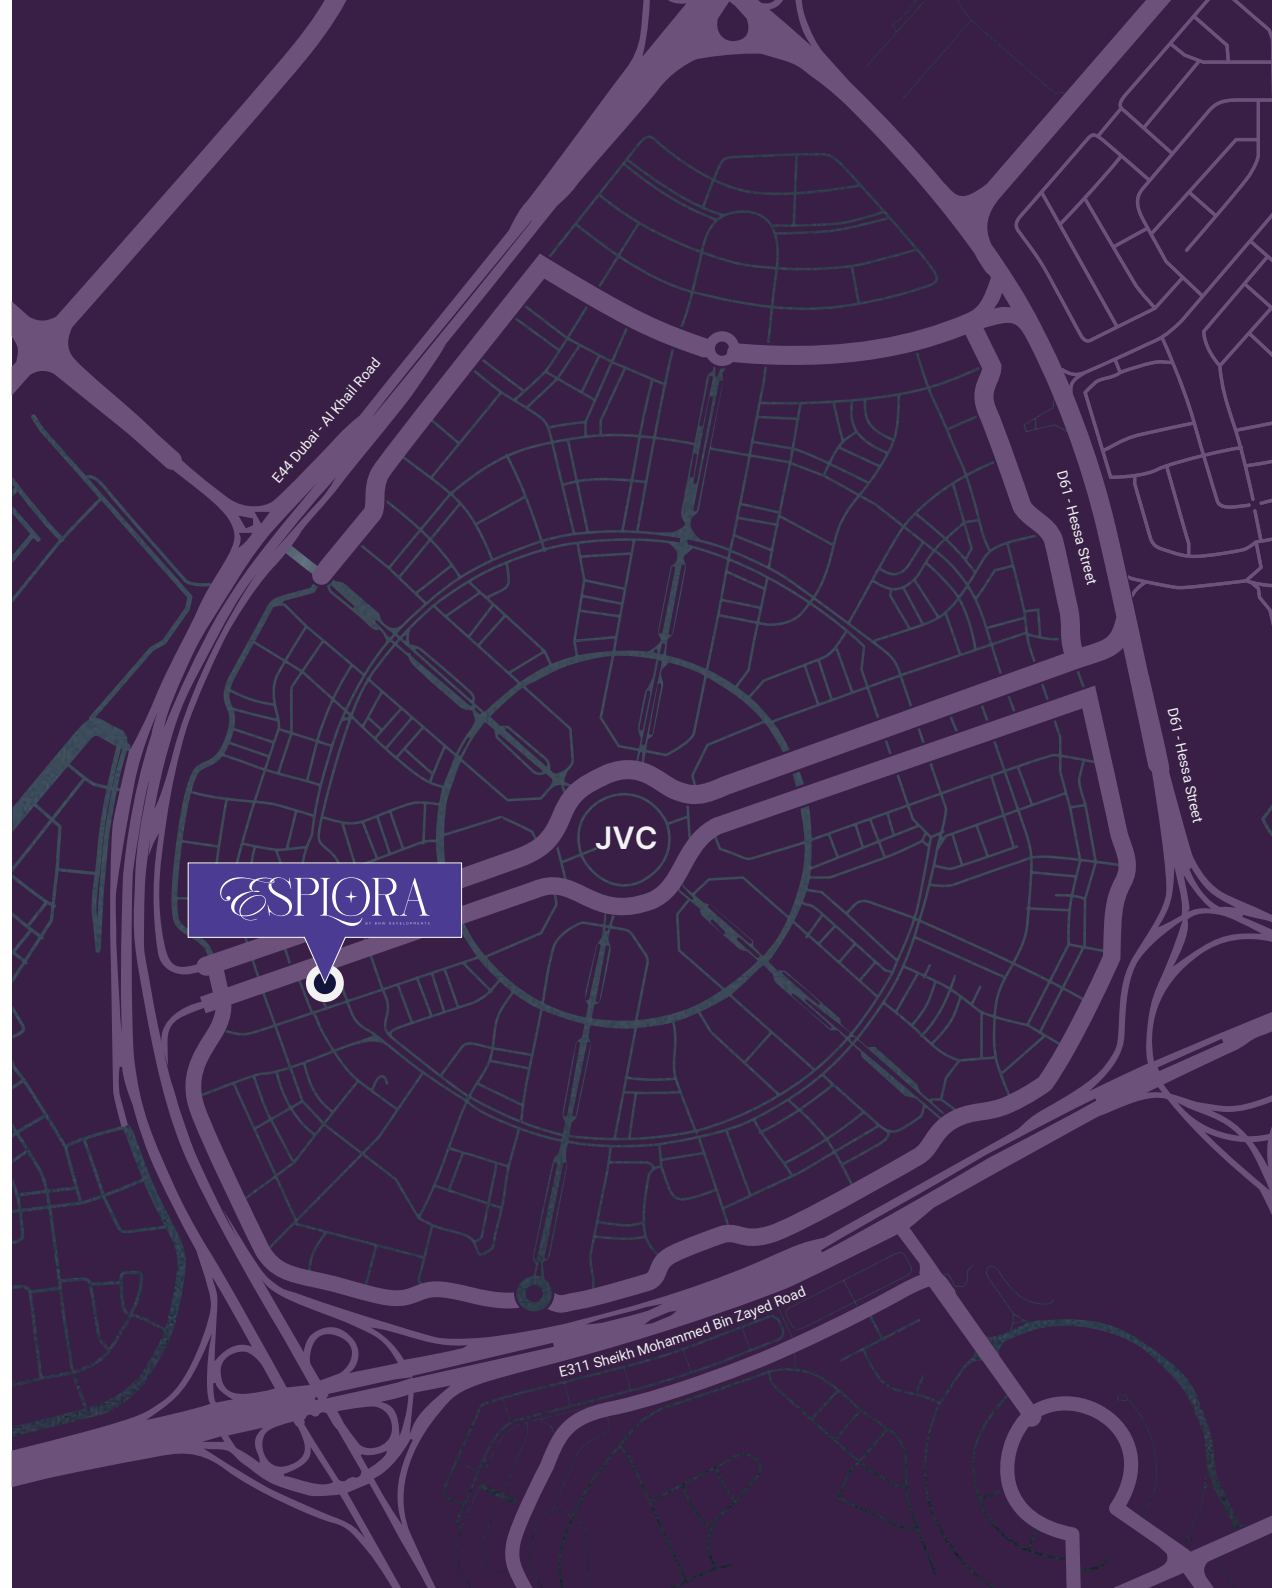

Landmarks *in* Proximity

03 Min
Aster Medical Clinic

05 Min
Five, JVC

09 Min
Circle Mall

13 Min
Dubai International Stadium

16 Min
Dubai Miracle Garden

25 Min
Burj Khalifa

A Curated Collection of Everyday Indulgences