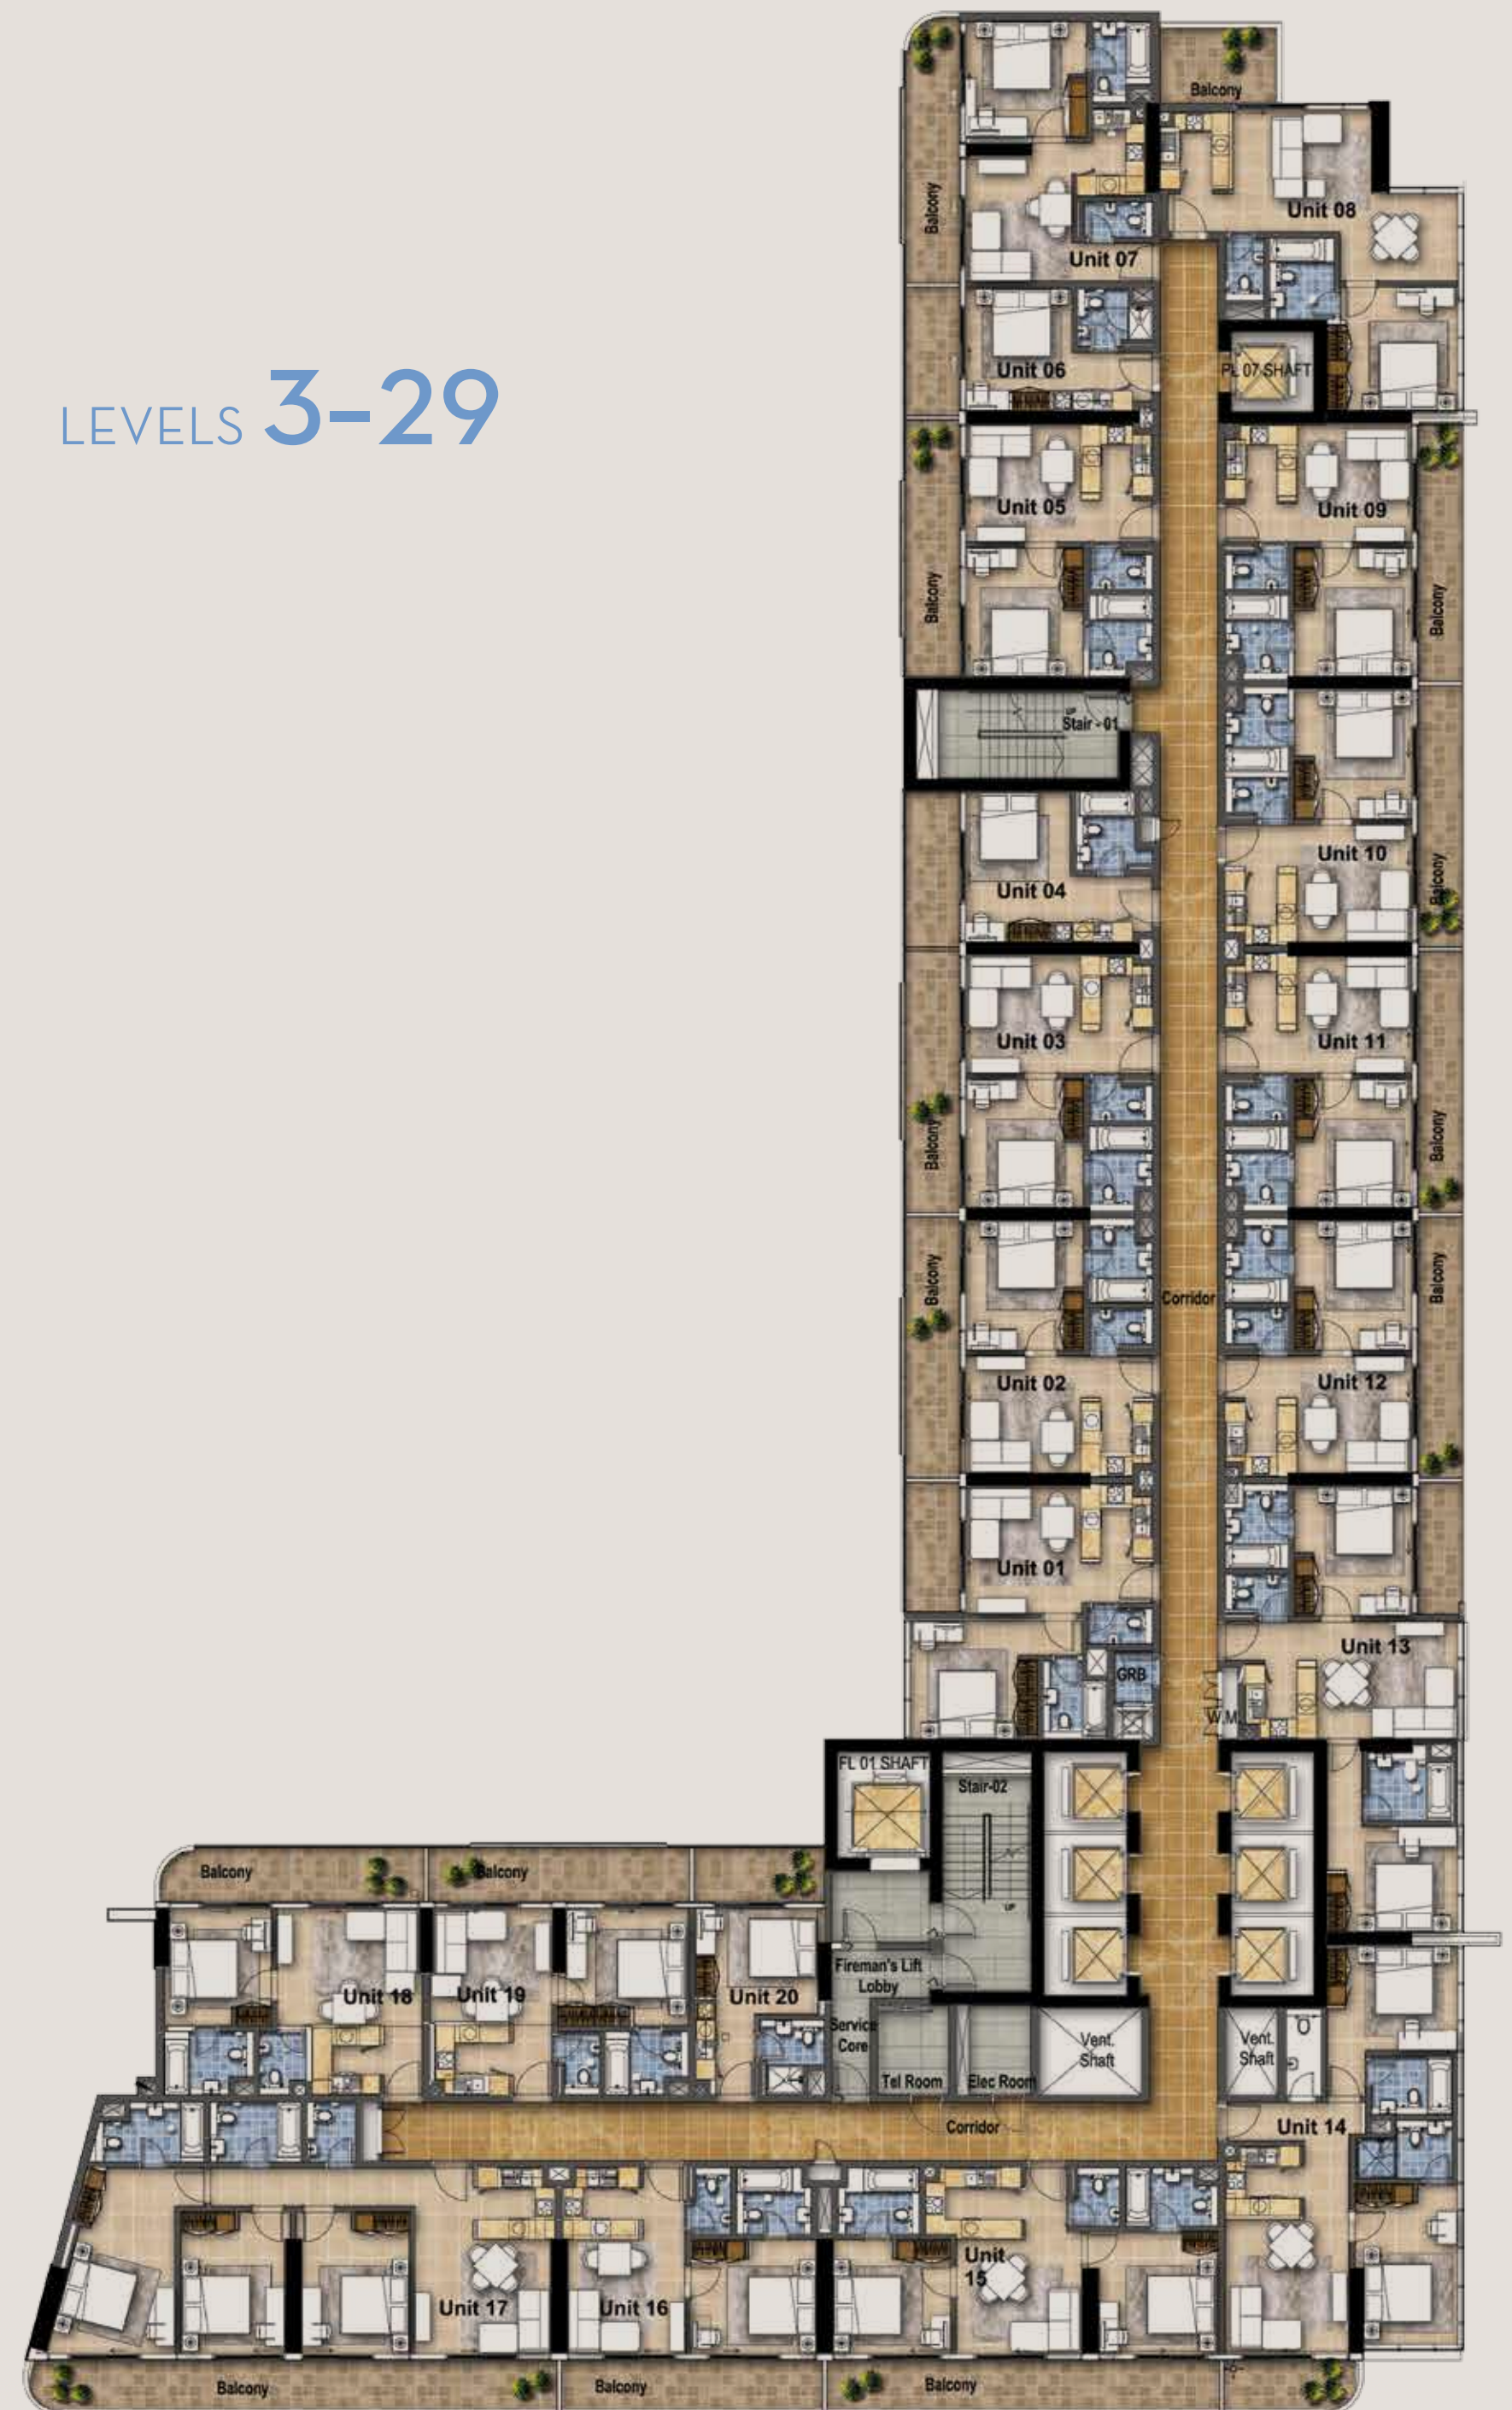

MERANO
TOWER

AN INSPIRED

URBAN CONCEPT

TYPICAL FLOOR PLANS

LEVEL 2

LEVELS 3-29

Unless stated otherwise, all accessories and interior finishes such as wallpaper, chandeliers, furniture, electronics, white goods, curtains, hard and soft landscaping, pavements, features, swimming pool(s) and other elements displayed in the brochure, or within the show apartment or between the plot boundary and the unit, are not part of the standard unit and are shown for illustrative purposes only.

Unless stated otherwise, all accessories and interior finishes such as wallpaper, chandeliers, furniture, electronics, white goods, curtains, hard and soft landscaping, pavements, features, swimming pool(s) and other elements displayed in the brochure, or within the show apartment or between the plot boundary and the unit, are not part of the standard unit and are shown for illustrative purposes only.