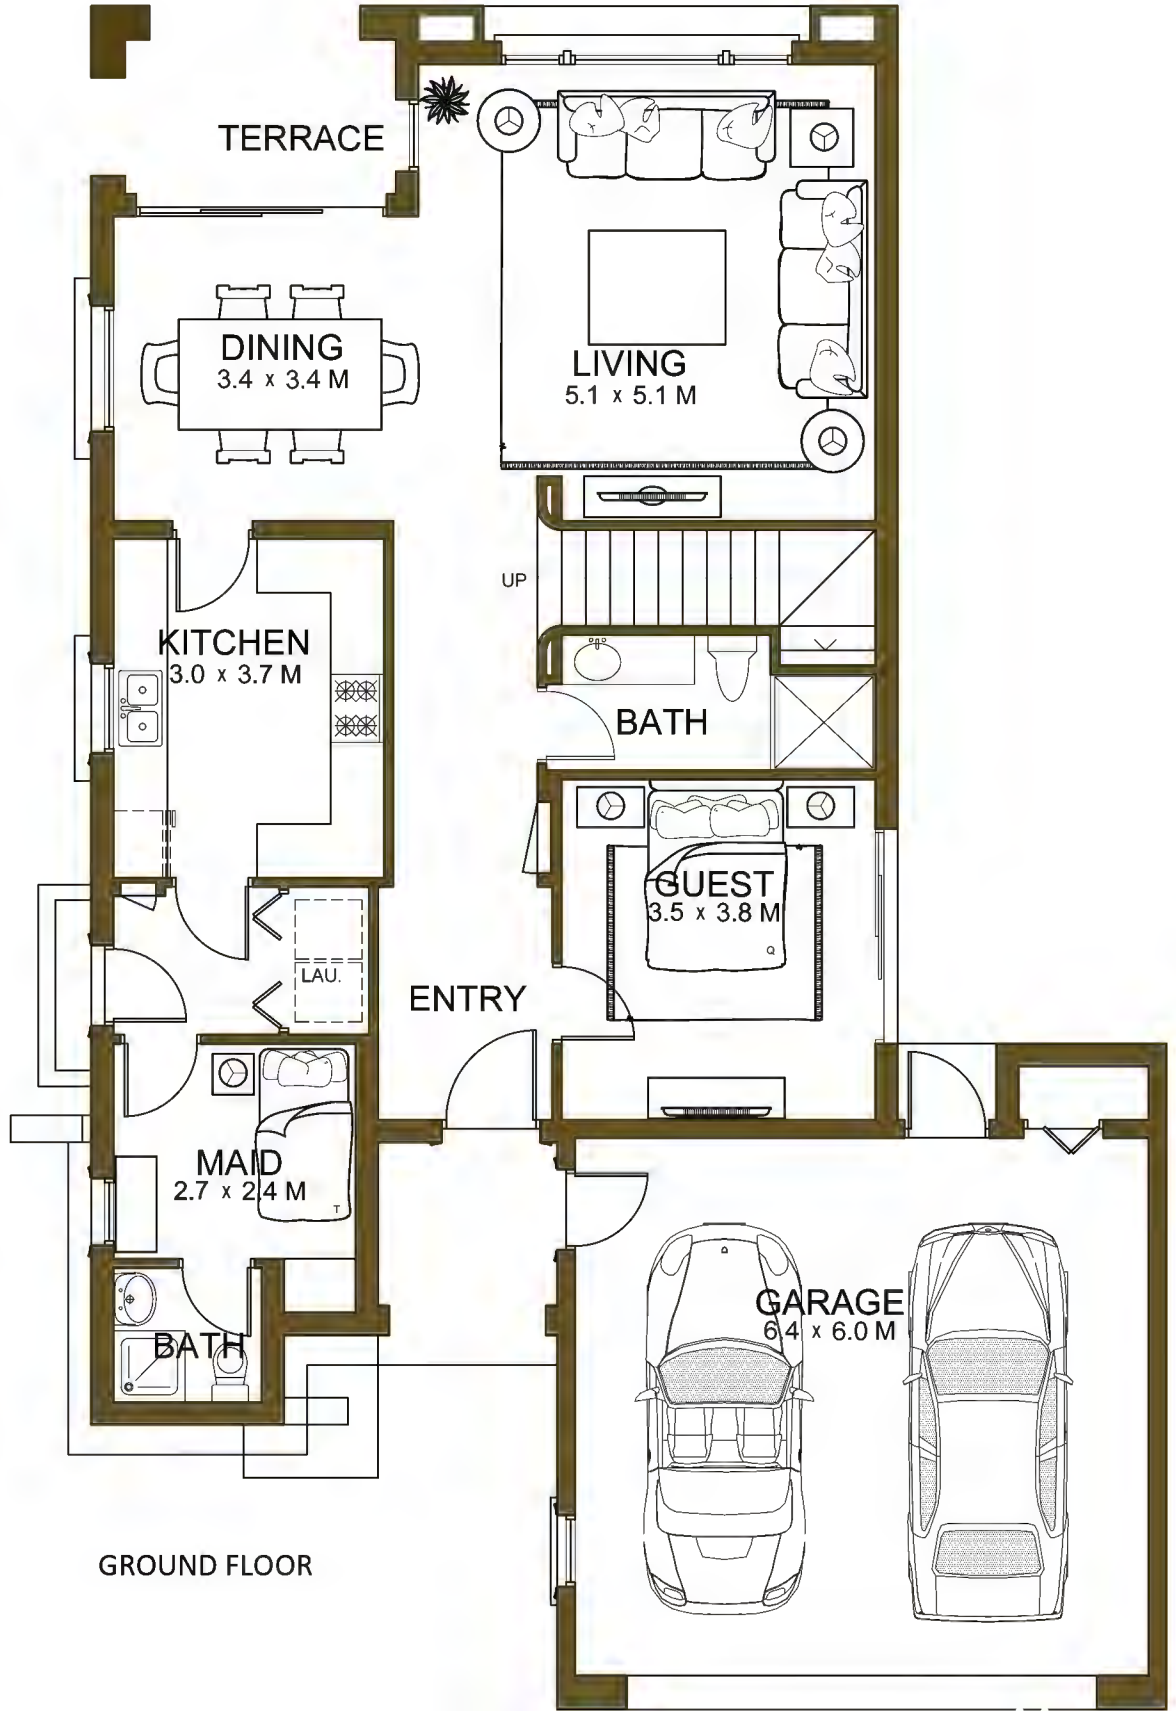

SAMARA VILLAS Type 2 | 4 Bedroom

Total Area: 299.6 SQ.M. / 3,225 SQ FT.

GROUND FLOOR

FIRST FLOOR

SAMARA VILLAS Type 3 | 5 Bedroom

Total Area: 368.9 SQ.M. / 3,970 SQ FT.

SAMARA VILLAS Type 4 | 5 Bedroom

Total Area: 375.2 SQ.M. / 4,038 SQ FT.