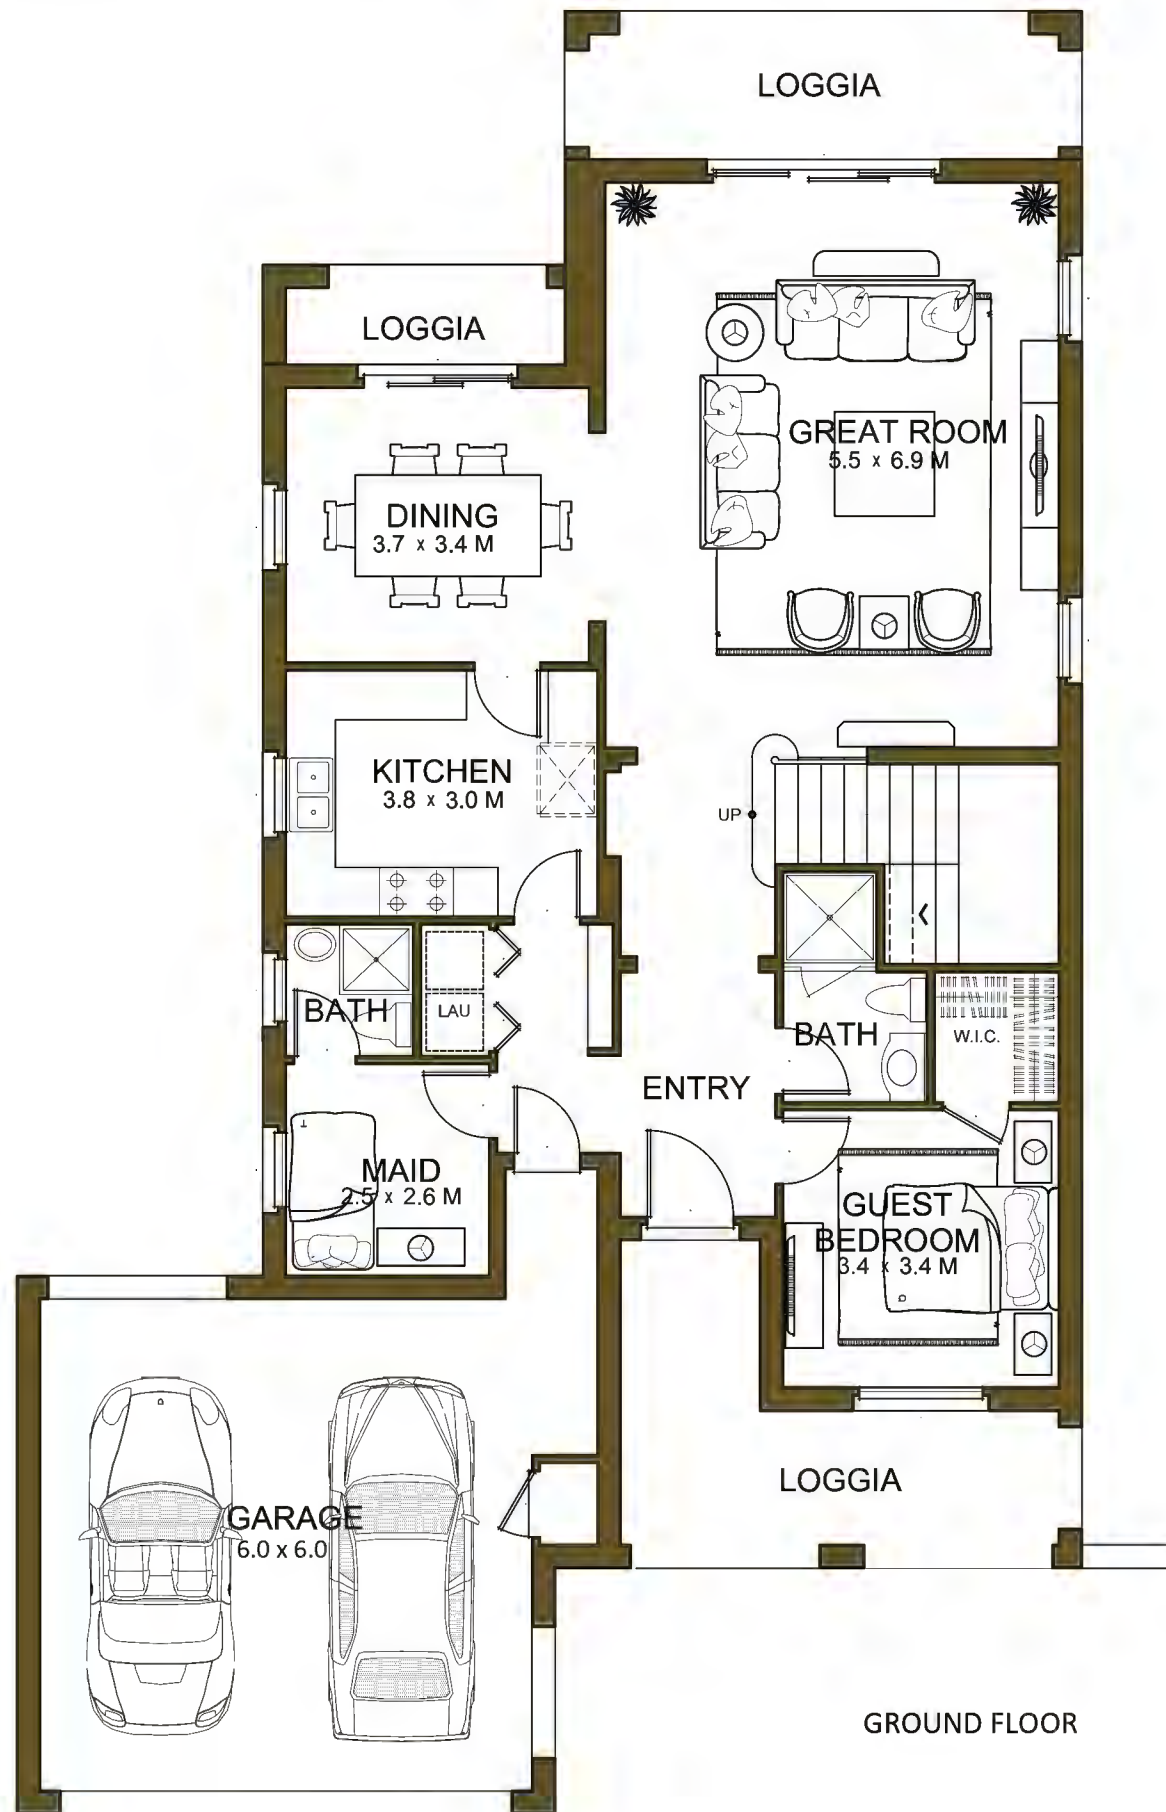

SAMARA VILLAS Type 2 | 4 Bedroom

Total Area: 299.6 SQ.M. / 3,225 SQ FT.

GROUND FLOOR

FIRST FLOOR

SAMARA VILLAS Type 3 | 5 Bedroom

Total Area: 368.9 SQ.M. / 3,970 SQ FT.

SAMARA VILLAS Type 4 | 5 Bedroom

Total Area: 375.2 SQ.M. / 4,038 SQ FT.