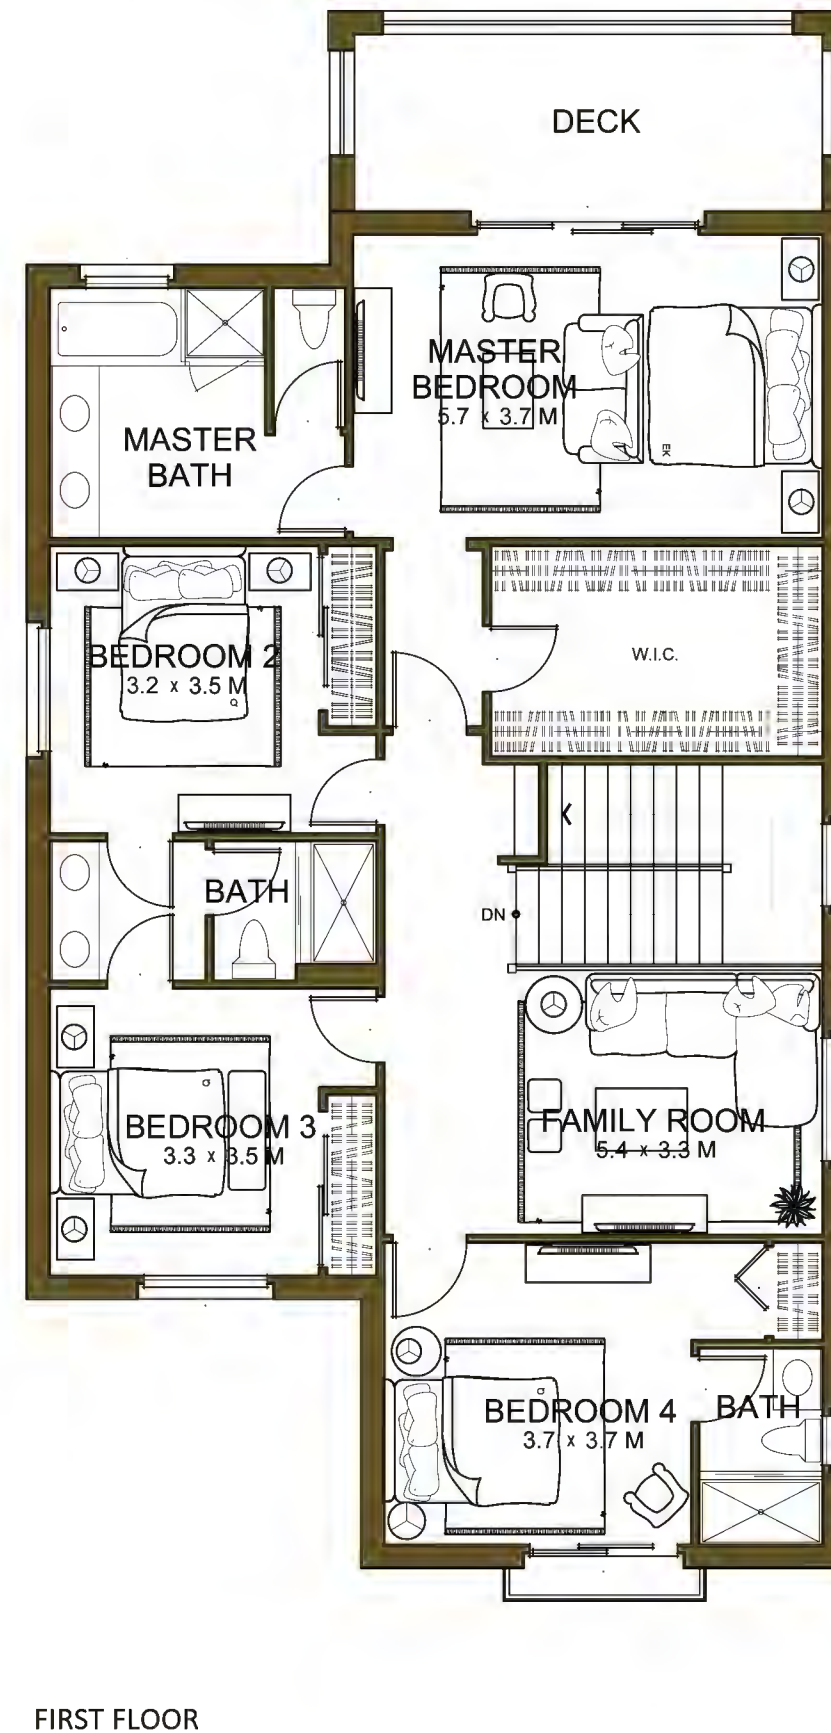

SAMARA VILLAS Type 2 | 4 Bedroom

Total Area: 299.6 SQ.M. / 3,225 SQ FT.

GROUND FLOOR

FIRST FLOOR

SAMARA VILLAS Type 3 | 5 Bedroom

Total Area: 368.9 SQ.M. / 3,970 SQ FT.

SAMARA VILLAS Type 4 | 5 Bedroom

Total Area: 375.2 SQ.M. / 4,038 SQ FT.