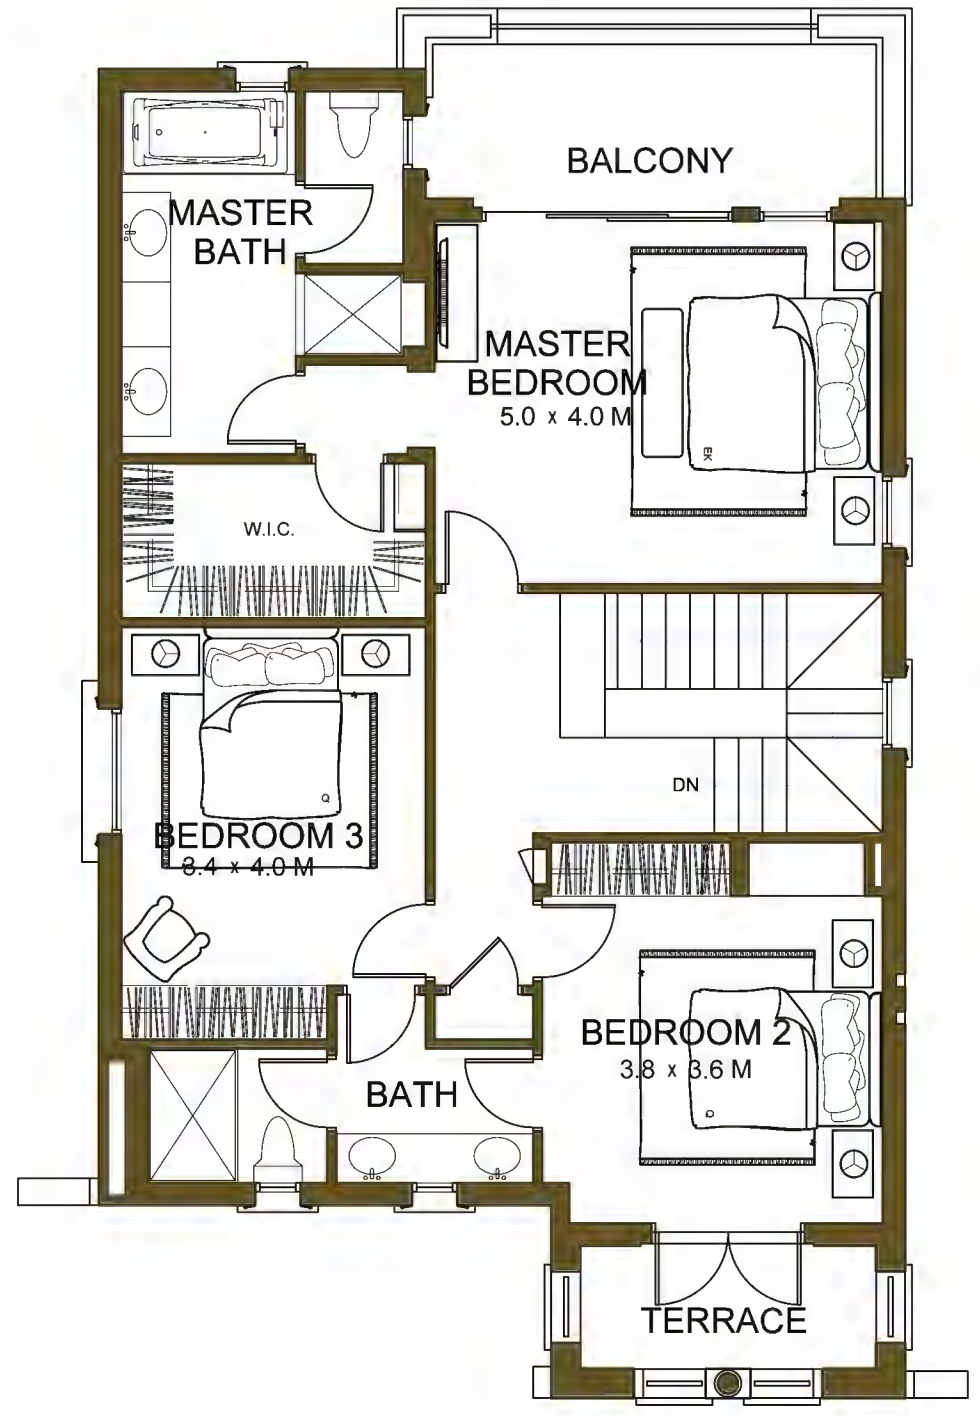

SAMARA VILLAS Type 2 | 4 Bedroom

Total Area: 299.6 SQ.M. / 3,225 SQ FT.

GROUND FLOOR

FIRST FLOOR

SAMARA VILLAS Type 3 | 5 Bedroom

Total Area: 368.9 SQ.M. / 3,970 SQ FT.

SAMARA VILLAS Type 4 | 5 Bedroom

Total Area: 375.2 SQ.M. / 4,038 SQ FT.