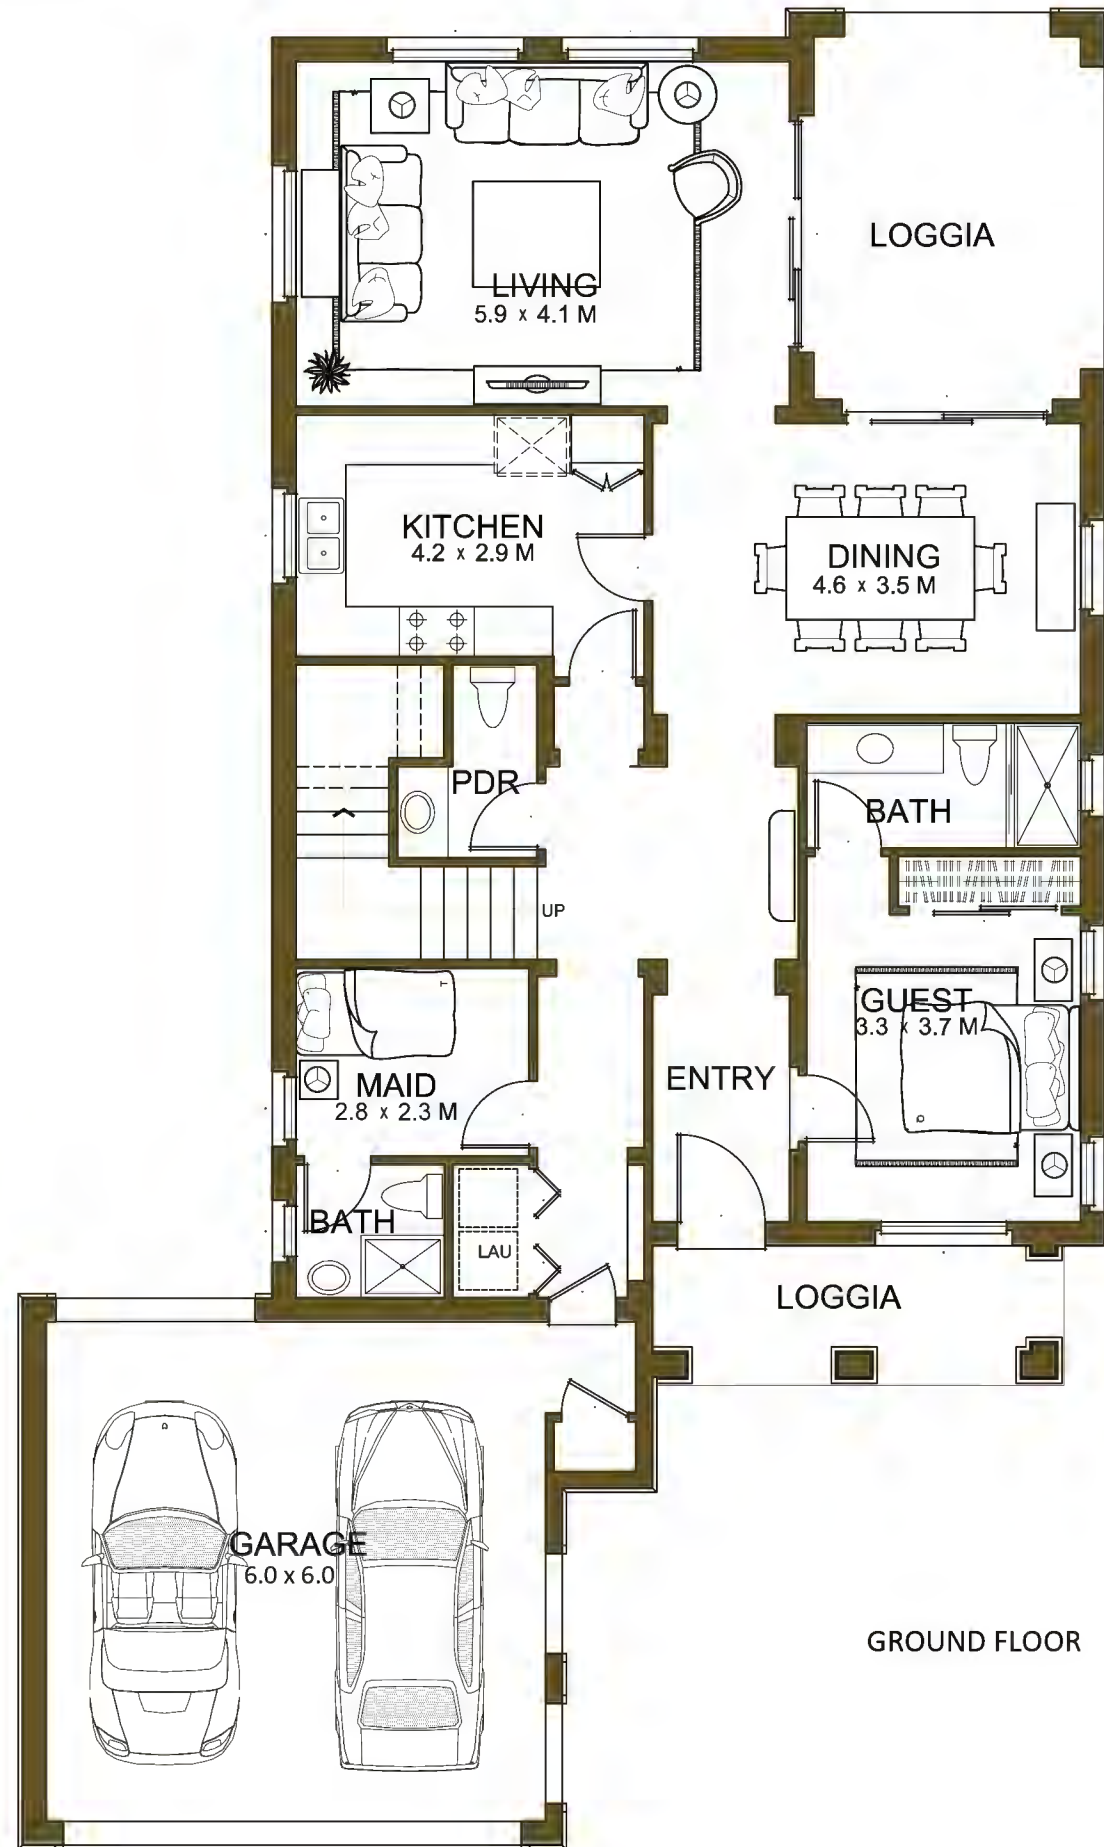

SAMARA VILLAS Type 2 | 4 Bedroom

Total Area: 299.6 SQ.M. / 3,225 SQ FT.

GROUND FLOOR

FIRST FLOOR

SAMARA VILLAS Type 3 | 5 Bedroom

Total Area: 368.9 SQ.M. / 3,970 SQ FT.

SAMARA VILLAS Type 4 | 5 Bedroom

Total Area: 375.2 SQ.M. / 4,038 SQ FT.