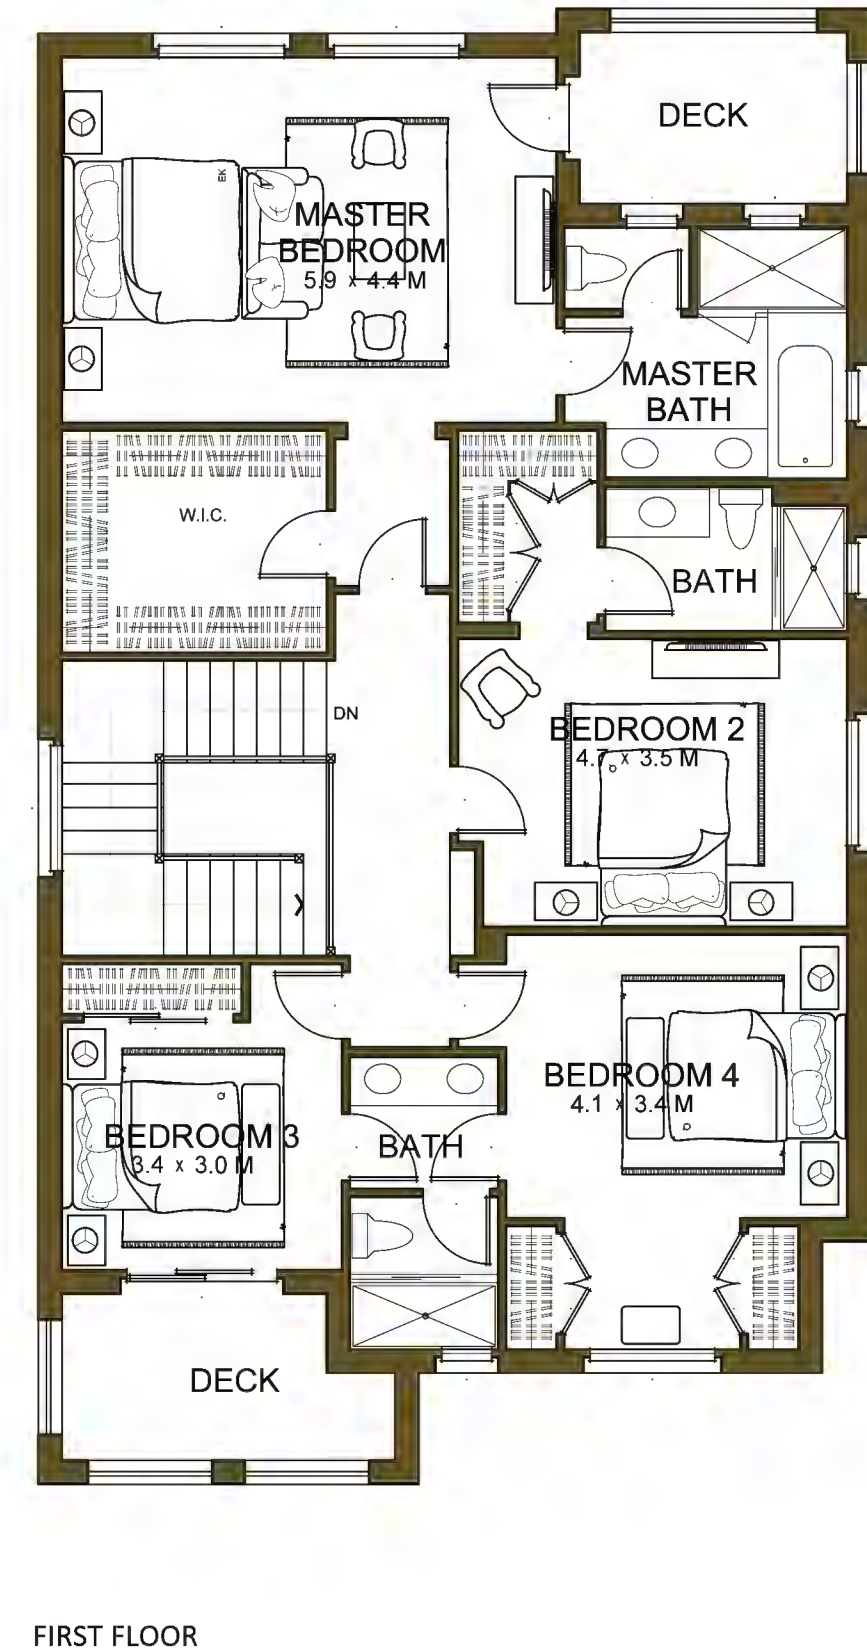

SAMARA VILLAS Type 2 | 4 Bedroom

Total Area: 299.6 SQ.M. / 3,225 SQ FT.

GROUND FLOOR

FIRST FLOOR

SAMARA VILLAS Type 3 | 5 Bedroom

Total Area: 368.9 SQ.M. / 3,970 SQ FT.

SAMARA VILLAS Type 4 | 5 Bedroom

Total Area: 375.2 SQ.M. / 4,038 SQ FT.